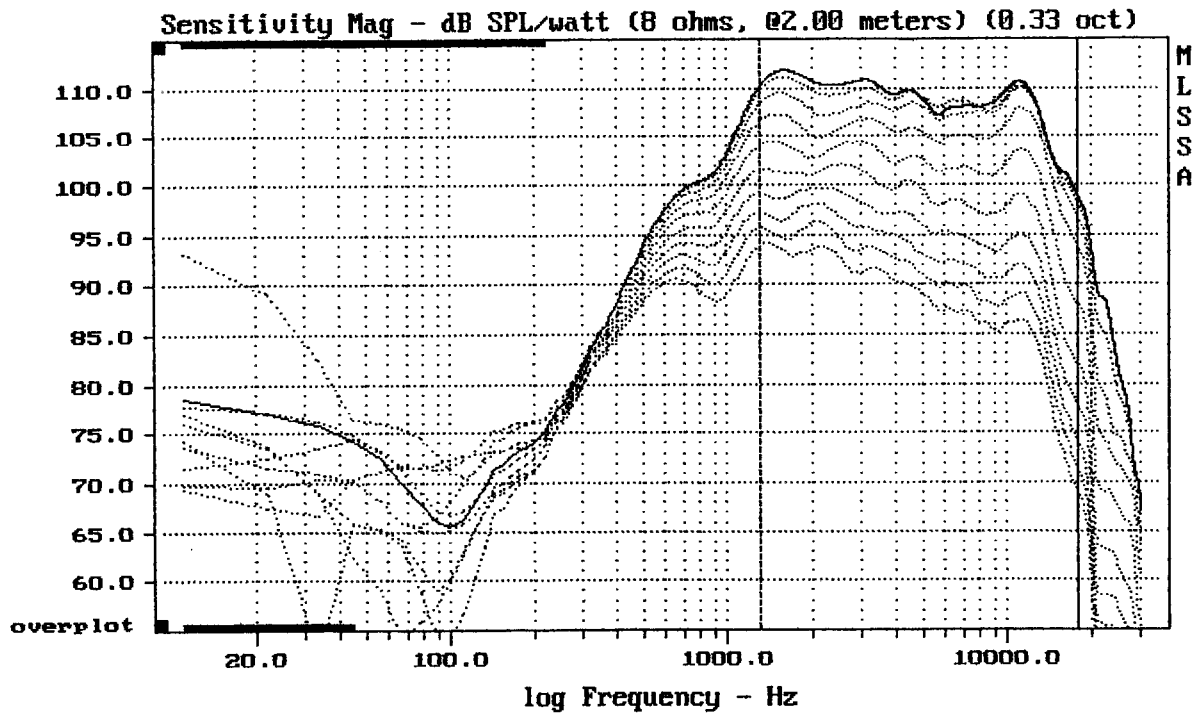

---

Level (1298:18000 Hz) = 109.61 dB SPL/watt (8 ohms, @2.00 meters)

---

Megaton A8065 + CD150

MLSSA: Frequency Domain

Overlay Compare: dev= +6.8/-6.7, std= 3.6, avg= -23

Megaton A8065 + CD150

MLSSA: Frequency Domain

Overlay Compare: dev= +8.8/-8.1, std= 3.8, avg= -25