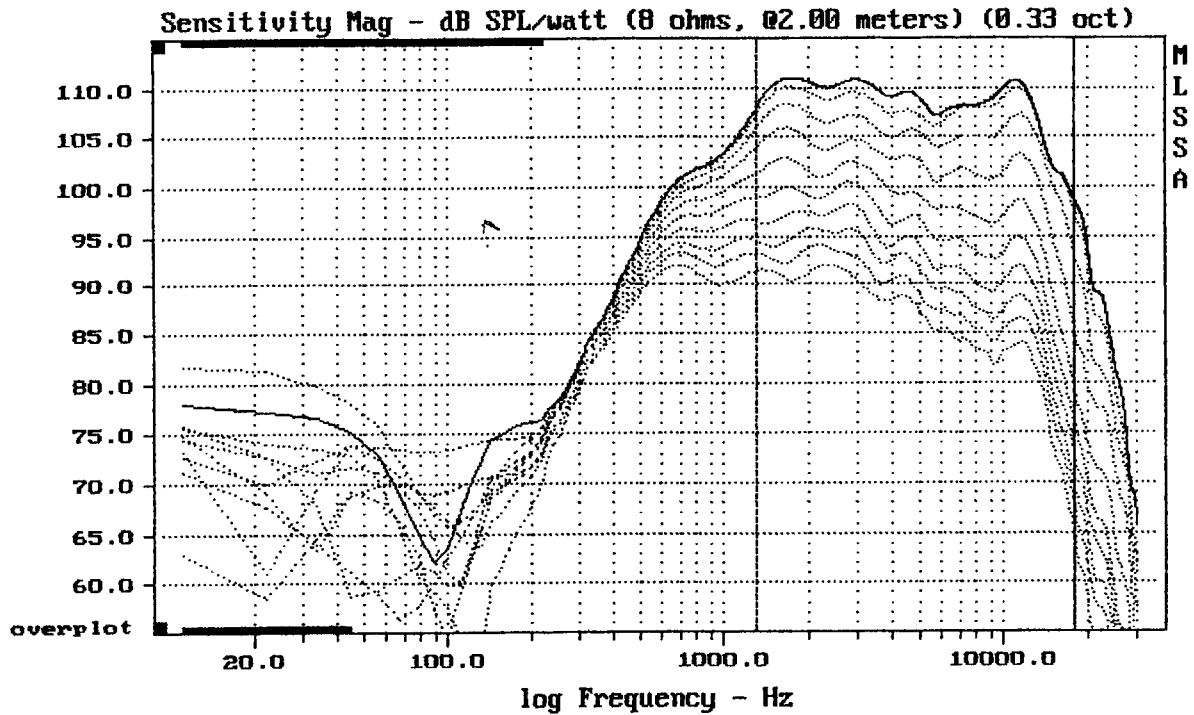

---

Level (1298:18000 Hz) = 109.61 dB SPL/watt (8 ohms, @2.00 meters)

---

Megaton A8065 + CD150

MLSSA: Frequency Domain

Overlay Compare: dev= +6.8/-6.7, std= 3.6, avg= -23

Megaton A8065 + CD150

MLSSA: Frequency Domain

Overlay Compare: dev= +8.8/-8.1, std= 3.8, avg= -25