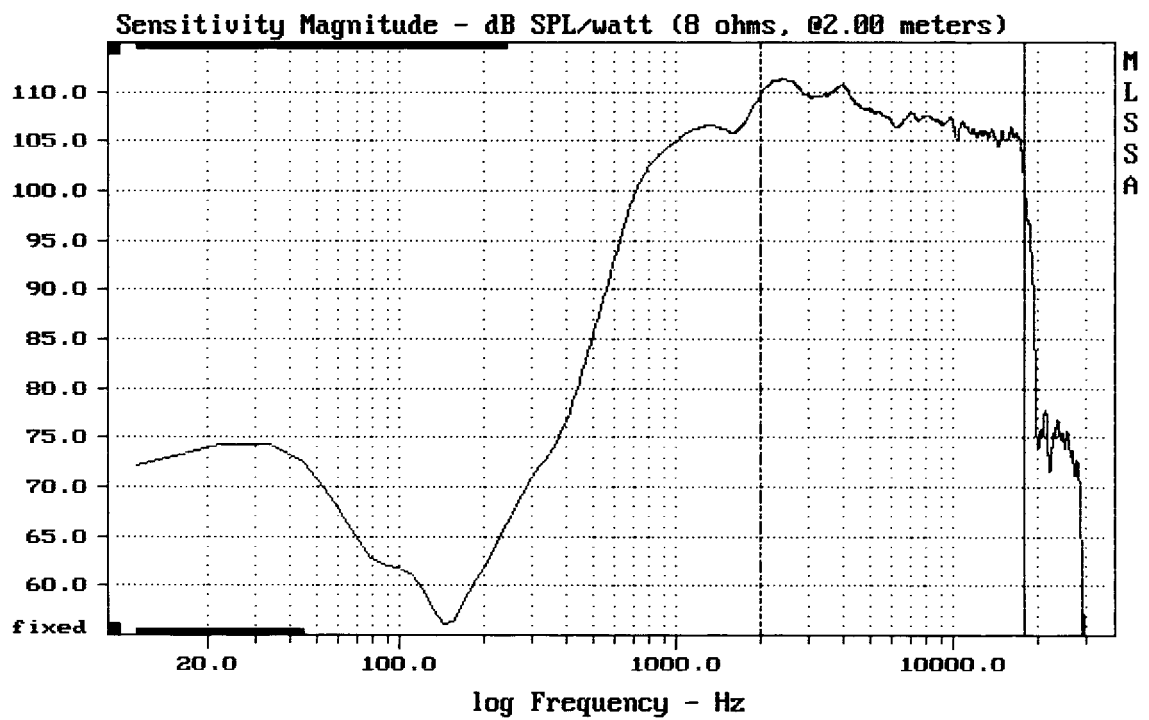

---

Overlay Compare: dev= +8.9/-8.6, std= 5.5, avg= -23

---

Megaton A7570 + DE25

MLSSA: Frequency Domain

---

Overlay Compare: dev= +8.9/-6.9, std= 4.5, avg= -25

---

Megaton A7570 + DE25

---

Level (2009:18000 Hz) = 108.43 dB SPL/watt (8 ohms, @2.00 meters)

---

Megaton A7570 + DE25

MLSSA: Frequency Domain