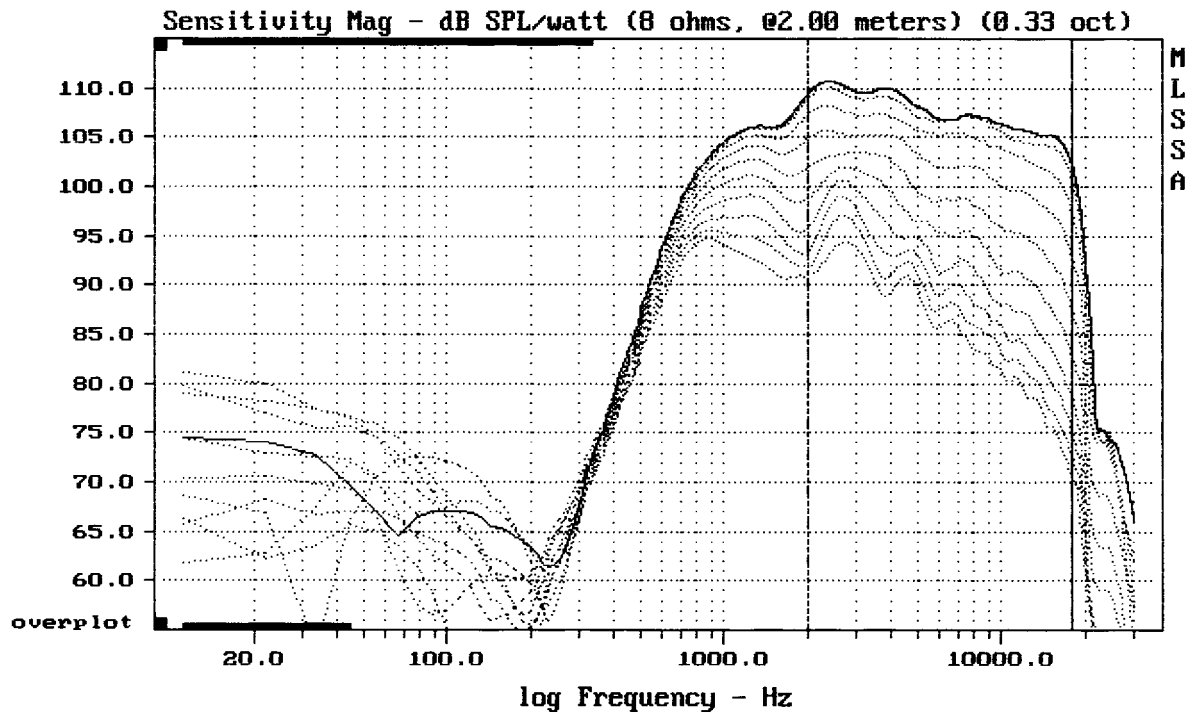

---

Overlay Compare: dev= +8.9/-8.6, std= 5.5, avg= -23

---

Megaton A7570 + DE25

MLSSA: Frequency Domain

---

Overlay Compare: dev= +8.9/-6.9, std= 4.5, avg= -25

---

Megaton A7570 + DE25

---

Level (2009:18000 Hz) = 108.43 dB SPL/watt (8 ohms, @2.00 meters)

---

Megaton A7570 + DE25

MLSSA: Frequency Domain