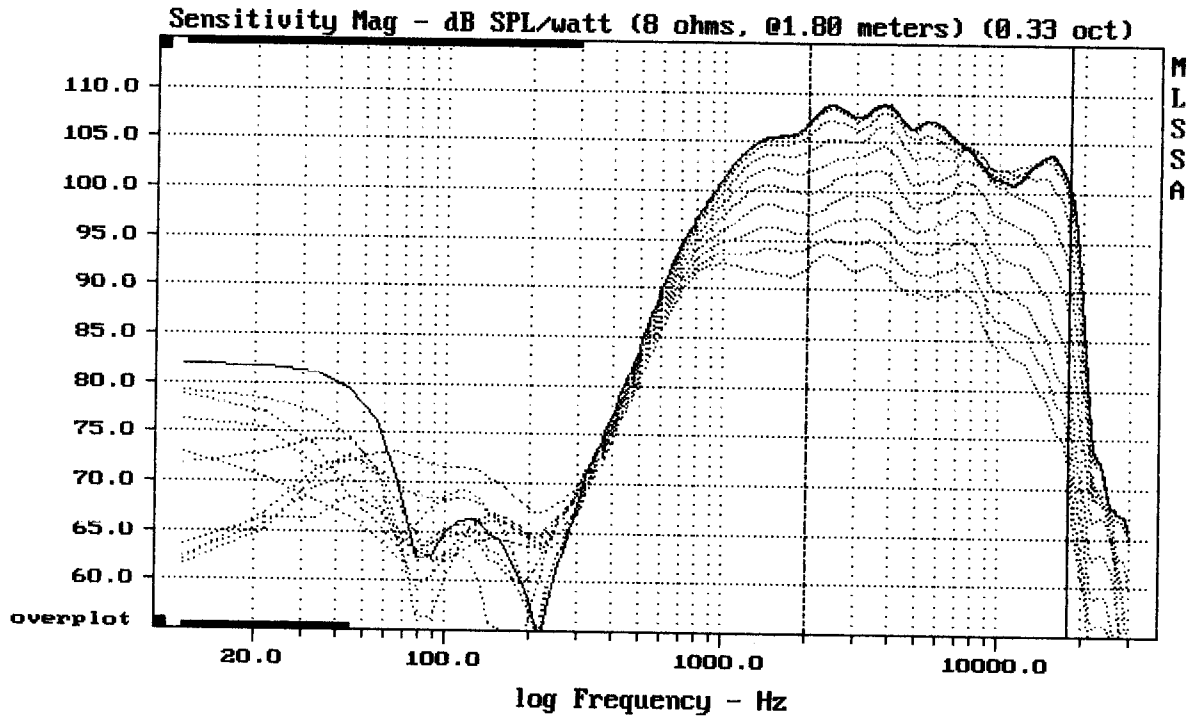

Overlay Compare: dev= +7.2/-9.3, std= 5.6, avg= -19

Megaton A1110 + DE25

MLSSA: Frequency Domain

Overlay Compare: dev= +4.9/-9.2, std= 4.4, avg= -19

Megaton A1110 + DE25

---

Level (2009:18000 Hz) = 106.36 dB SPL/watt (8 ohms, @1.80 meters)