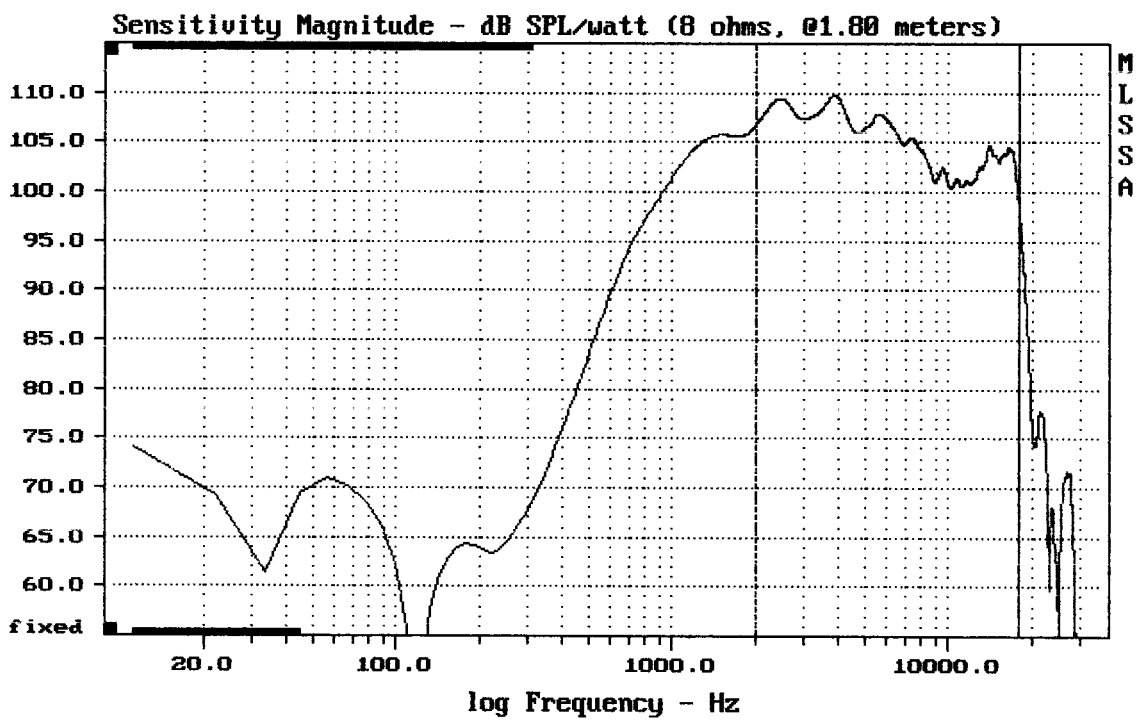

Overlay Compare: dev= +7.2/-9.3, std= 5.6, avg= -19

Megaton A1110 + DE25

MLSSA: Frequency Domain

Overlay Compare: dev= +4.9/-9.2, std= 4.4, avg= -19

Megaton A1110 + DE25

---

Level (2009:18000 Hz) = 106.36 dB SPL/watt (8 ohms, @1.80 meters)