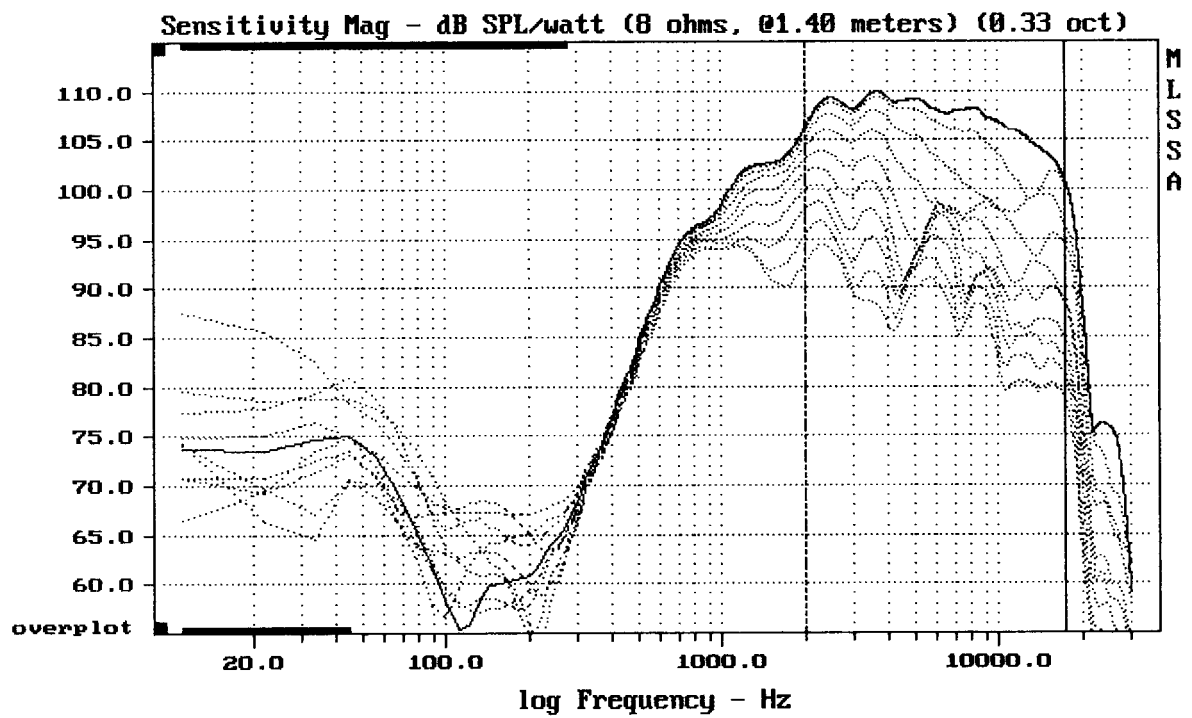

Overlay Compare: dev= +3.9/-4.5, std= 2.1, avg= -16

Megaton A1040 + DE25

MLSSA: Frequency Domain

Overlay Compare: dev= +8.3/-4.9, std= 2.9, avg= -22

Megaton A1040 + DE25

---

CURSOR: y = 100.69 x = 17500.4434 (1577)

---

Megaton A1040 + DE25

MLSSA: Frequency Domain