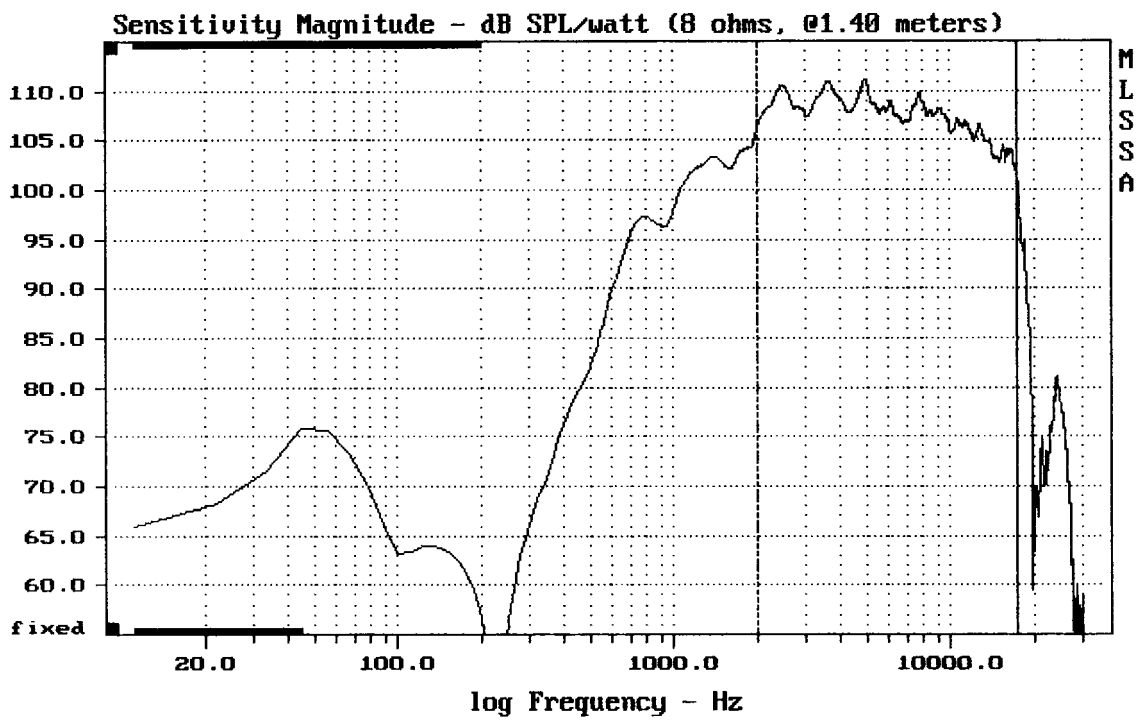

Overlay Compare: dev= +3.9/-4.5, std= 2.1, avg= -16

Megaton A1040 + DE25

MLSSA: Frequency Domain

Overlay Compare: dev= +8.3/-4.9, std= 2.9, avg= -22

Megaton A1040 + DE25

---

CURSOR: y = 100.69 x = 17500.4434 (1577)