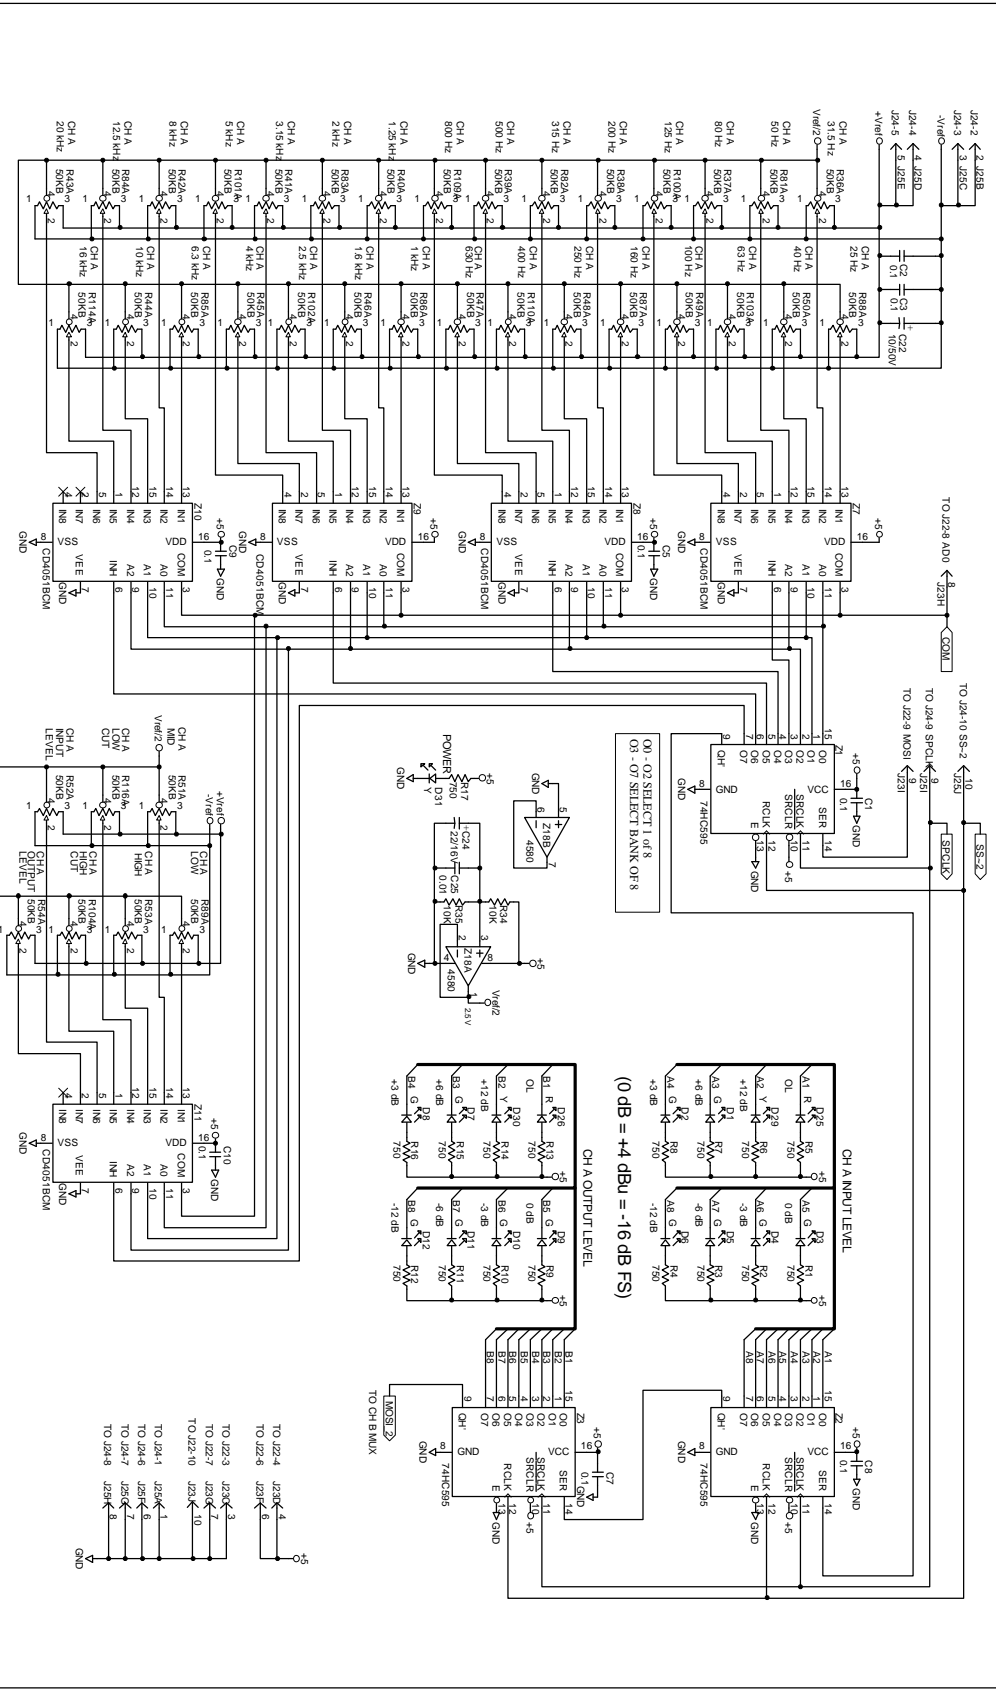

Rane Corp. (425)355-6000
 106367 BTM DES / VALUE: FRONT DEQ 60
 ACTION: NEW PRODUCT RWJ 030CT02

Rane Corp. <425>355-6000
 106366 TOP DES / VALUE: FRONT DEQ 60
 ACTION: NEW PRODUCT RWJ 23SEPT02

B CONTROL
106360_2501

ACTION
DRAWN BY: RJ
CHECKED BY:

PLANE
10892 47th Avenue West
Maplewood, VA 22067-5898

DEQ60 A CONTROL
SHEET 1
OF 6
106360

ACTION: DRAWN BY: RJ CHECKED BY: **PANE**
 10802 47th Avenue West SEET
 Mukwonago WI 53225-5898 Z of 6 106360
 DEQ60 B CONTROL

CONVERTER
 10E9804.SCH

POWER SUPPLY
 10E9805.SCH

RESISTOR
 FU

RESISTOR
 CRESCENT

PANE
 10802 27th Avenue West
 Tukwila WA 98175-5838

HOST / DSP

3 of 6 106360

ACTION	REVISION
REVISION R1	CREATOR
106360 CONVERTER	
1082 27th Avenue West Madison WA 98775-5888 4 of 6	