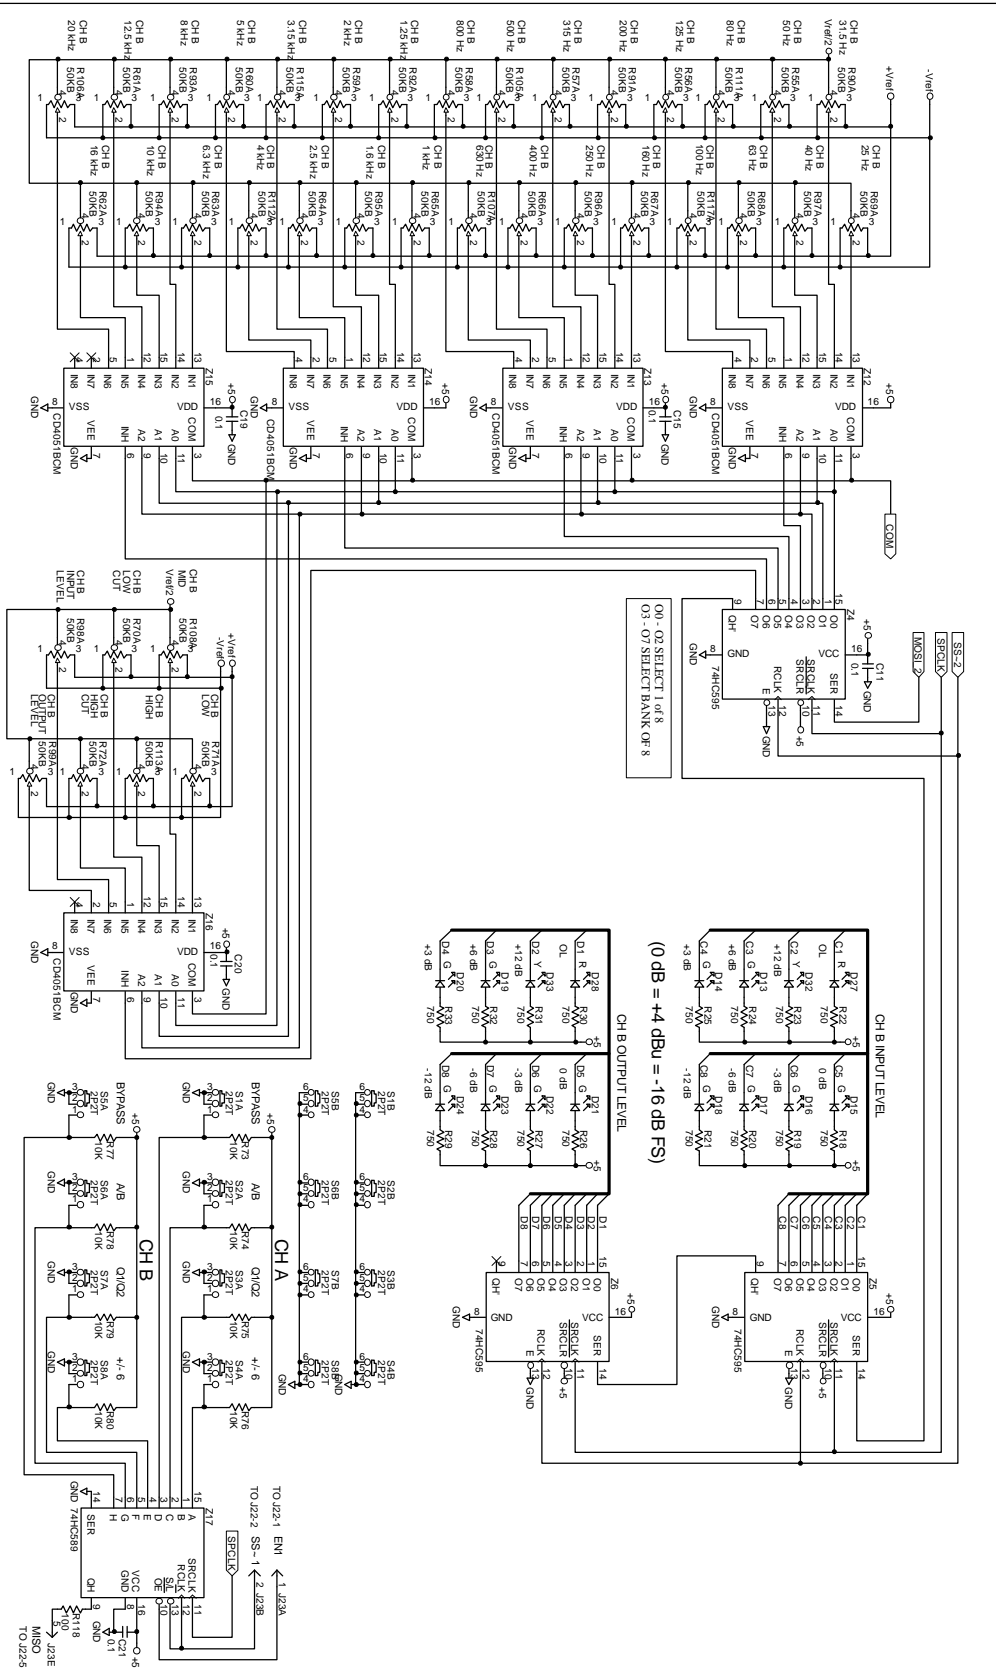

Rane Corp. (425)355-6000
 106367 BTM DES / VALUE: FRONT DEQ 60
 ACTION: NEW PRODUCT RWJ 030CT02

Rane Corp. <425>355-6000
 106366 TOP DES / VALUE: FRONT DEQ 60
 ACTION: NEW PRODUCT RWJ 23SEPT02

B CONTROL
106360_2501

ACTION
DRAWN BY: RJ
CHECKED BY:

PLANE
10892 47th Avenue West
Maplewood, VA 22067-5898

DEQ60 A CONTROL
SHEET 1
OF 6
106360

ACTION: DRAWN BY: RJ CHECKED BY: **PANE**
 10802 47th Avenue West SEET
 Mukwonago WI 53225-5898 Z of 6 106360
 DEQ60 B CONTROL

CONVERTER
 10E9804.SCH

POWER SUPPLY
 10E9805.SCH

RESISTOR
 FU

RESISTOR
 CRESCENT

PANE
 10802 27th Avenue West
 Tukwila WA 98175-5838

HOST / DSP

3 of 6 106360

ACTION	REVISION
REVISION R1	CREATOR
106360 CONVERTER	
1082 27th Avenue West Madison WA 98775-5888 4 of 6	