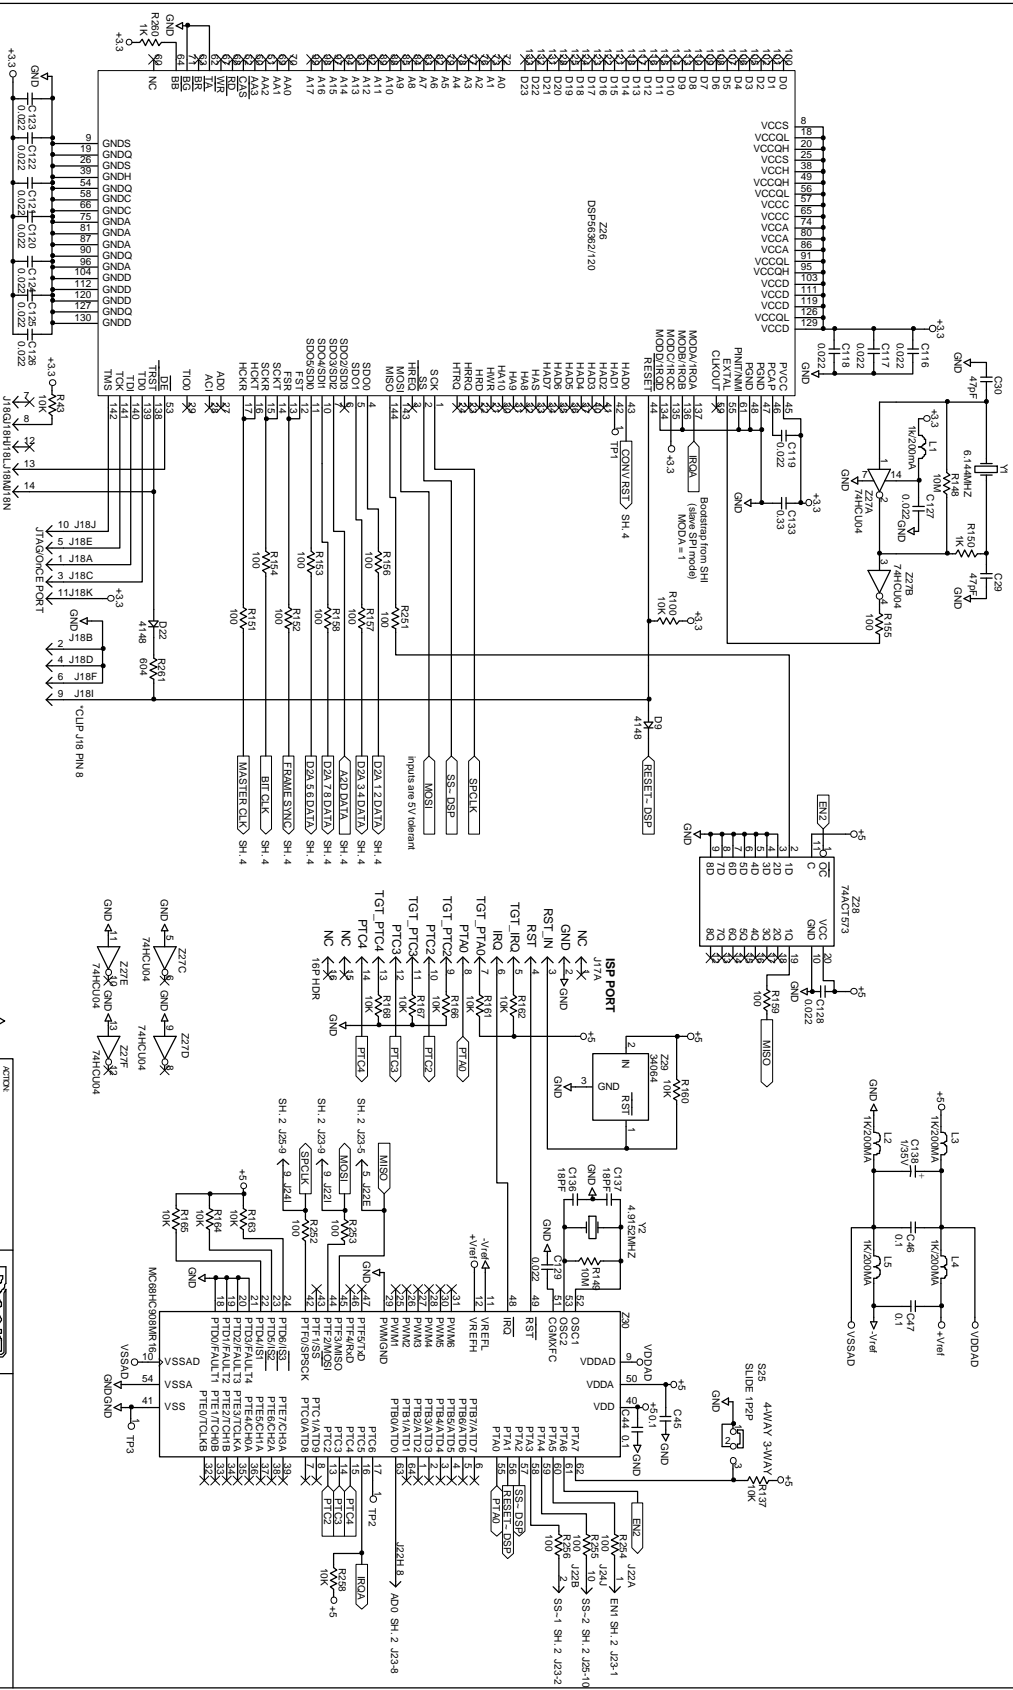

CONVERTER
10E9804.SCH

POWER SUPPLY
10E9805.SCH

RESISTOR
FU

RESISTOR
CRESCENT