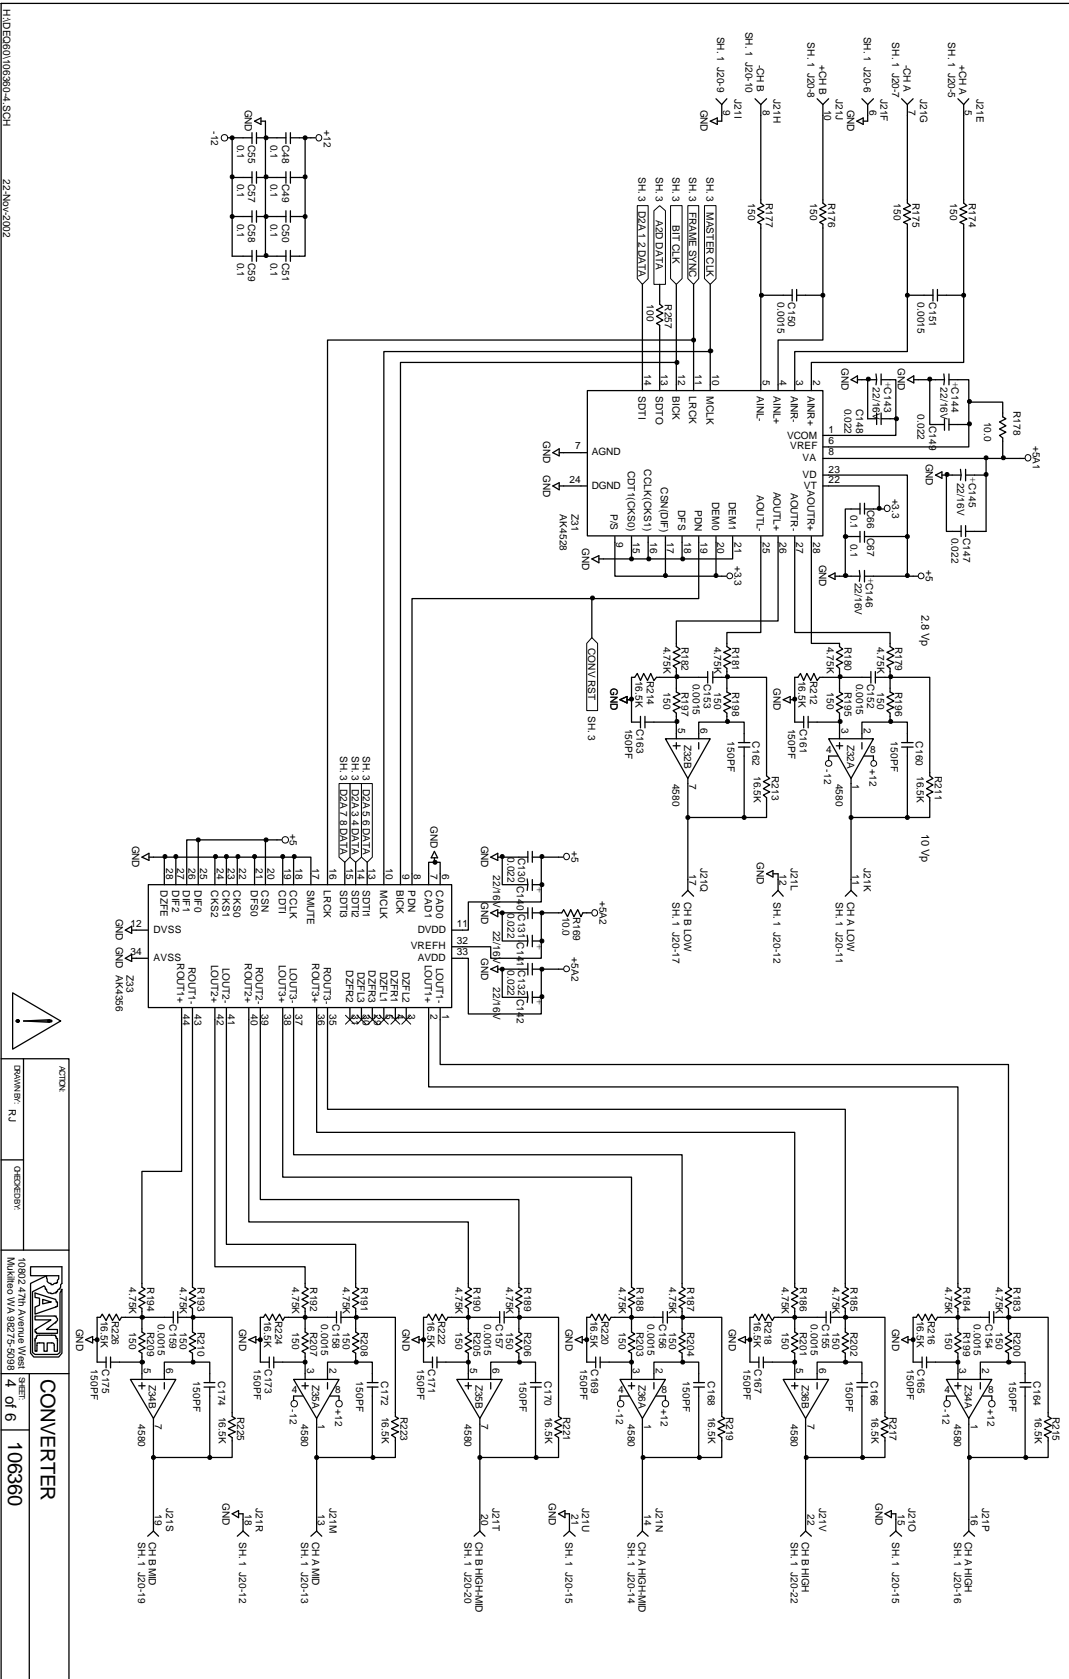

Rane Corp. (425)355-6000
 106367 BTM DES / VALUE: FRONT DEQ 60
 ACTION: NEW PRODUCT RWJ 030CT02

Rane Corp. <425>355-6000
 106366 TOP DES / VALUE: FRONT DEQ 60
 ACTION: NEW PRODUCT RWJ 23SEPT02

B CONTROL
106360_2501

ACTION
DRAWN BY: RJ
CHECKED BY:

PLANE
10892 47th Avenue West
Maplewood, VA 22067-5898

DEQ60 A CONTROL
SHEET 1
OF 6
106360

ACTION: DRAWN BY: RJ CHECKED BY: **PANE**
 10802 47th Avenue West SEET
 Mukwonago WI 53225-5898 Z of 6 106360
 DEQ60 B CONTROL

CONVERTER
 10E9804.SCH

POWER SUPPLY
 10E9805.SCH

RESISTOR
 FU

RESISTOR
 CRESCENT

PANE
 10802 27th Avenue West
 Tukwila WA 98175-5838

HOST / DSP

3 of 6 106360

ACTION	REVISION
REVISION R1	CREATOR
106360 CONVERTER	
1082 27th Avenue West Madison WA 98775-5888 4 of 6	