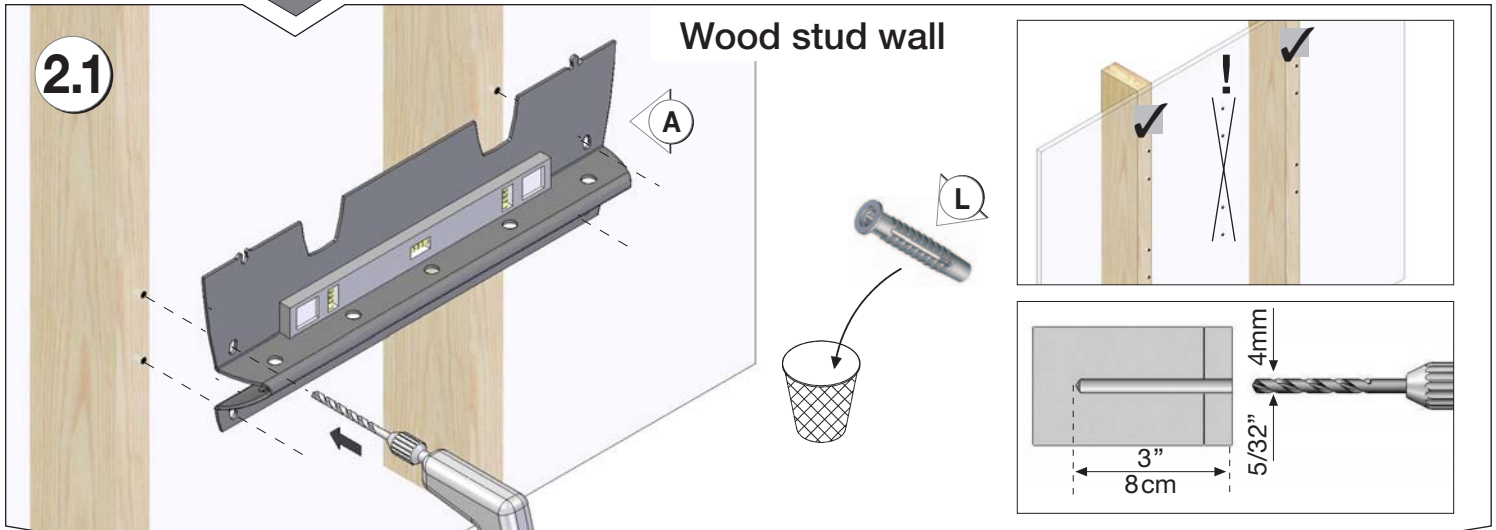

3 Movements PLASMA/LCD MOUNT

Safety & assembly instructions

Max Plasma / LCD
65" / 165 cm

 Max	US	EU
	187lbs	85kg

Specifications

Tools Required

Please make sure that package contains all parts

22

3

2.2

Concrete, Solid bricks or Hollow concrete block walls