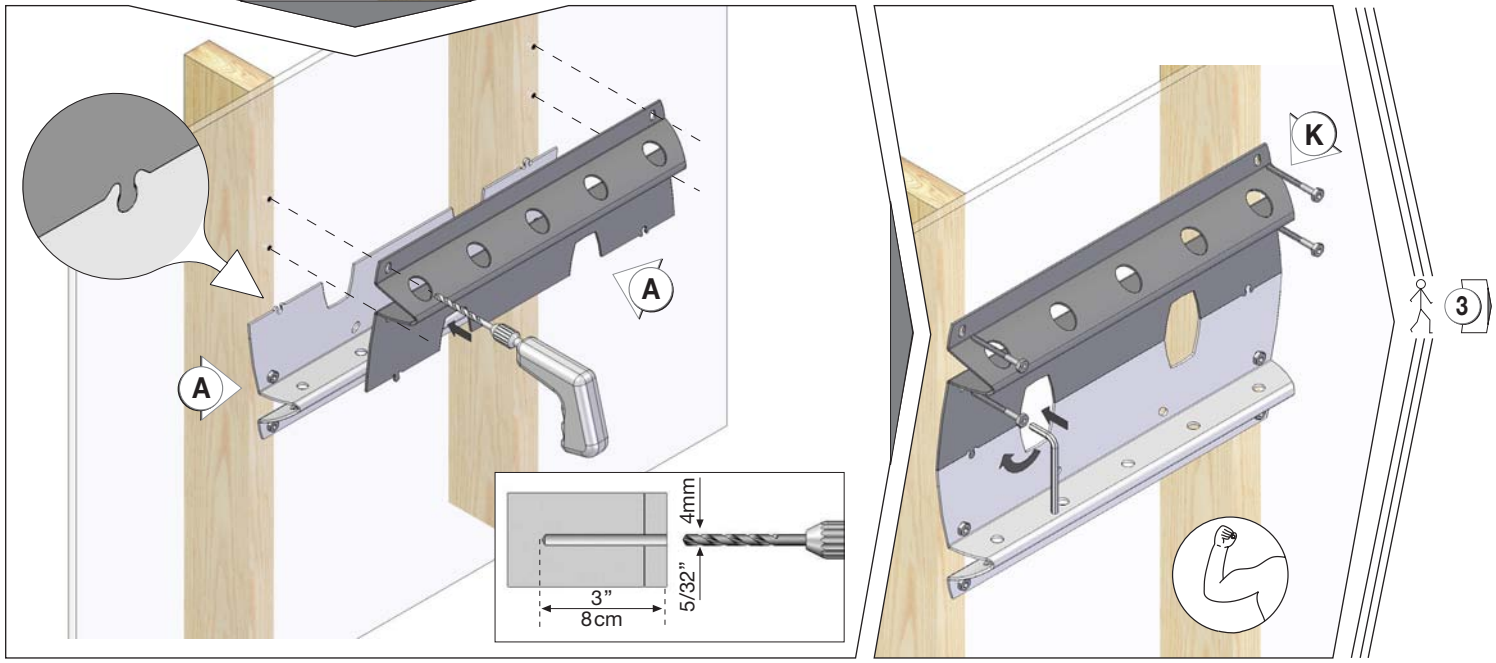

3 Movements PLASMA/LCD MOUNT

Safety & assembly instructions

Max Plasma / LCD
65" / 165 cm

 Max	US	EU
	187lbs	85kg

Specifications

Tools Required

Please make sure that package contains all parts

22

3

2.2

Concrete, Solid bricks or Hollow concrete block walls