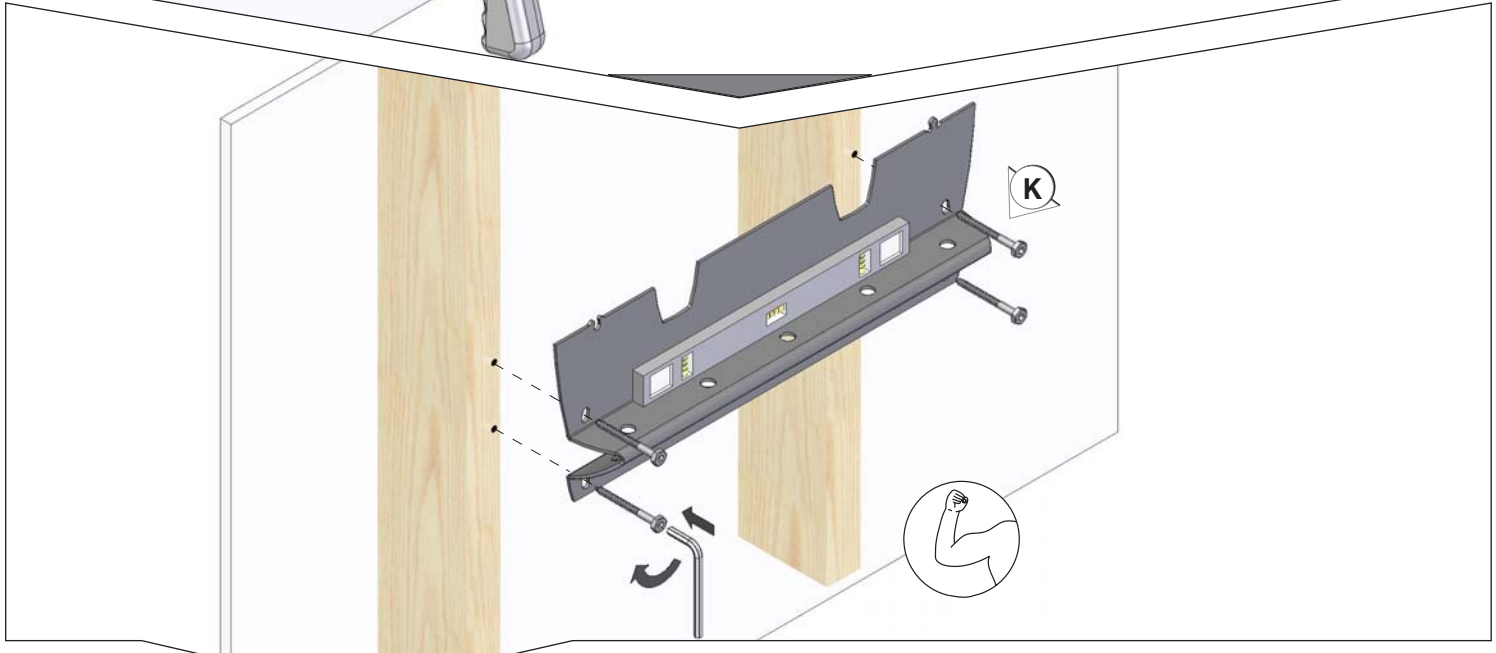

3 Movements PLASMA/LCD MOUNT

Safety & assembly instructions

Max Plasma / LCD
65" / 165 cm

 Max	US	EU
	187lbs	85kg

Specifications

Tools Required

Please make sure that package contains all parts

22

3

2.2

Concrete, Solid bricks or Hollow concrete block walls