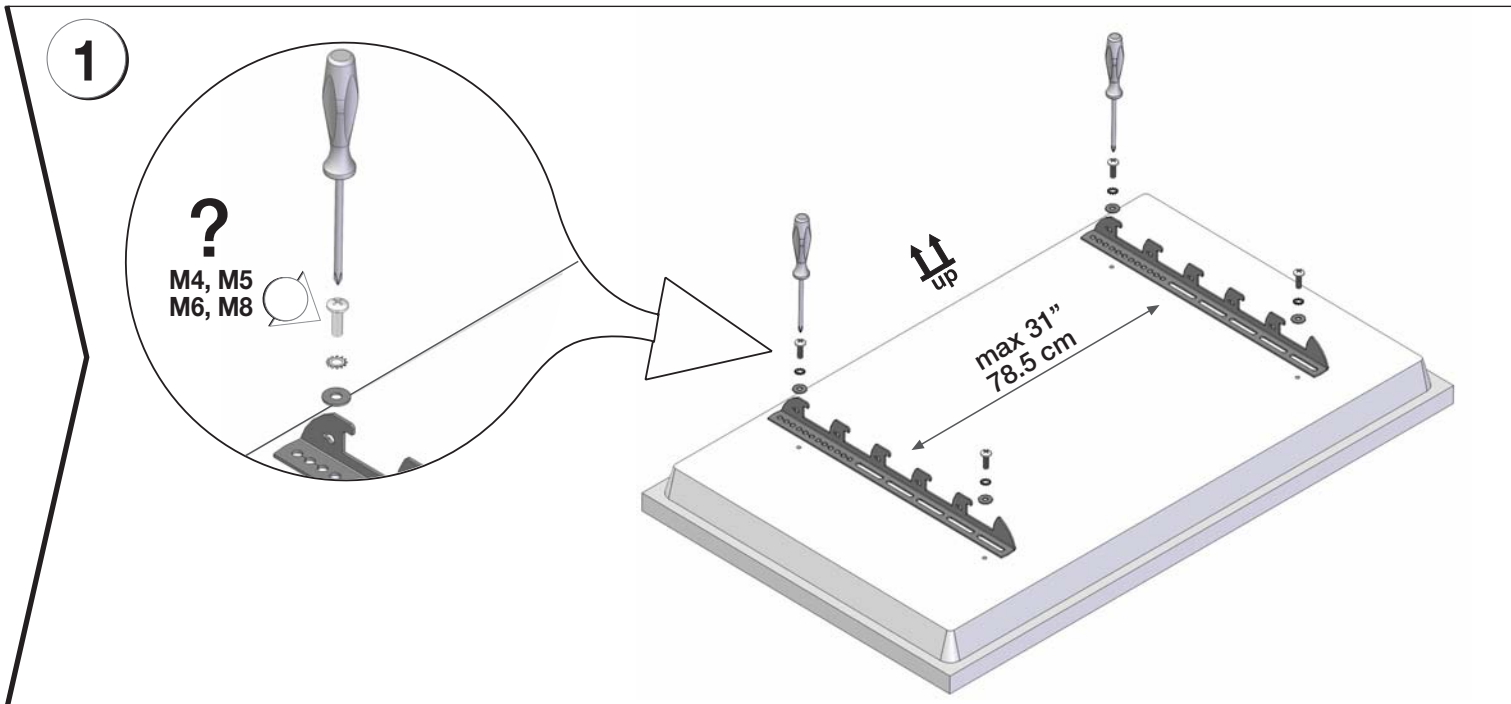

3 Movements PLASMA/LCD MOUNT

Safety & assembly instructions

Max Plasma / LCD
65" / 165 cm

 Max	US	EU
	187lbs	85kg

Specifications

Tools Required

Please make sure that package contains all parts

22

3

2.2

Concrete, Solid bricks or Hollow concrete block walls