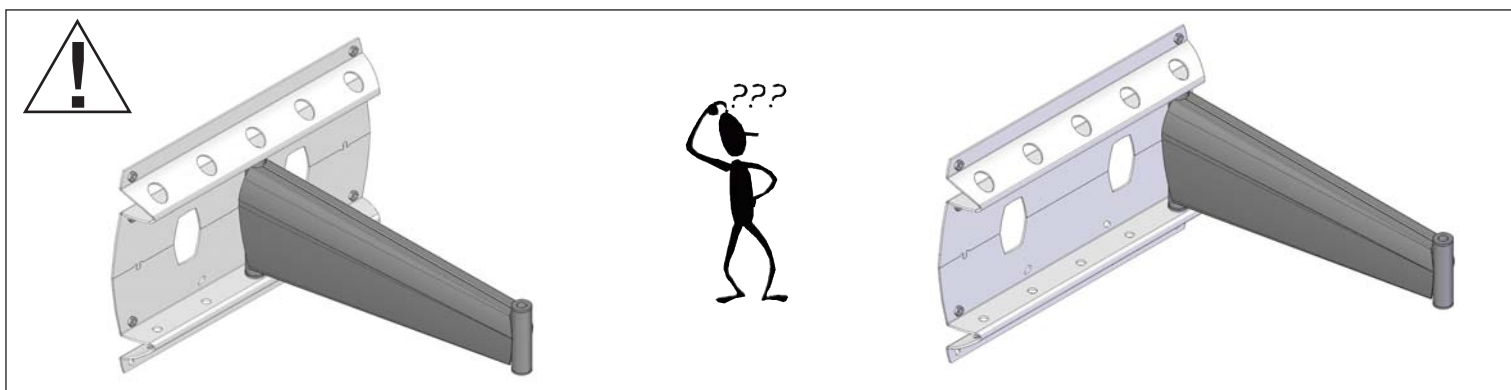

3 Movements PLASMA/LCD MOUNT

Safety & assembly instructions

Max Plasma / LCD
65" / 165 cm

 Max	US	EU
	187lbs	85kg

Specifications

Tools Required

Please make sure that package contains all parts

22

3

2.2

Concrete, Solid bricks or Hollow concrete block walls