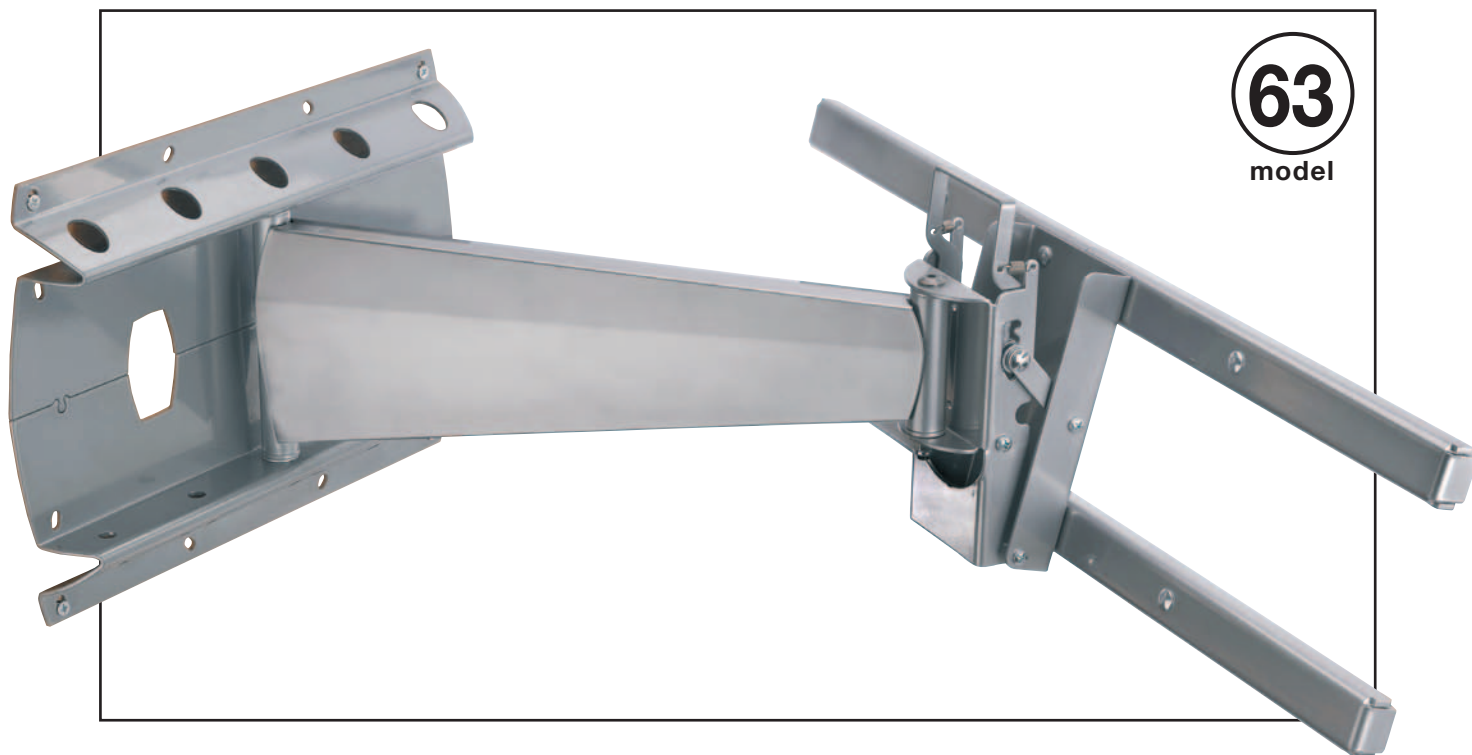

3 Movements PLASMA/LCD MOUNT

Safety & assembly instructions

Max Plasma / LCD
65" / 165 cm

 Max	US	EU
	187lbs	85kg

Specifications

Tools Required

Please make sure that package contains all parts

22

3

2.2

Concrete, Solid bricks or Hollow concrete block walls