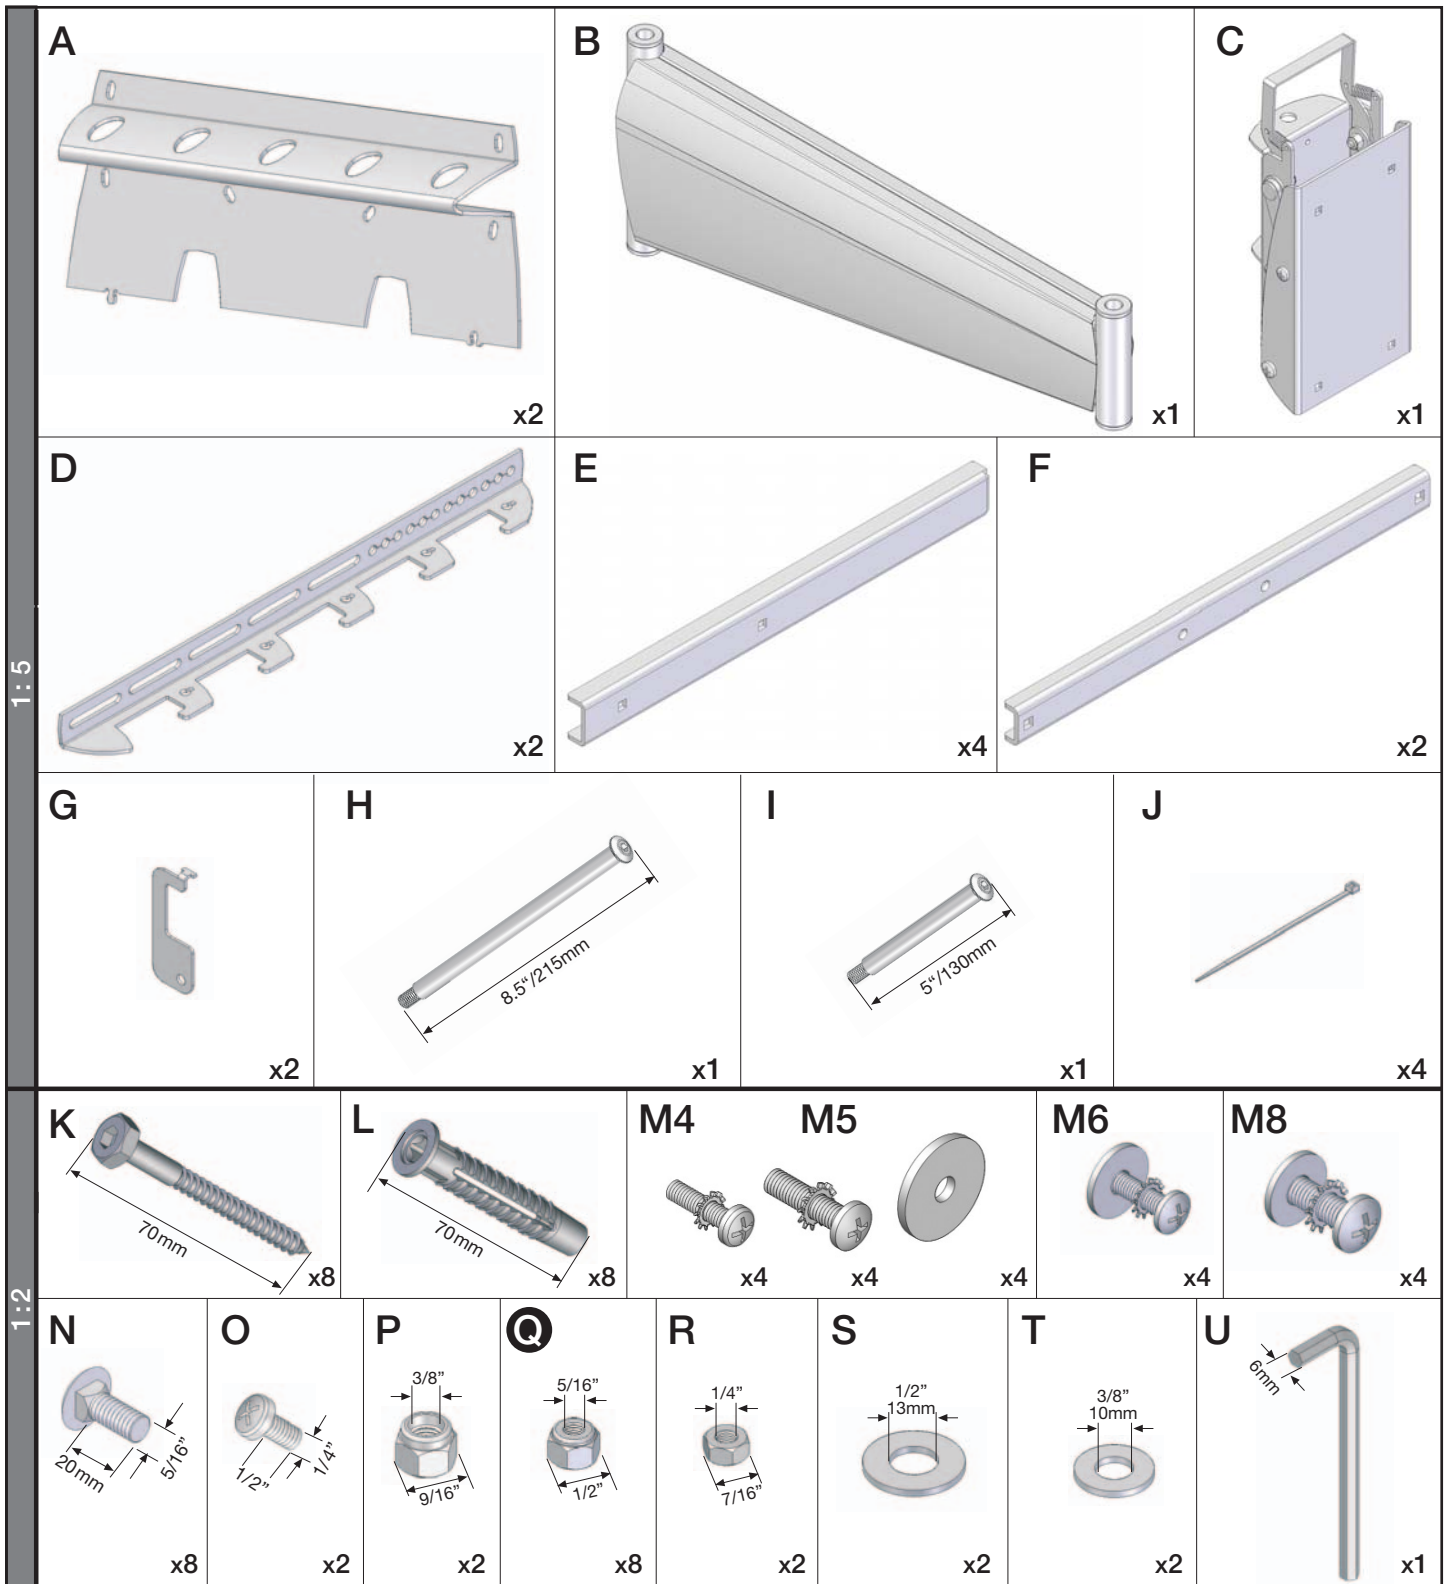

3 Movements PLASMA/LCD MOUNT

Safety & assembly instructions

Max Plasma / LCD
65" / 165 cm

 Max	US	EU
	187lbs	85kg

Specifications

Tools Required

Please make sure that package contains all parts

22

3

2.2

Concrete, Solid bricks or Hollow concrete block walls