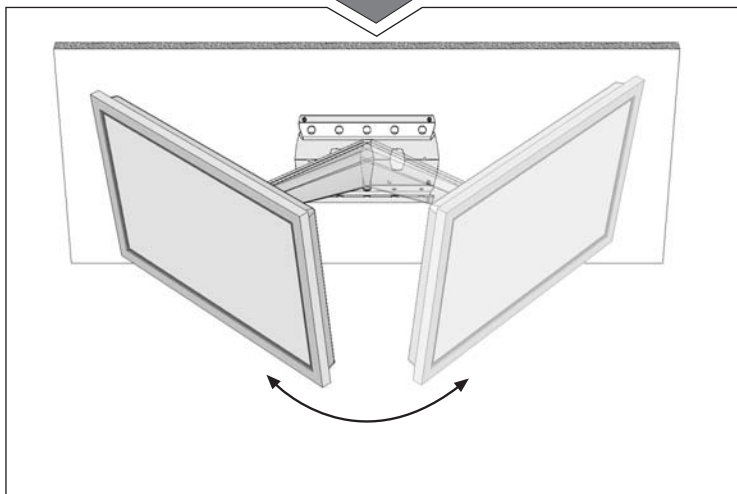

3 Movements PLASMA/LCD MOUNT

Safety & assembly instructions

Max Plasma / LCD
65" / 165 cm

 Max	US	EU
	187lbs	85kg

Specifications

Tools Required

Please make sure that package contains all parts

22

3

2.2

Concrete, Solid bricks or Hollow concrete block walls