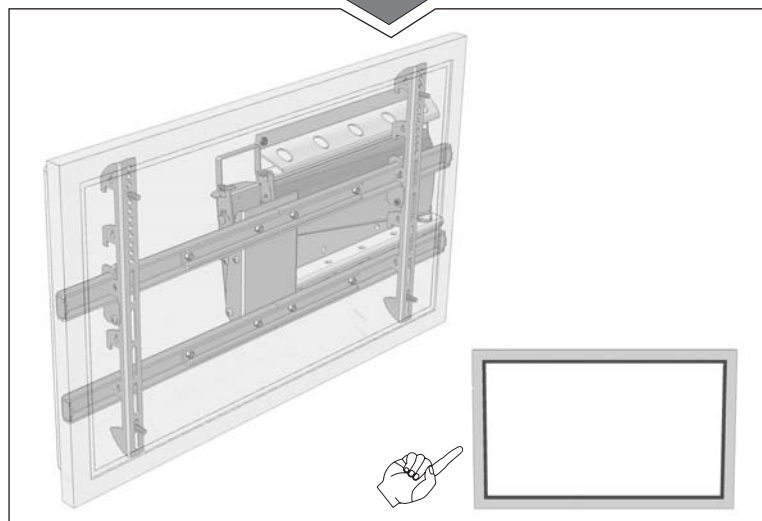

3 Movements PLASMA/LCD MOUNT

Safety & assembly instructions

Max Plasma / LCD
65" / 165 cm

 Max	US	EU
	187lbs	85kg

Specifications

Tools Required

Please make sure that package contains all parts

22

3

2.2

Concrete, Solid bricks or Hollow concrete block walls