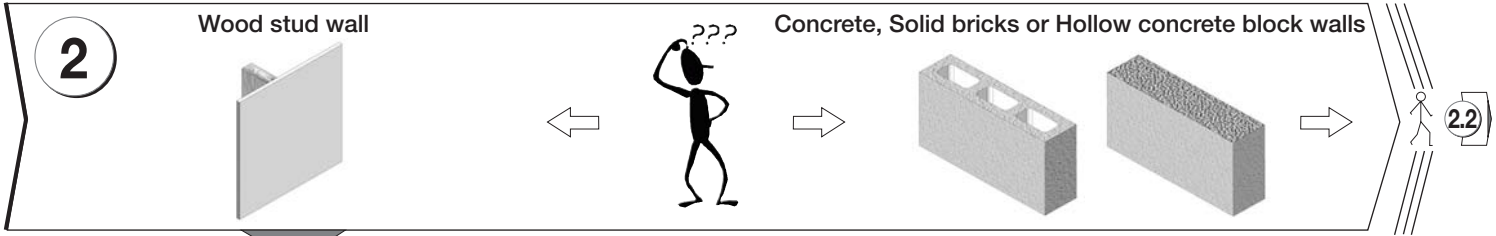

3 Movements PLASMA/LCD MOUNT

Safety & assembly instructions

Max Plasma / LCD
65" / 165 cm

 Max	US	EU
	187lbs	85kg

Specifications

Tools Required

Please make sure that package contains all parts

22

3

2.2

Concrete, Solid bricks or Hollow concrete block walls