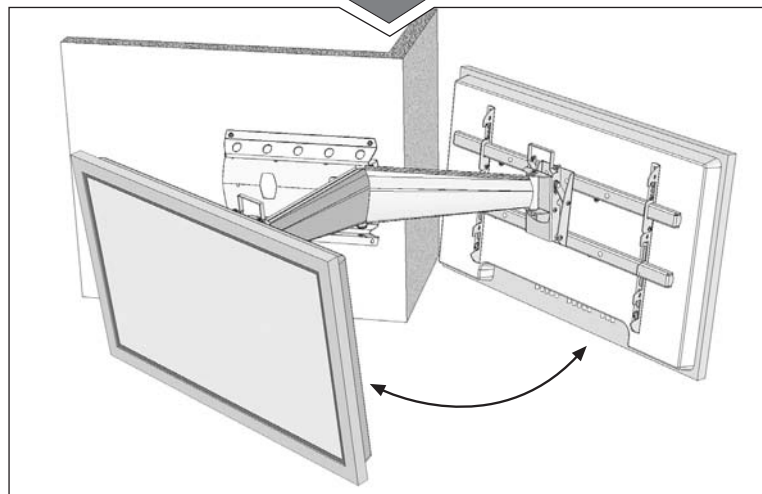

3 Movements PLASMA/LCD MOUNT

Safety & assembly instructions

Max Plasma / LCD
65" / 165 cm

 Max	US	EU
	187lbs	85kg

Specifications

Tools Required

Please make sure that package contains all parts

22

3

2.2

Concrete, Solid bricks or Hollow concrete block walls