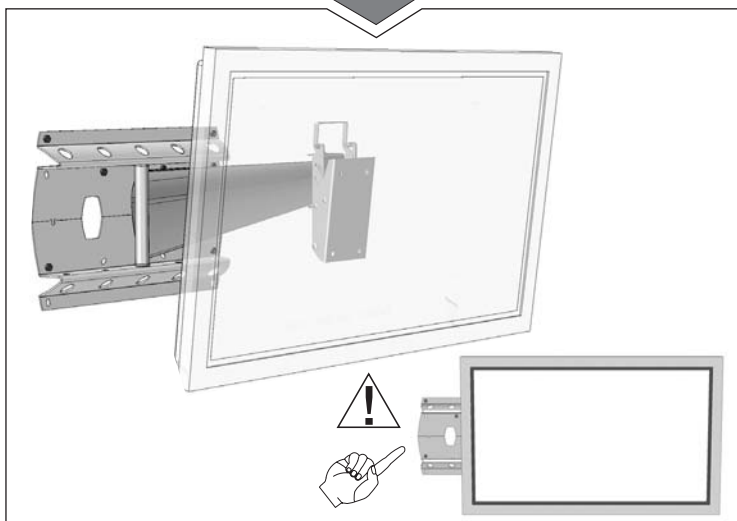

3 Movements PLASMA/LCD MOUNT

Safety & assembly instructions

Max Plasma / LCD
65" / 165 cm

 Max	US	EU
	187lbs	85kg

Specifications

Tools Required

Please make sure that package contains all parts

22

3

2.2

Concrete, Solid bricks or Hollow concrete block walls