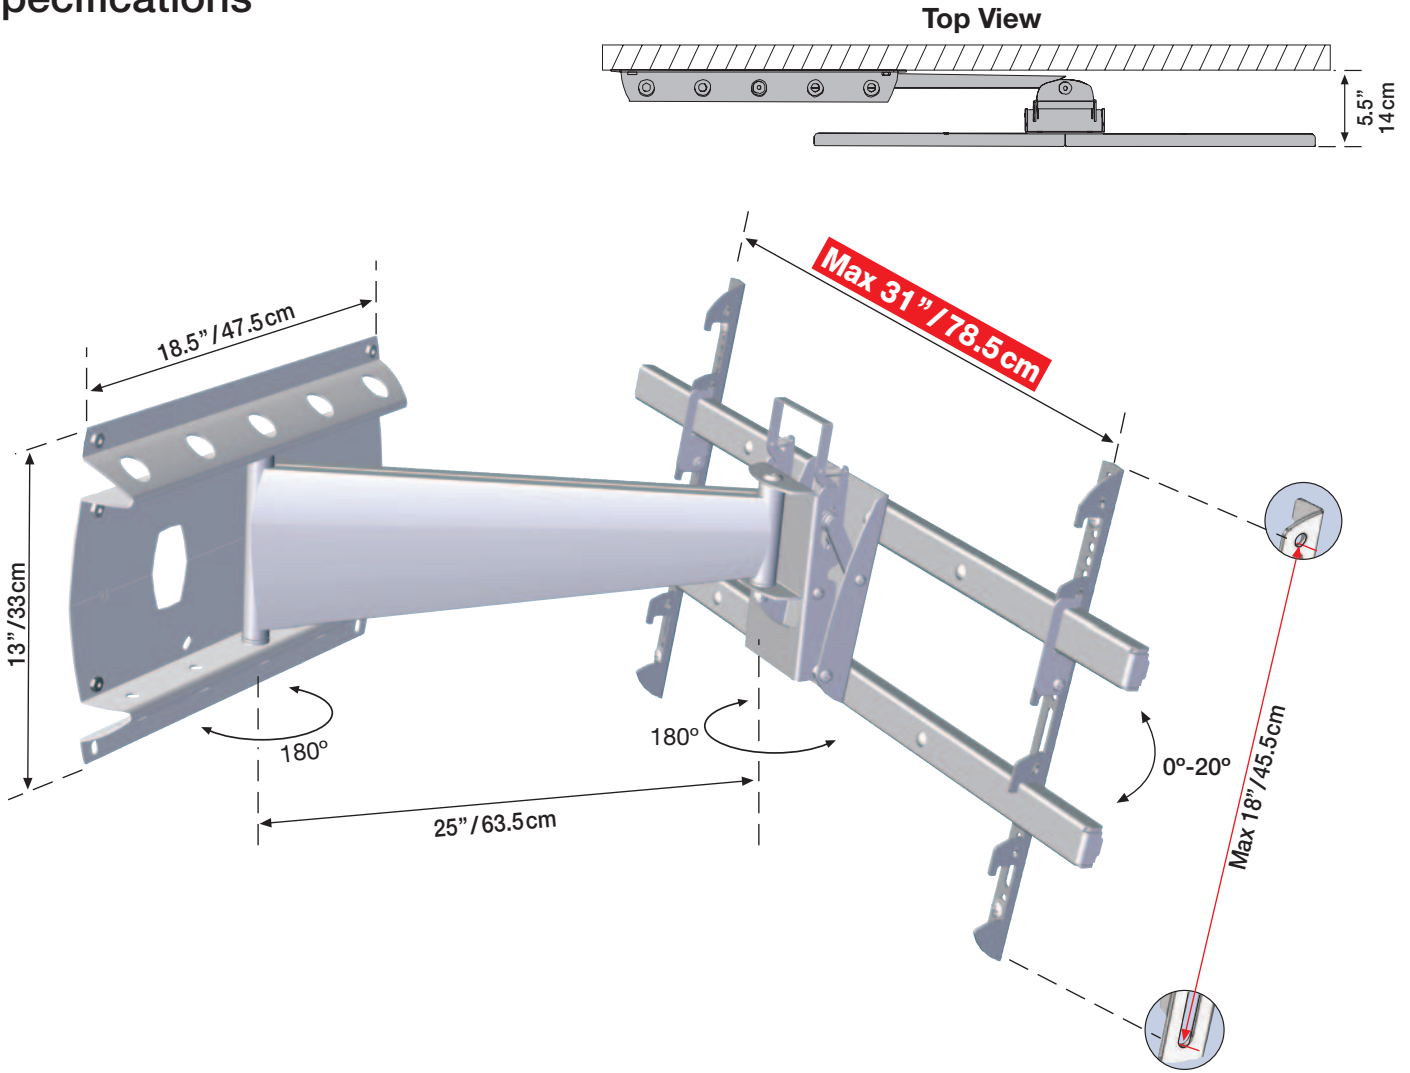

3 Movements PLASMA/LCD MOUNT

Safety & assembly instructions

Max Plasma / LCD
65" / 165 cm

 Max	US	EU
	187lbs	85kg

Specifications

Tools Required

Please make sure that package contains all parts

22

3

2.2

Concrete, Solid bricks or Hollow concrete block walls