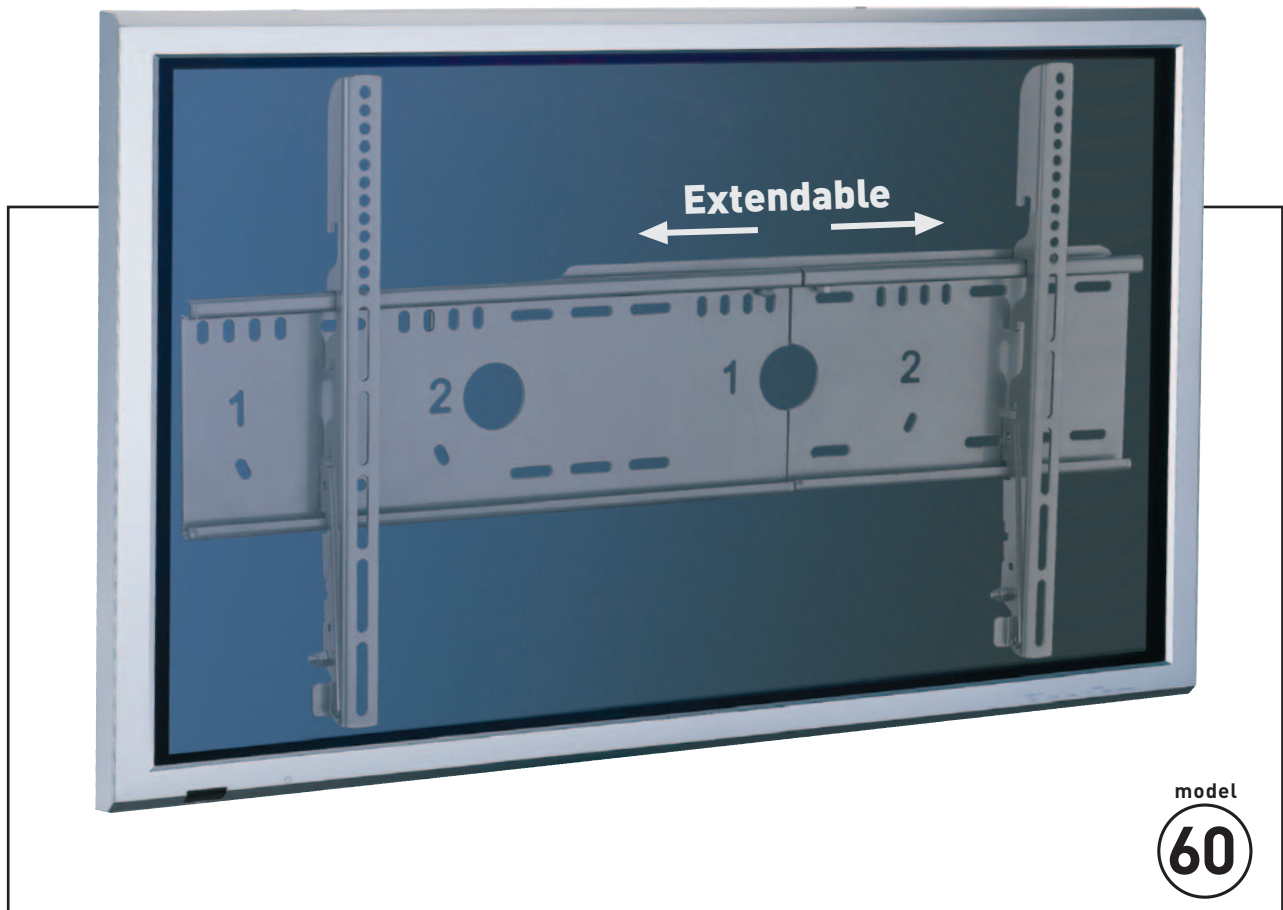

PLASMA/LCD mount

Safety & assembly instructions

Max PLASMA / LCD

65"/165cm

US

EU

187lbs

85kg