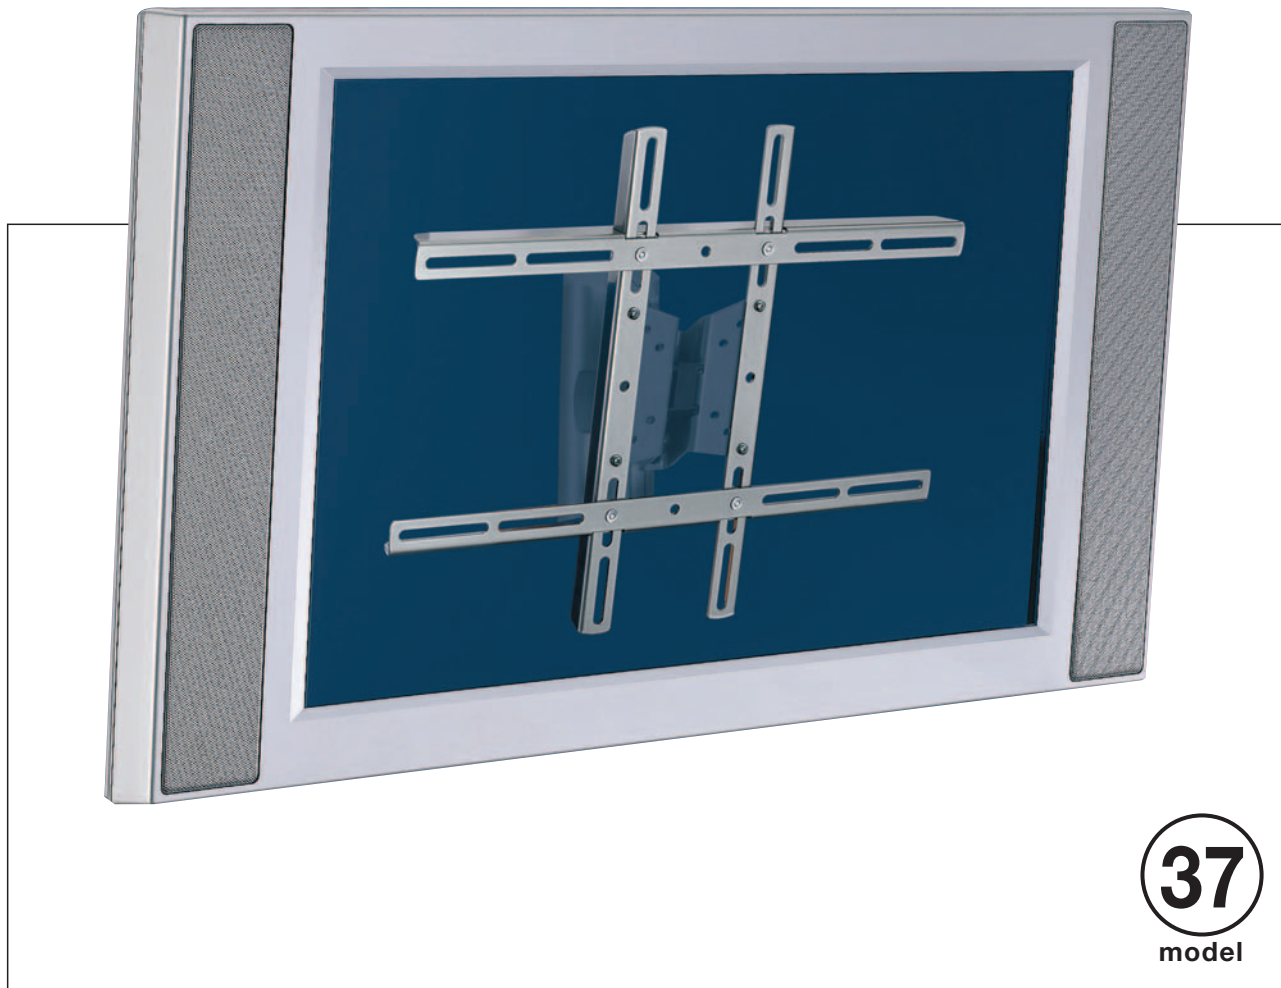

LCD mount adaptor

Safety & assembly instructions

LCD mount adaptor	BARKAN LCD mount Models:
New No. 37	30 32 33 34 35
Former No. 73	71 75 76 77 74

This LCD mount adaptor is intended to be used only with BARKAN LCD mounts models.

 max		
US	EU	Max LCD
55lbs	25kg	37"/94cm