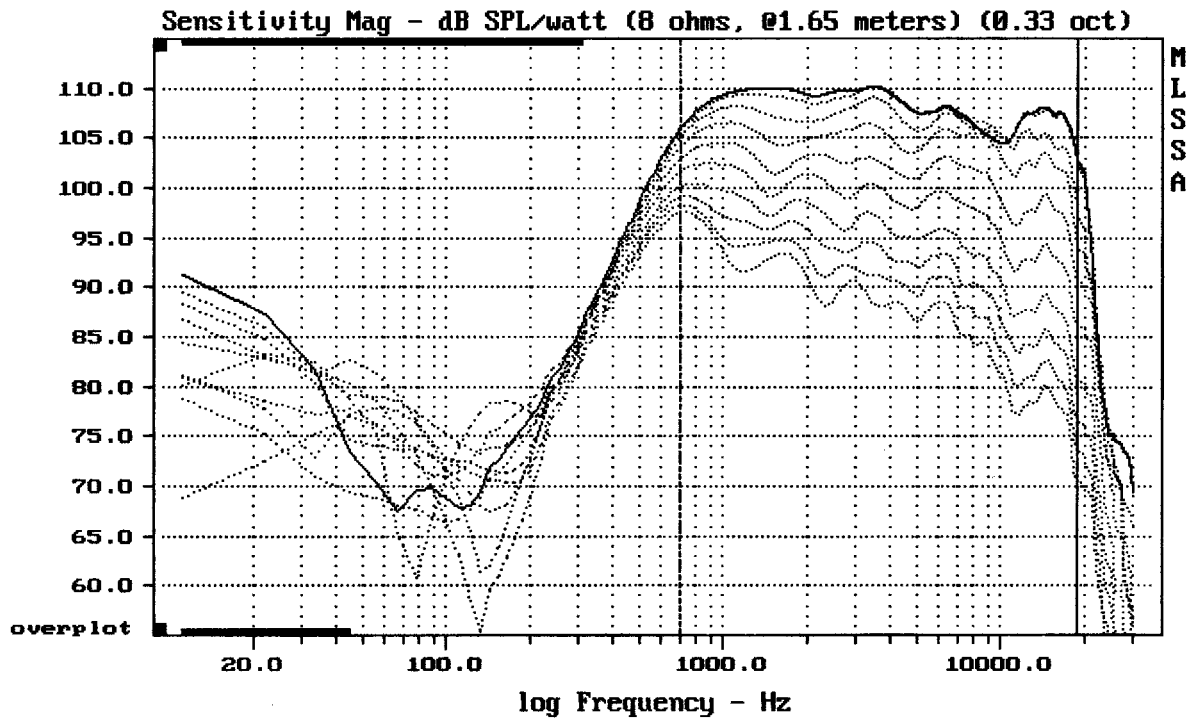

Level (699:19010 Hz) = 108.90 dB SPL/watt (8 ohms, @1.65 meters)

MEGATON B8575 + DE700

MLSSA: Frequency Domain

-62.46 dB, 666 Hz (15), 1.760 msec (17)

---

Overlay Compare: dev= +16/-8.4, std= 4.8, avg= -25

---

MEGATON B8575 + DE700

MLSSA: Frequency Domain

---

Overlay Compare: dev= +18/-8.4, std= 4.9, avg= -24

---

MEGATON B8575 + DE700