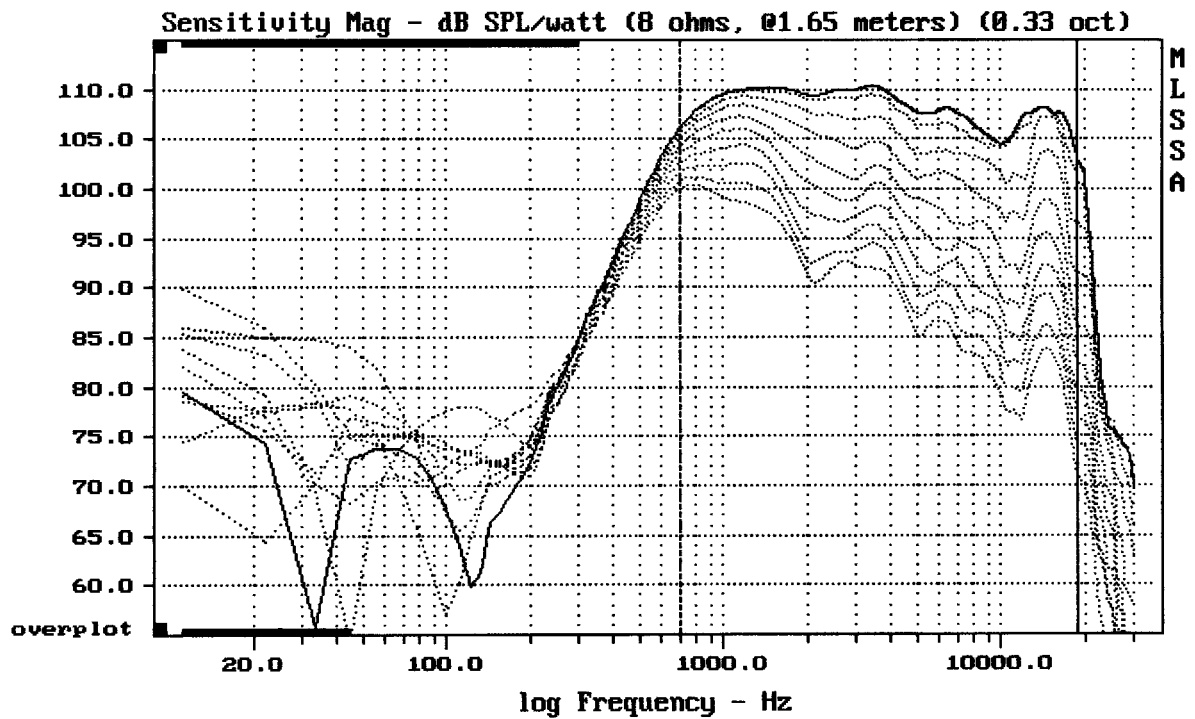

Level (699:19010 Hz) = 108.90 dB SPL/watt (8 ohms, @1.65 meters)

MEGATON B8575 + DE700

MLSSA: Frequency Domain

-62.46 dB, 666 Hz (15), 1.760 msec (17)

---

Overlay Compare: dev= +16/-8.4, std= 4.8, avg= -25

---

MEGATON B8575 + DE700

MLSSA: Frequency Domain

---

Overlay Compare: dev= +18/-8.4, std= 4.9, avg= -24

---

MEGATON B8575 + DE700