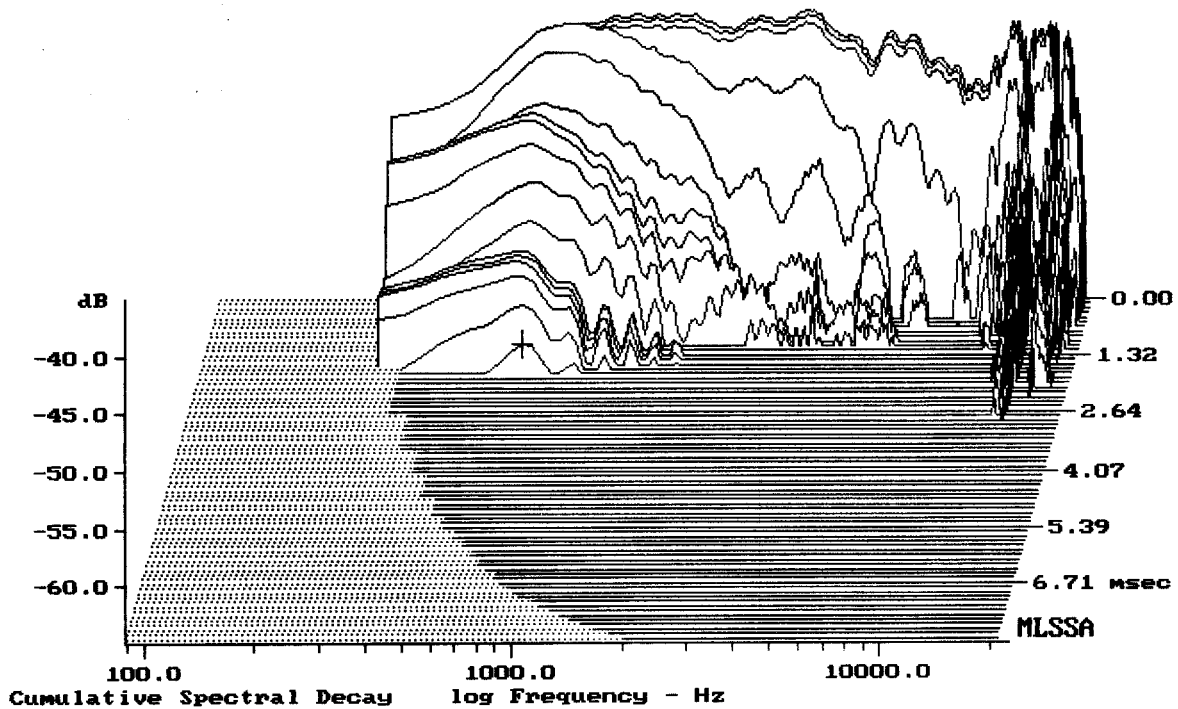

Level (699:19010 Hz) = 108.90 dB SPL/watt (8 ohms, @1.65 meters)

MEGATON B8575 + DE700

MLSSA: Frequency Domain

-62.46 dB, 666 Hz (15), 1.760 msec (17)

---

Overlay Compare: dev= +16/-8.4, std= 4.8, avg= -25

---

MEGATON B8575 + DE700

MLSSA: Frequency Domain

---

Overlay Compare: dev= +18/-8.4, std= 4.9, avg= -24

---

MEGATON B8575 + DE700