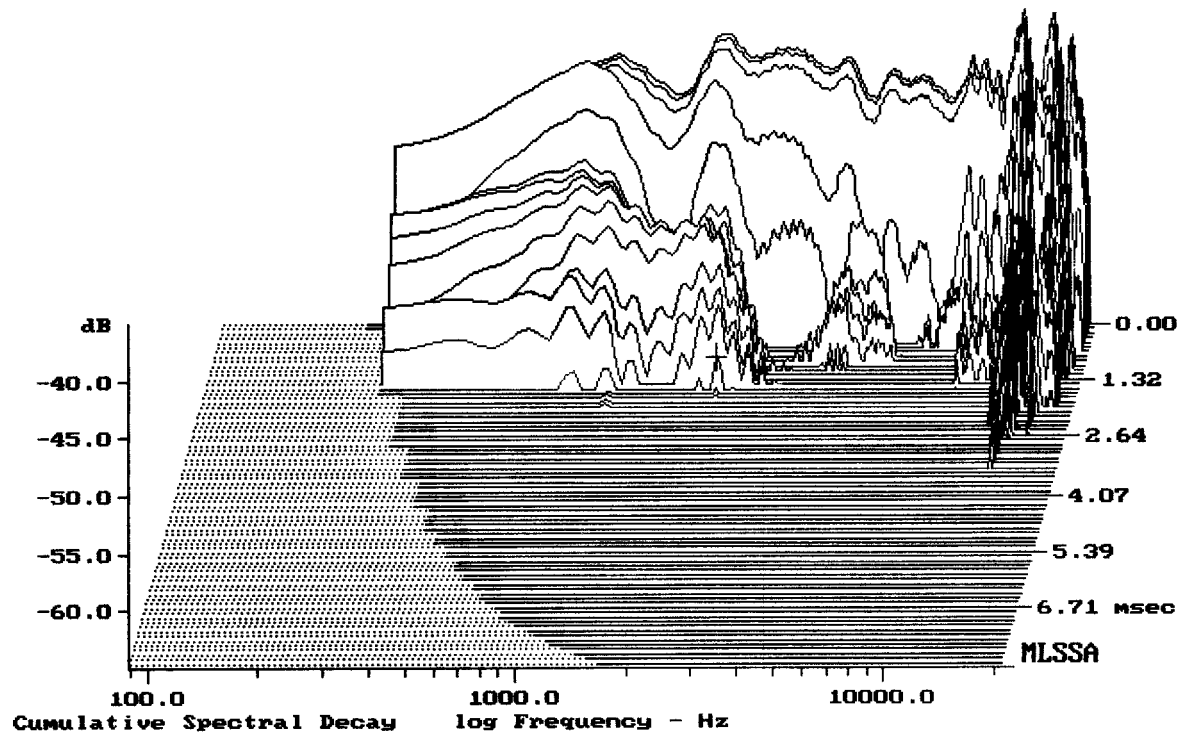

Level (699:19010 Hz) = 108.06 dB SPL/watt (8 ohms, @1.65 meters)

MEGATON B7070 + DE700

MLSSA: Frequency Domain

-62.12 dB, 2175 Hz (49), 1.540 msec (15)

---

Overlay Compare: dev= +16/-12, std= 6.9, avg= -26

---

MEGATON B7070 + DE700

MLSSA: Frequency Domain

---

Overlay Compare: dev= +16/-9.8, std= 6.5, avg= -26

---

MEGATON B7070 + DE700

---