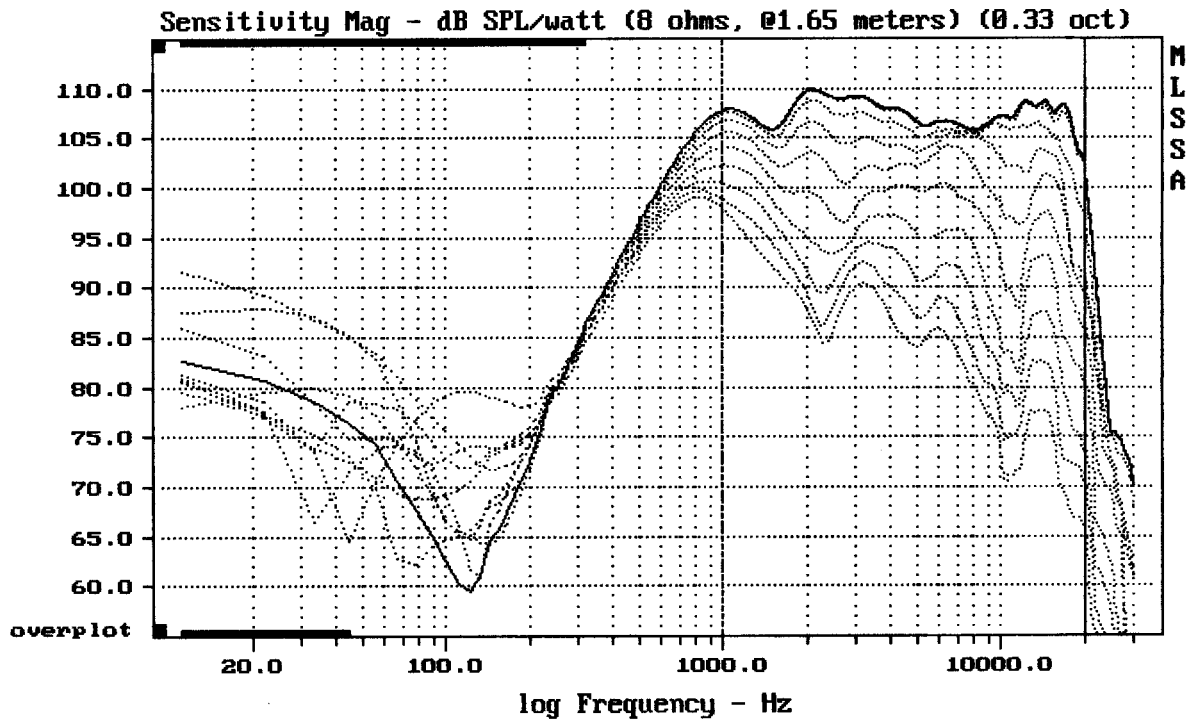

Level (699:19010 Hz) = 108.06 dB SPL/watt (8 ohms, @1.65 meters)

MEGATON B7070 + DE700

MLSSA: Frequency Domain

-62.12 dB, 2175 Hz (49), 1.540 msec (15)

---

Overlay Compare: dev= +16/-12, std= 6.9, avg= -26

---

MEGATON B7070 + DE700

MLSSA: Frequency Domain

---

Overlay Compare: dev= +16/-9.8, std= 6.5, avg= -26

---

MEGATON B7070 + DE700

---

Overlay Compare: dev= +19/-11, std= 7.3, avg= -29

---

MEGATON B7070 + DE700 DOWN

MLSSA: Frequency Domain

---

Overlay Compare: dev= +14/-6.8, std= 5.2, avg= -24

---

MEGATON B7070 + DE700 UP