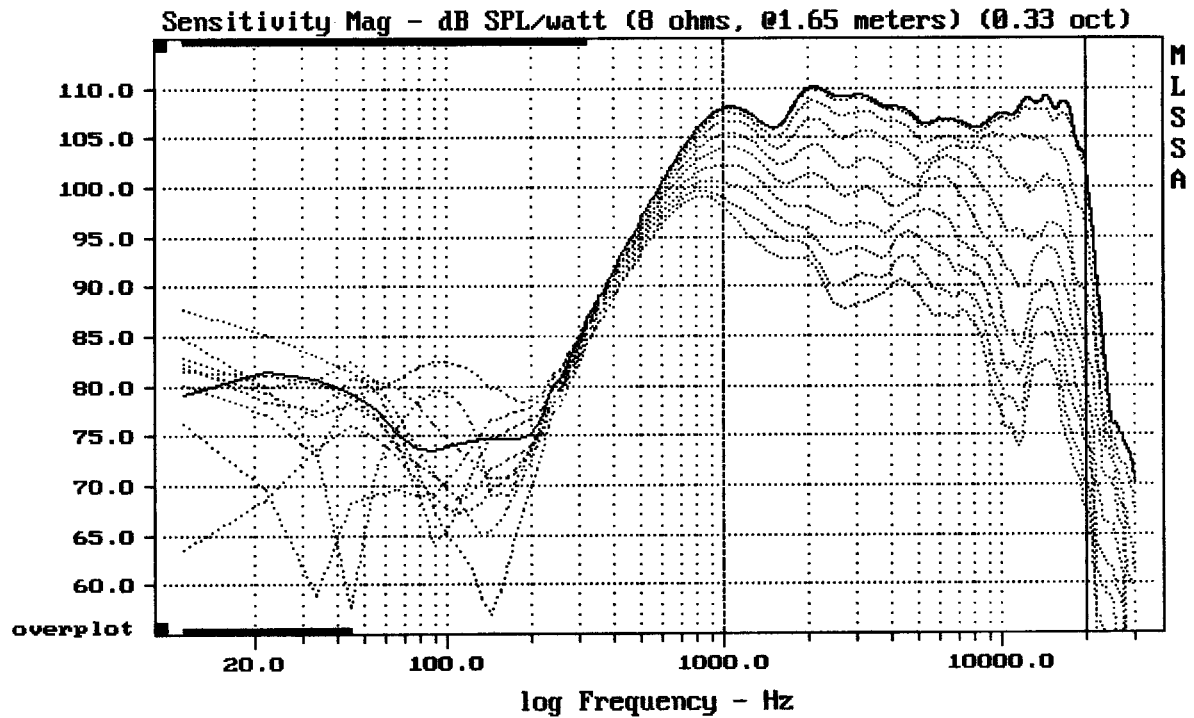

Level (699:19010 Hz) = 108.06 dB SPL/watt (8 ohms, @1.65 meters)

MEGATON B7070 + DE700

MLSSA: Frequency Domain

-62.12 dB, 2175 Hz (49), 1.540 msec (15)

---

Overlay Compare: dev= +16/-12, std= 6.9, avg= -26

---

MEGATON B7070 + DE700

MLSSA: Frequency Domain

---

Overlay Compare: dev= +16/-9.8, std= 6.5, avg= -26

---

MEGATON B7070 + DE700

---

Overlay Compare: dev= +19/-11, std= 7.3, avg= -29

---

MEGATON B7070 + DE700 DOWN

MLSSA: Frequency Domain

---

Overlay Compare: dev= +14/-6.8, std= 5.2, avg= -24

---

MEGATON B7070 + DE700 UP