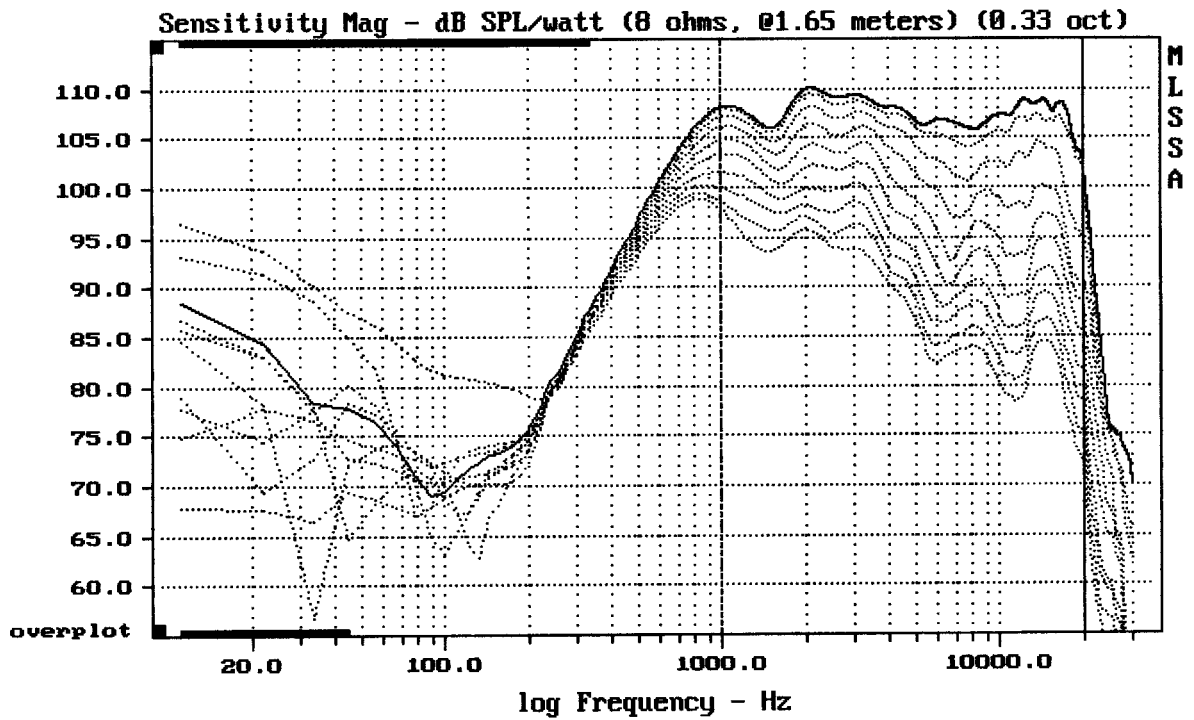

Level (699:19010 Hz) = 108.06 dB SPL/watt (8 ohms, @1.65 meters)

MEGATON B7070 + DE700

MLSSA: Frequency Domain

-62.12 dB, 2175 Hz (49), 1.540 msec (15)

---

Overlay Compare: dev= +16/-12, std= 6.9, avg= -26

---

MEGATON B7070 + DE700

MLSSA: Frequency Domain

---

Overlay Compare: dev= +16/-9.8, std= 6.5, avg= -26

---

MEGATON B7070 + DE700

---

Overlay Compare: dev= +19/-11, std= 7.3, avg= -29

---

MEGATON B7070 + DE700 DOWN

MLSSA: Frequency Domain

---

Overlay Compare: dev= +14/-6.8, std= 5.2, avg= -24

---

MEGATON B7070 + DE700 UP