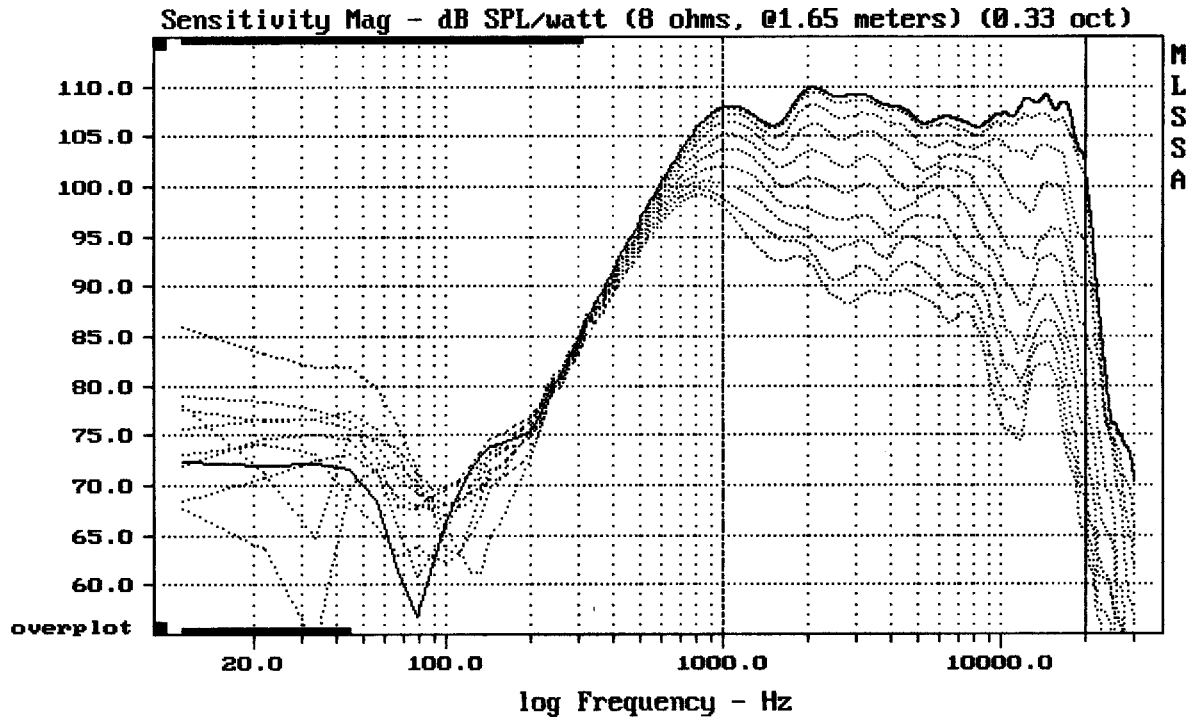

Level (699:19010 Hz) = 108.06 dB SPL/watt (8 ohms, @1.65 meters)

MEGATON B7070 + DE700

MLSSA: Frequency Domain

-62.12 dB, 2175 Hz (49), 1.540 msec (15)

---

Overlay Compare: dev= +16/-12, std= 6.9, avg= -26

---

MEGATON B7070 + DE700

MLSSA: Frequency Domain

---

Overlay Compare: dev= +16/-9.8, std= 6.5, avg= -26

---

MEGATON B7070 + DE700

---

Overlay Compare: dev= +19/-11, std= 7.3, avg= -29

---

MEGATON B7070 + DE700 DOWN

MLSSA: Frequency Domain

---

Overlay Compare: dev= +14/-6.8, std= 5.2, avg= -24

---

MEGATON B7070 + DE700 UP