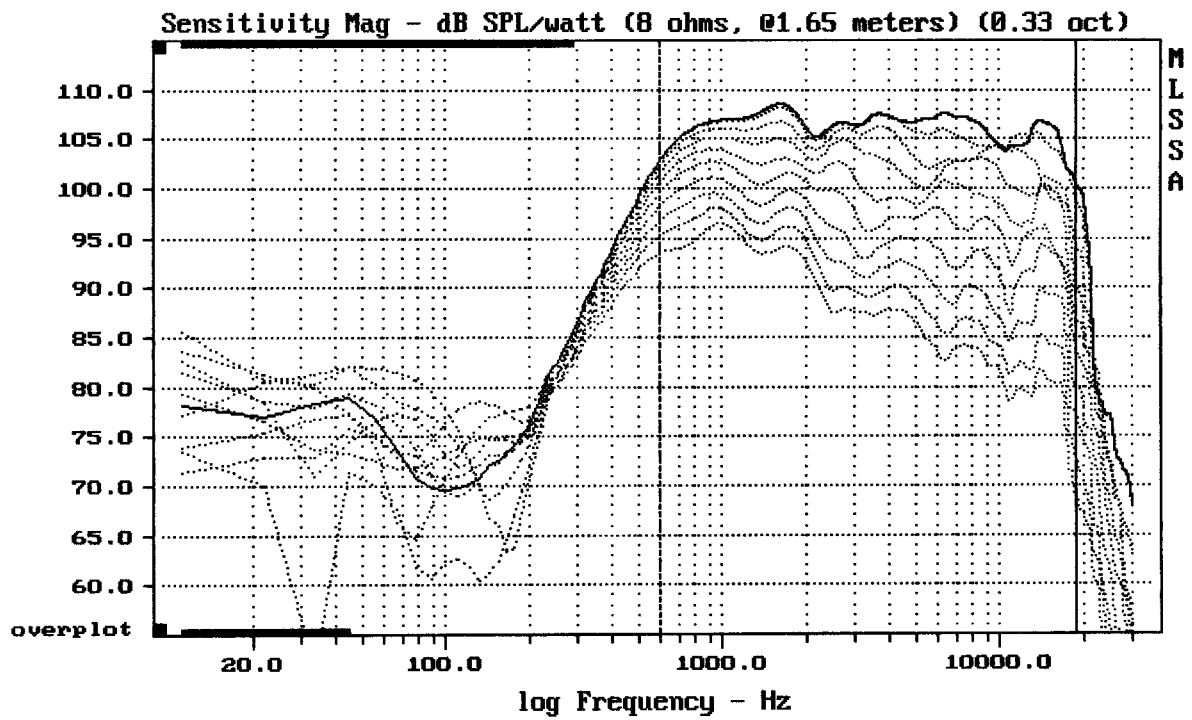

Level (599:19010 Hz) = 106.92 dB SPL/watt (8 ohms, @1.65 meters)

Megaton B1180 + DE700

MLSSA: Frequency Domain

-62.42 dB, 621 Hz (14), 1.760 msec (17)

---

Overlay Compare: dev= +11/-4.7, std= 3.7, avg= -16

---

Megaton B1180 + DE700

MLSSA: Frequency Domain

---

Overlay Compare: dev= +14/-8.7, std= 4.4, avg= -23

---

Megaton B1180 + DE700