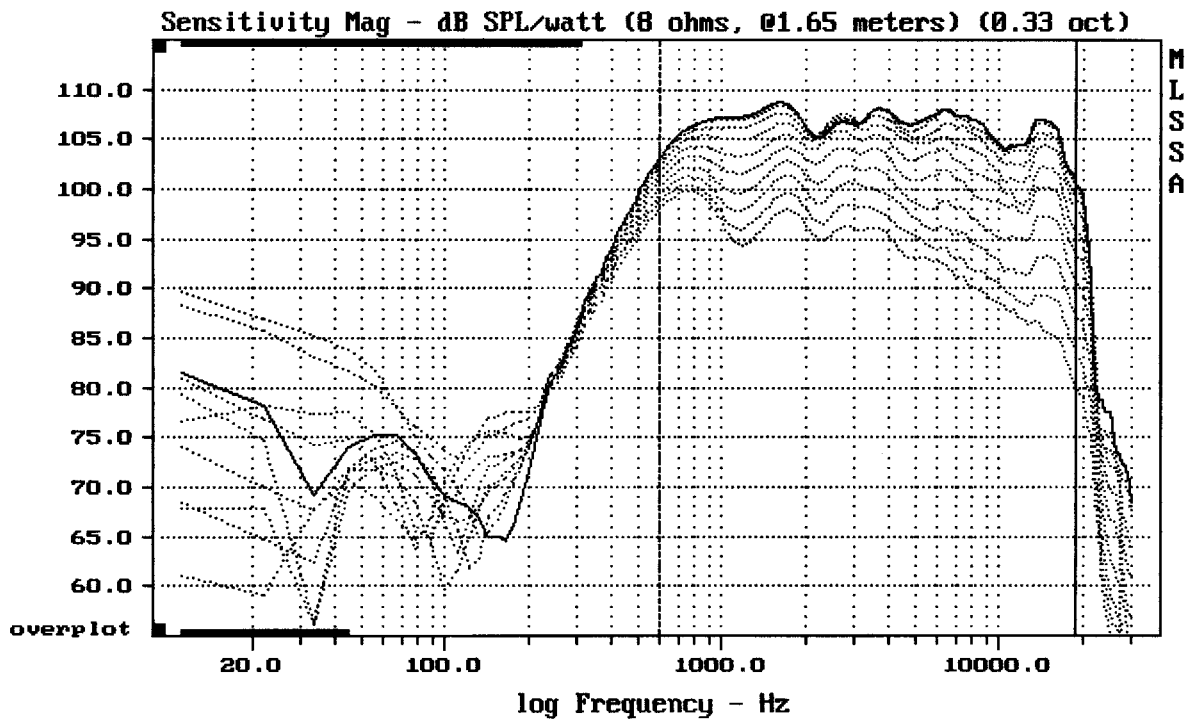

Level (599:19010 Hz) = 106.92 dB SPL/watt (8 ohms, @1.65 meters)

Megaton B1180 + DE700

MLSSA: Frequency Domain

-62.42 dB, 621 Hz (14), 1.760 msec (17)

---

Overlay Compare: dev= +11/-4.7, std= 3.7, avg= -16

---

Megaton B1180 + DE700

MLSSA: Frequency Domain

---

Overlay Compare: dev= +14/-8.7, std= 4.4, avg= -23

---

Megaton B1180 + DE700