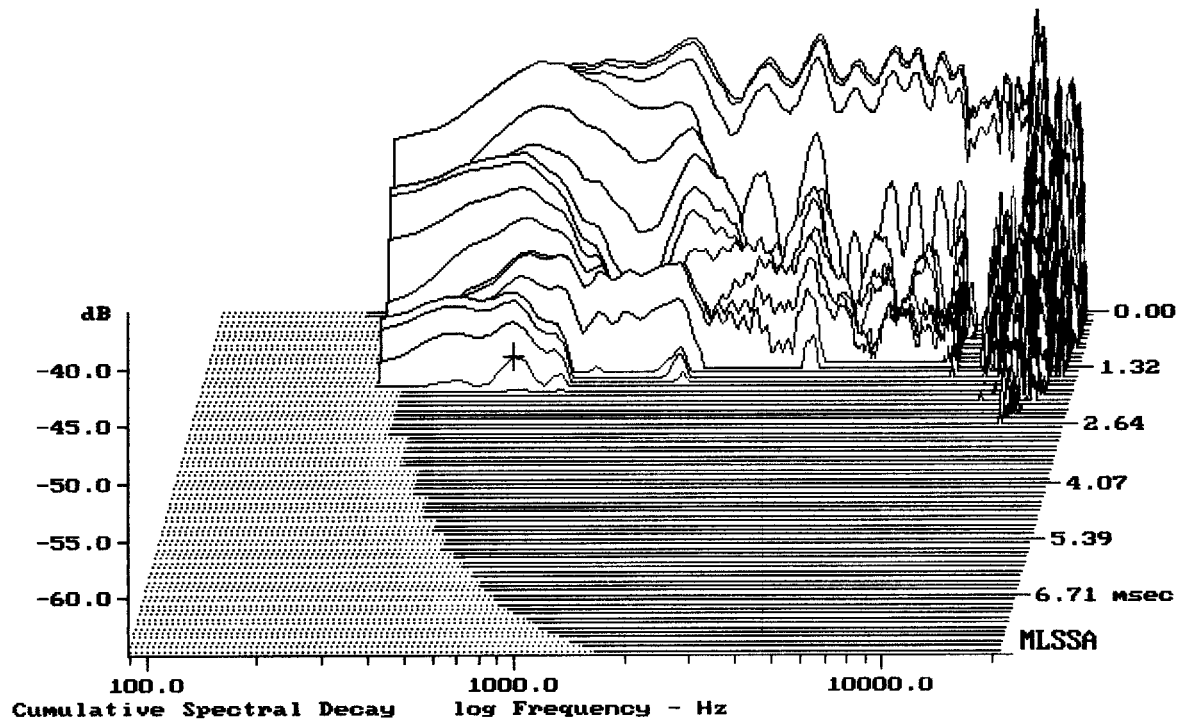

Level (599:19010 Hz) = 106.92 dB SPL/watt (8 ohms, @1.65 meters)

Megaton B1180 + DE700

MLSSA: Frequency Domain

-62.42 dB, 621 Hz (14), 1.760 msec (17)

---

Overlay Compare: dev= +11/-4.7, std= 3.7, avg= -16

---

Megaton B1180 + DE700

MLSSA: Frequency Domain

---

Overlay Compare: dev= +14/-8.7, std= 4.4, avg= -23

---

Megaton B1180 + DE700