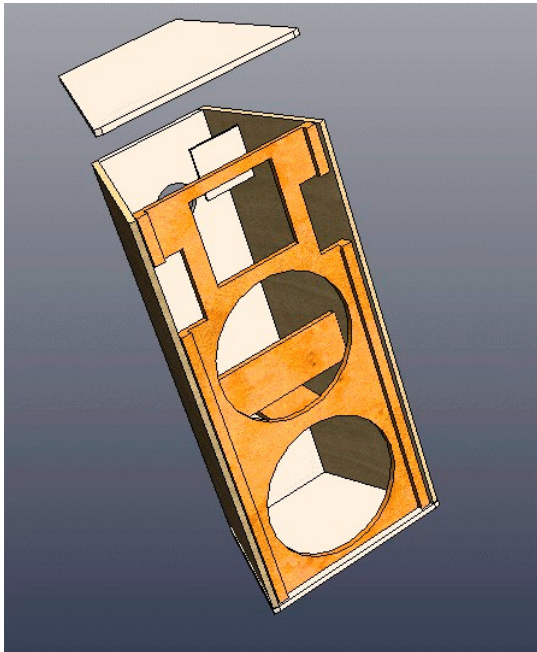

Pro Constructor series

Club Duo 15 LP

The club 15 Duo is a powerful , portable wide range system with detailed low frequency performance.

Application: P.A. , Dance, Install
1000 watts, 90 x 40 dispersion. X-over point 1500Hz