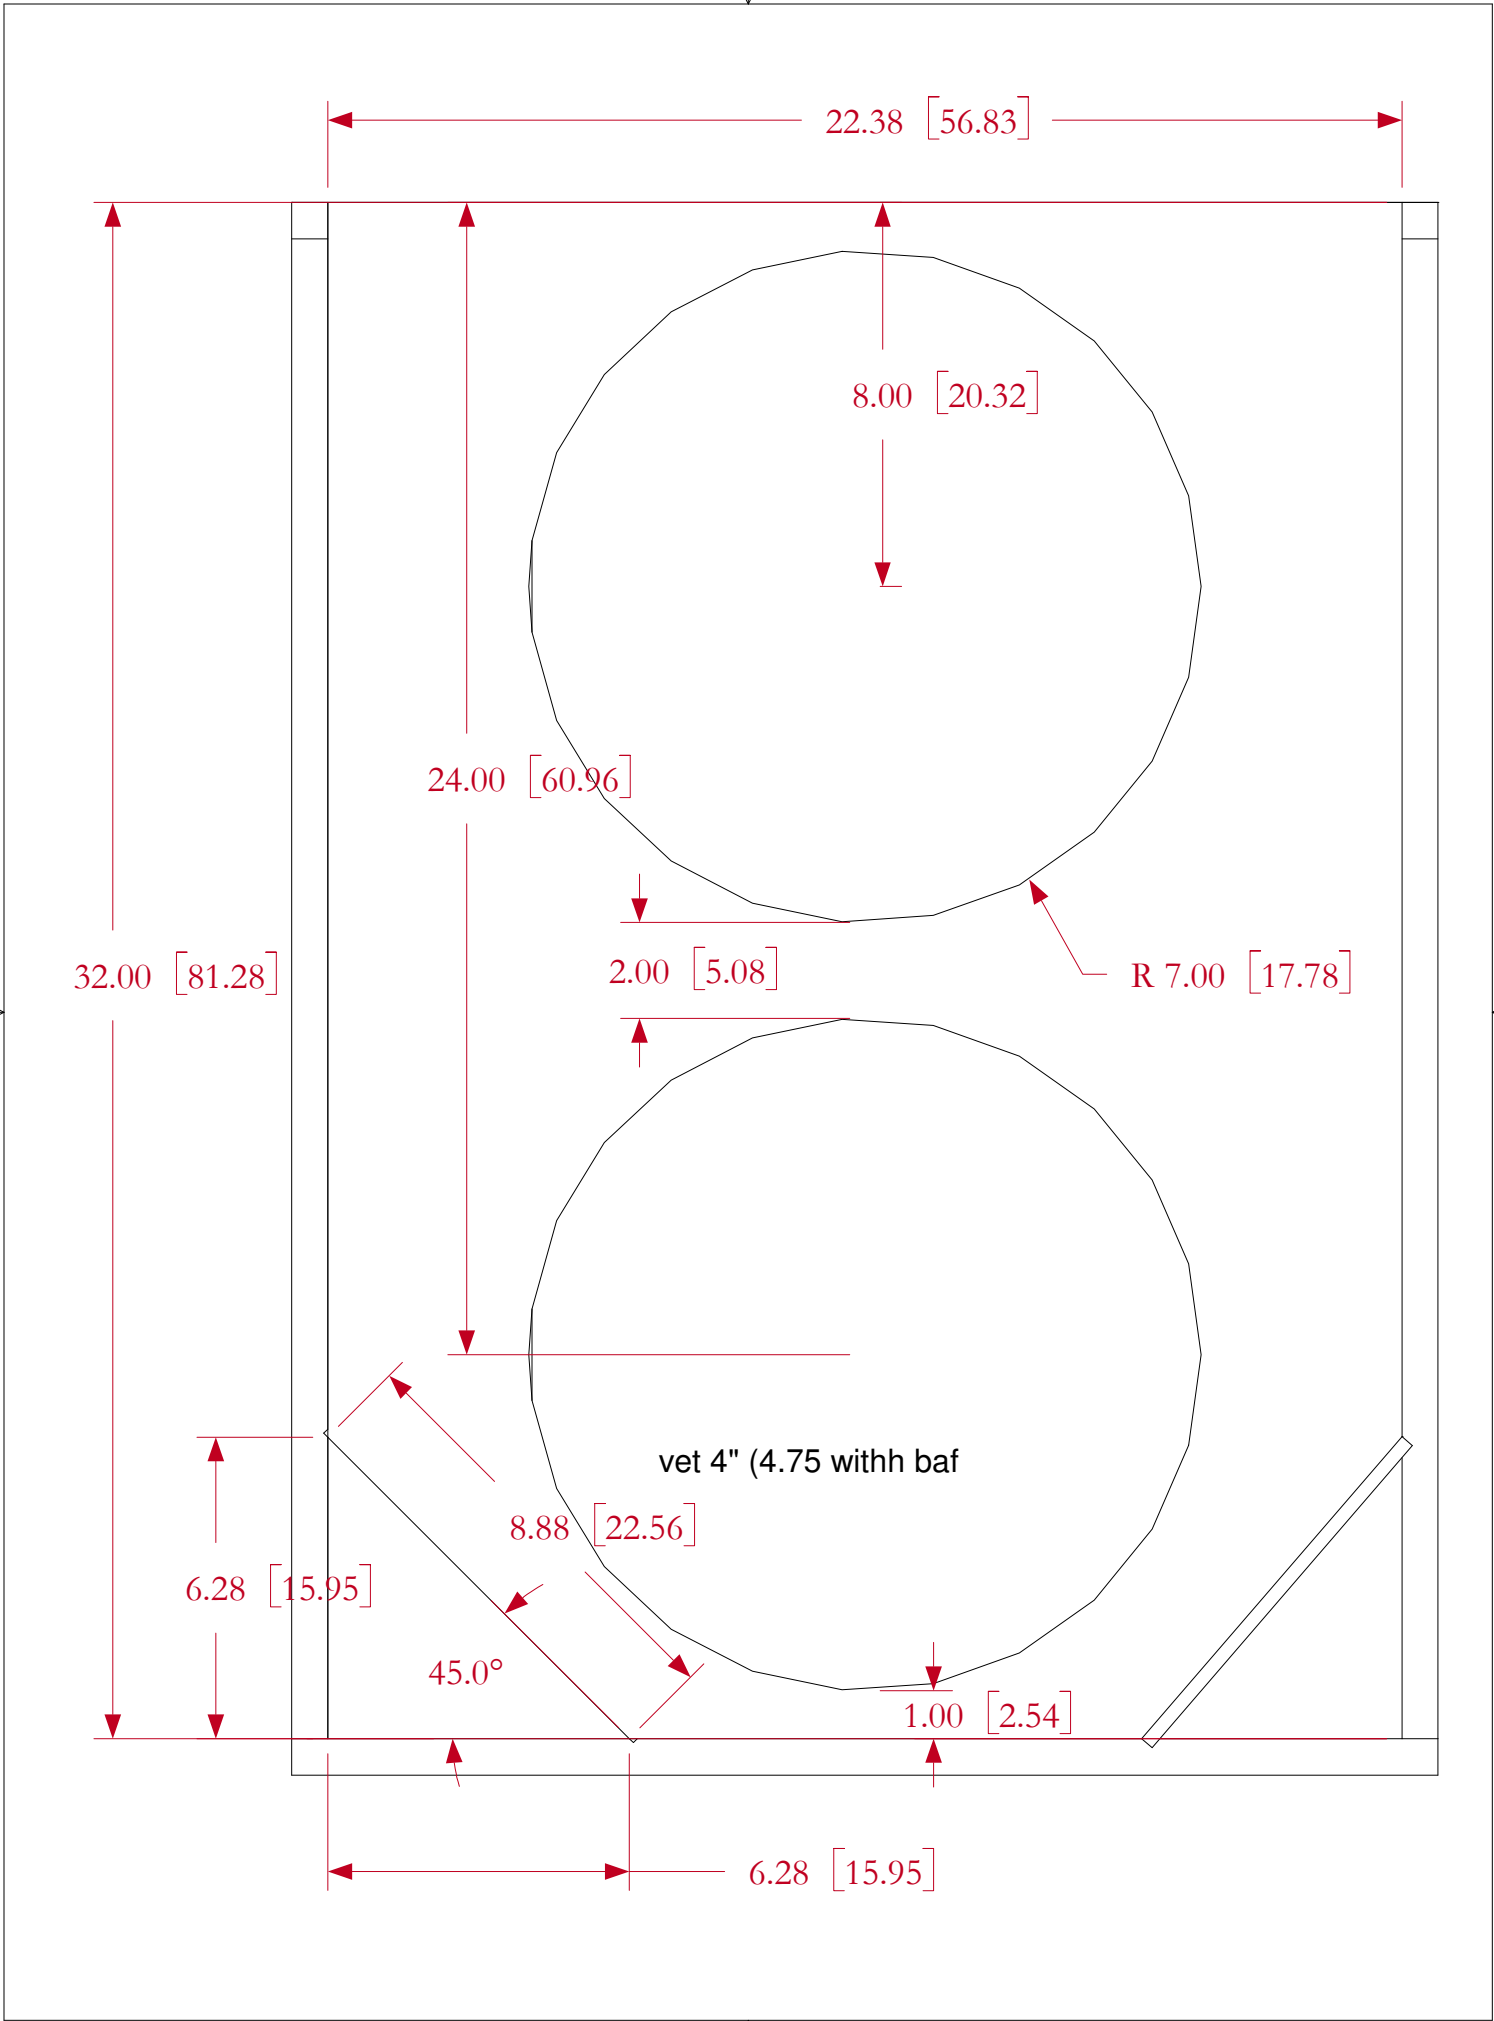

HF 94

DRIVER
ND350

BASS
L15P530
Professional Low Frequency Transducer

low NO eq ---spl correct
4/2/09 1:47:33 PM out

CLUB DUO 15 HP and LP

Gross volume 6 cubic feet
169 Liters