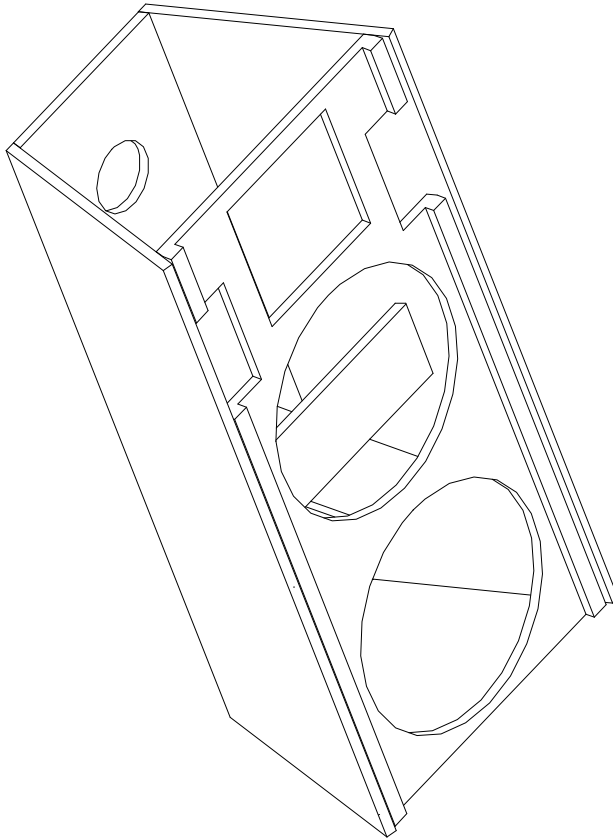

HF 94

DRIVER
ND350

BASS
L15P530
Professional Low Frequency Transducer

low NO eq ---spl correct
4/2/09 1:47:33 PM out

CLUB DUO 15 HP and LP

Gross volume 6 cubic feet
169 Liters