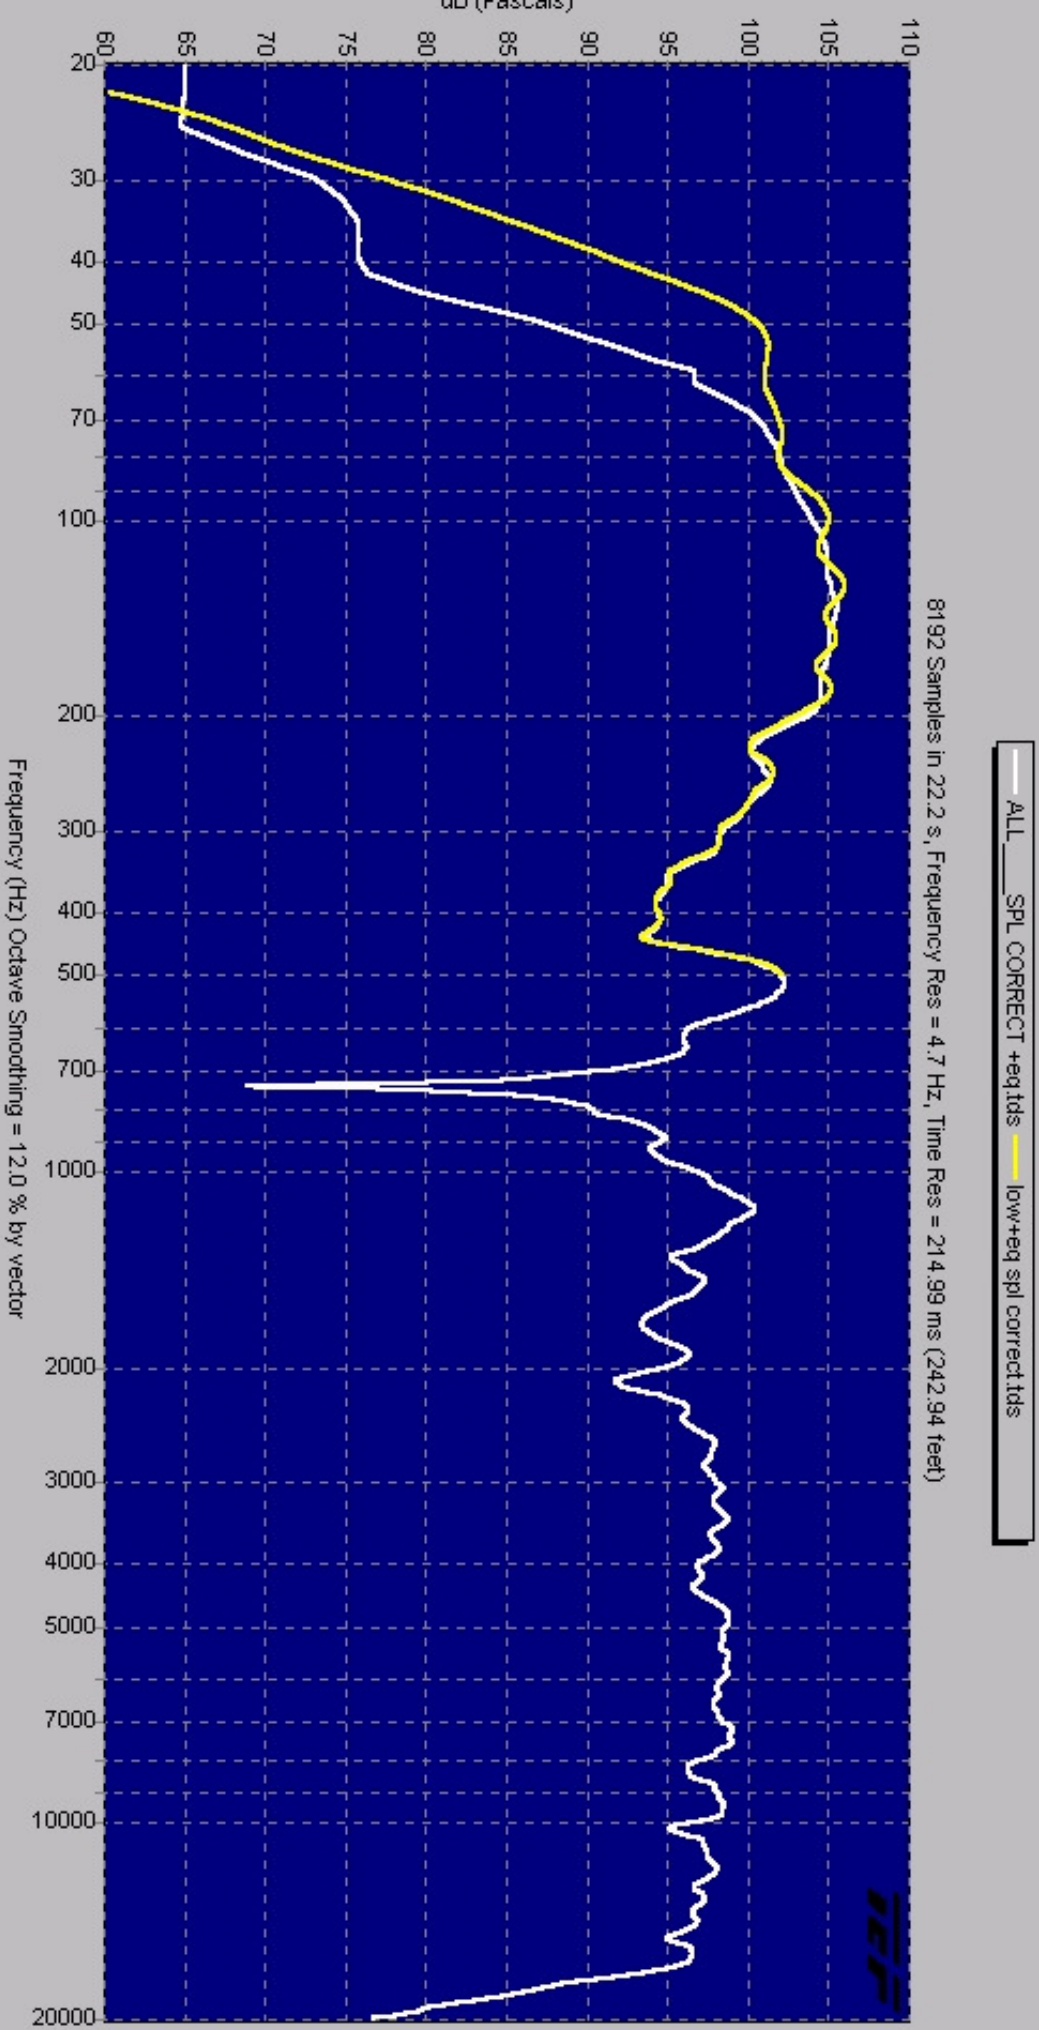

Pro Constructor series

Club Duo 15 LP

The club 15 Duo is a powerful , portable wide range system with detailed low frequency performance.

Application: P.A. , Dance, Install
1000 watts, 90 x 40 dispersion. X-over point 1500Hz

HF 94

DRIVER
ND350

BASS
L15P530
Professional Low Frequency Transducer

low NO eq ---spl correct
4/2/09 1:47:33 PM out

CLUB DUO 15 HP and LP

Gross volume 6 cubic feet
169 Liters