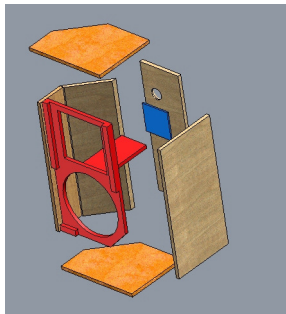

Pro Constructor series

Club 12

The club 10 Micro PA powerful , portable wide range system .

Application: Club P.A. , Dance, Install, Playback

400 watts, 90 x 40 dispersion. X-over point 1500Hz

HF driver ND350 , Woofer MB-12g 301 , HF

Gross Volume 2.2 cft (62 Liters)

club 12
12/9/08

Club 12

Club 12 Interior dimensions

Club 12 Back
Access Plate

Dec 8-2008

6mm or .25" thick