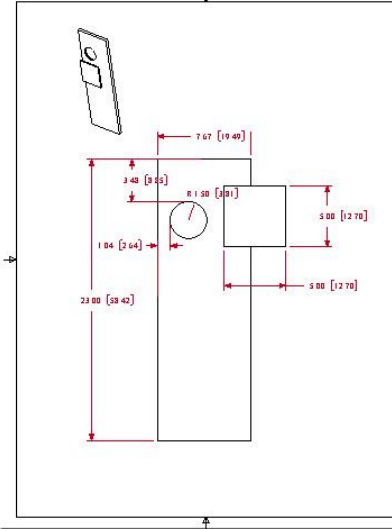

Gross Volume 2.2 cft (62 Liters)

club 12
12/9/08

Club 12

Club 12 Interior dimensions

Club 12 Back
Access Plate

Dec 8-2008

6mm or .25" thick