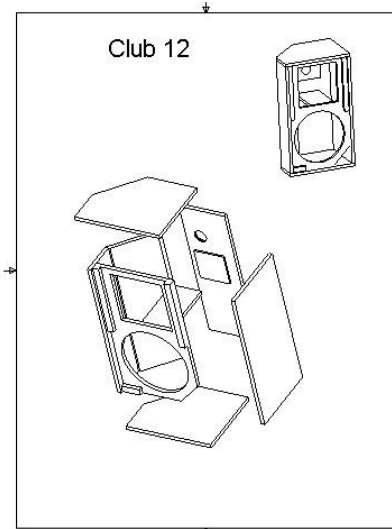

Pro Constructor series

Club 12

The club 10 Micro PA powerful , portable wide range system .

Application: Club P.A. , Dance, Install, Playback

400 watts, 90 x 40 dispersion. X-over point 1500Hz

HF driver ND350 , Woofer MB-12g 301 , HF

Gross Volume 2.2 cft (62 Liters)

club 12
12/9/08

Club 12

Club 12 Interior dimensions

Club 12 Back
Access Plate

Dec 8-2008

6mm or .25" thick