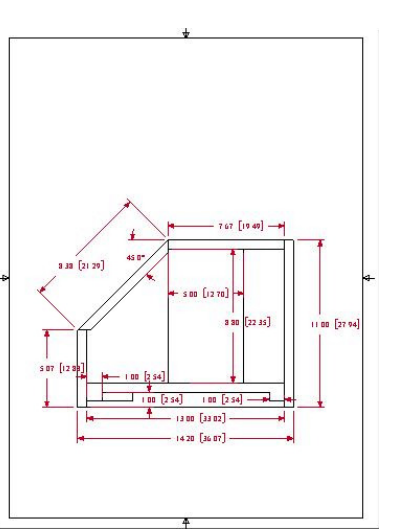

Gross Volume 2.2 cft (62 Liters)

club 12
12/9/08

Club 12

Club 12 Interior dimensions

Club 12 Back
Access Plate

Dec 8-2008

6mm or .25" thick