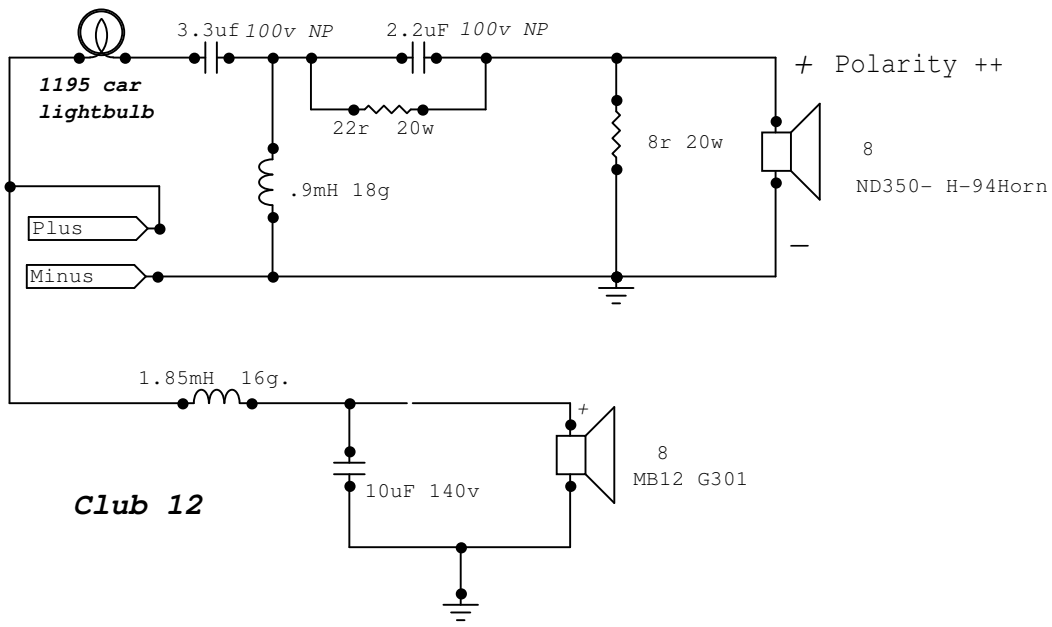

Pro Constructor series

Club 12

The club 10 Micro PA powerful , portable wide range system .

Application: Club P.A. , Dance, Install, Playback

400 watts, 90 x 40 dispersion. X-over point 1500Hz

HF driver ND350 , Woofer MB-12g 301 , HF

Gross Volume 2.2 cft (62 Liters)

club 12
12/9/08

Club 12

Club 12 Interior dimensions

Club 12 Back
Access Plate

Dec 8-2008

6mm or .25" thick