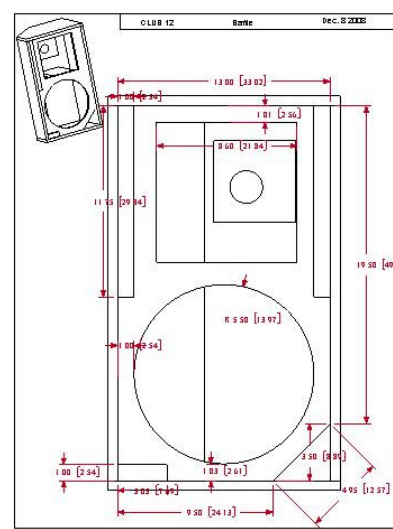

Gross Volume 2.2 cft (62 Liters)

club 12
12/9/08

Club 12

Club 12 Interior dimensions

Club 12 Back
Access Plate

Dec 8-2008

6mm or .25" thick