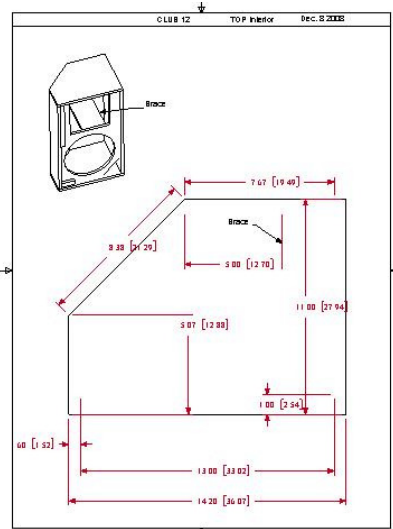

Gross Volume 2.2 cft (62 Liters)

club 12
12/9/08

Club 12

Club 12 Interior dimensions

Club 12 Back
Access Plate

Dec 8-2008

6mm or .25" thick