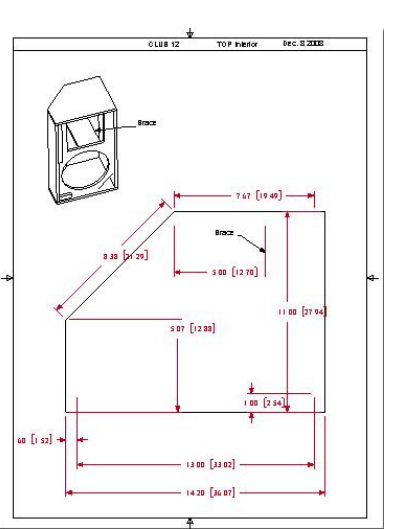

Gross Volume 2.2 cft (62 Liters)

club 12
12/9/08

Club 12

Club 12 Interior dimensions

Club 12 Back
Access Plate

Dec 8-2008

6mm or .25" thick