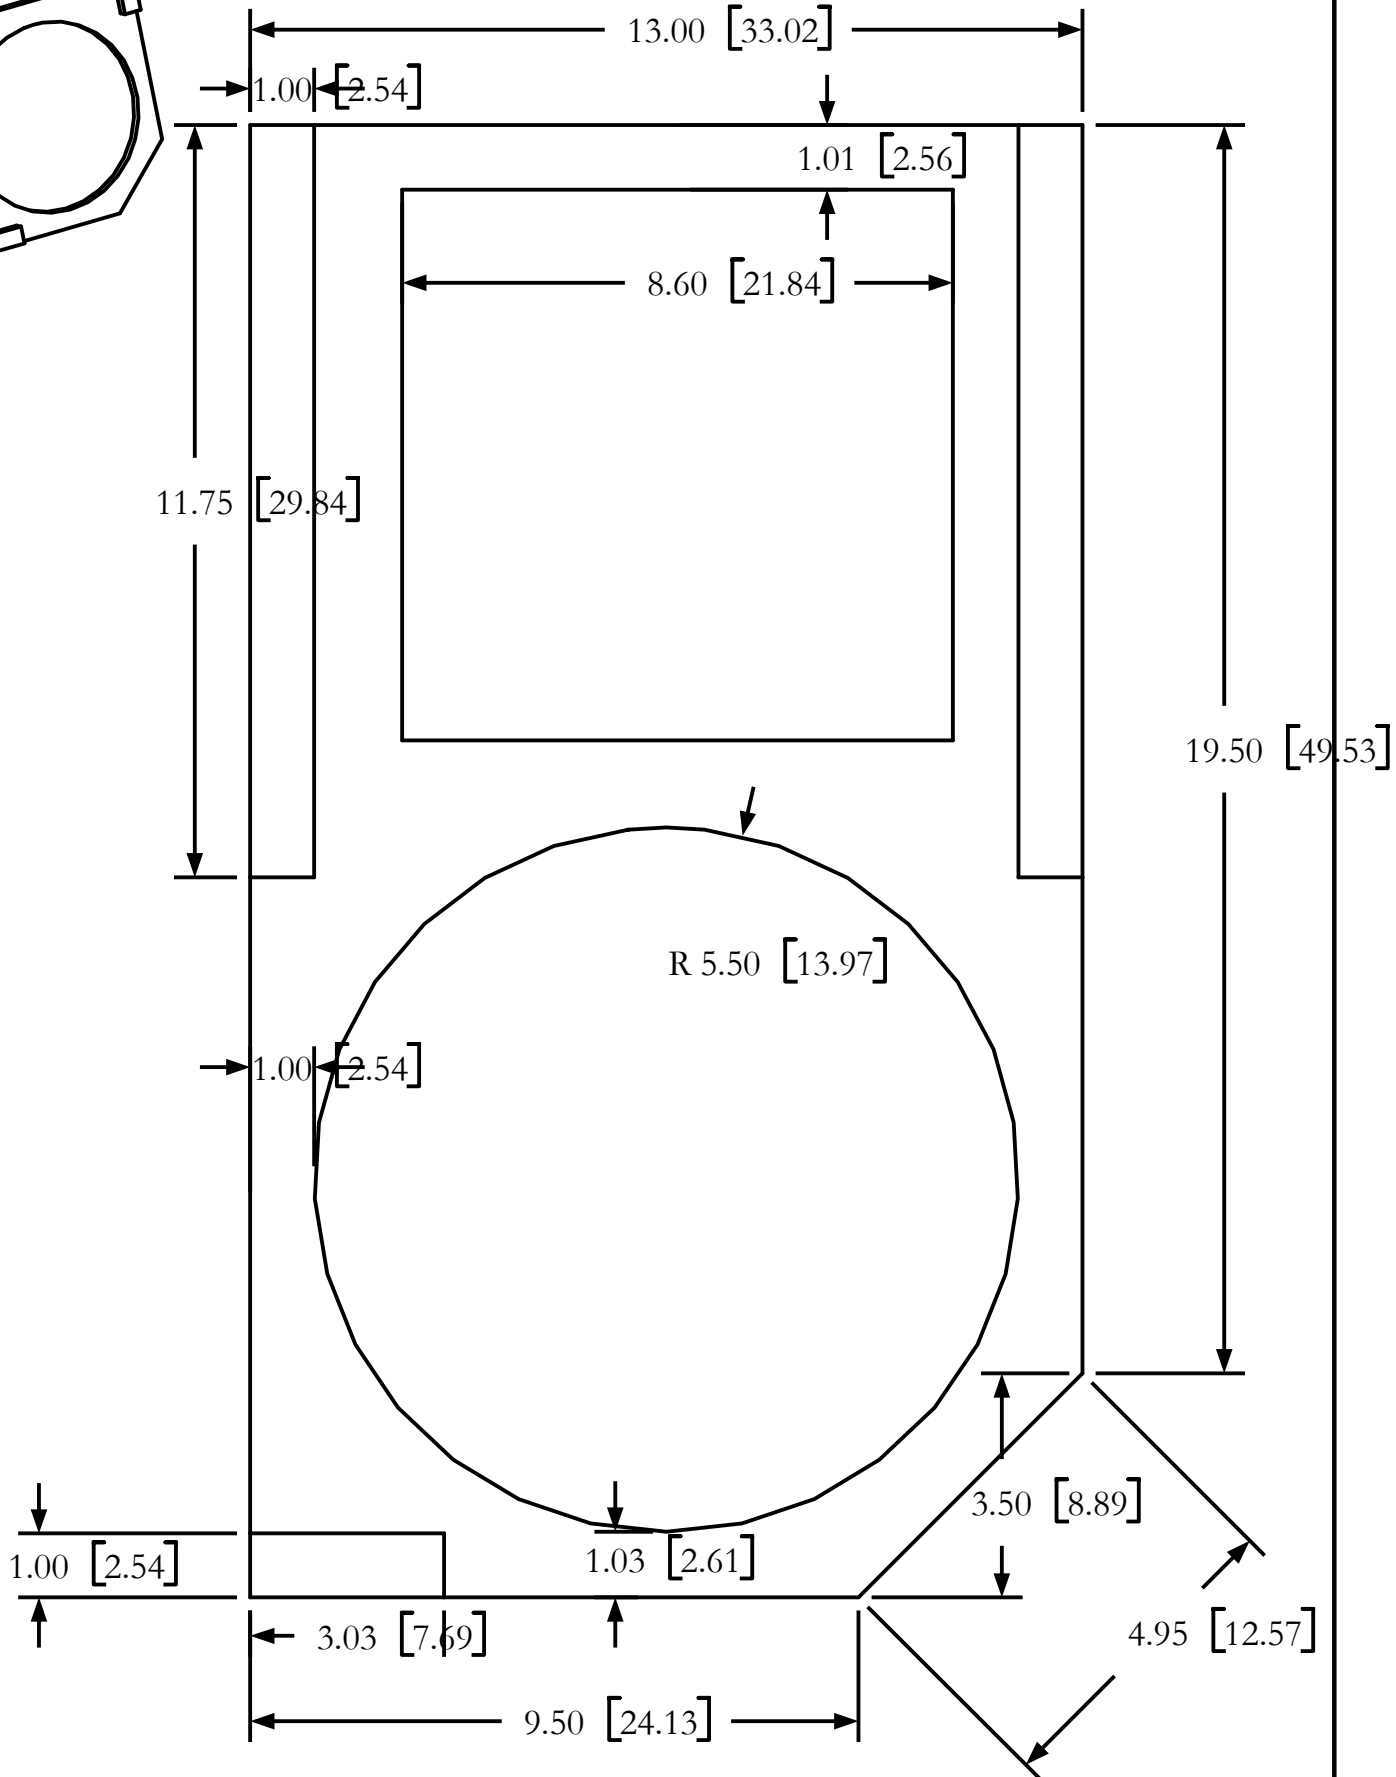

Gross Volume 2.2 cft (62 Liters)

club 12
12/9/08

Club 12

Club 12 Interior dimensions

Club 12 Back
Access Plate

Dec 8-2008

6mm or .25" thick