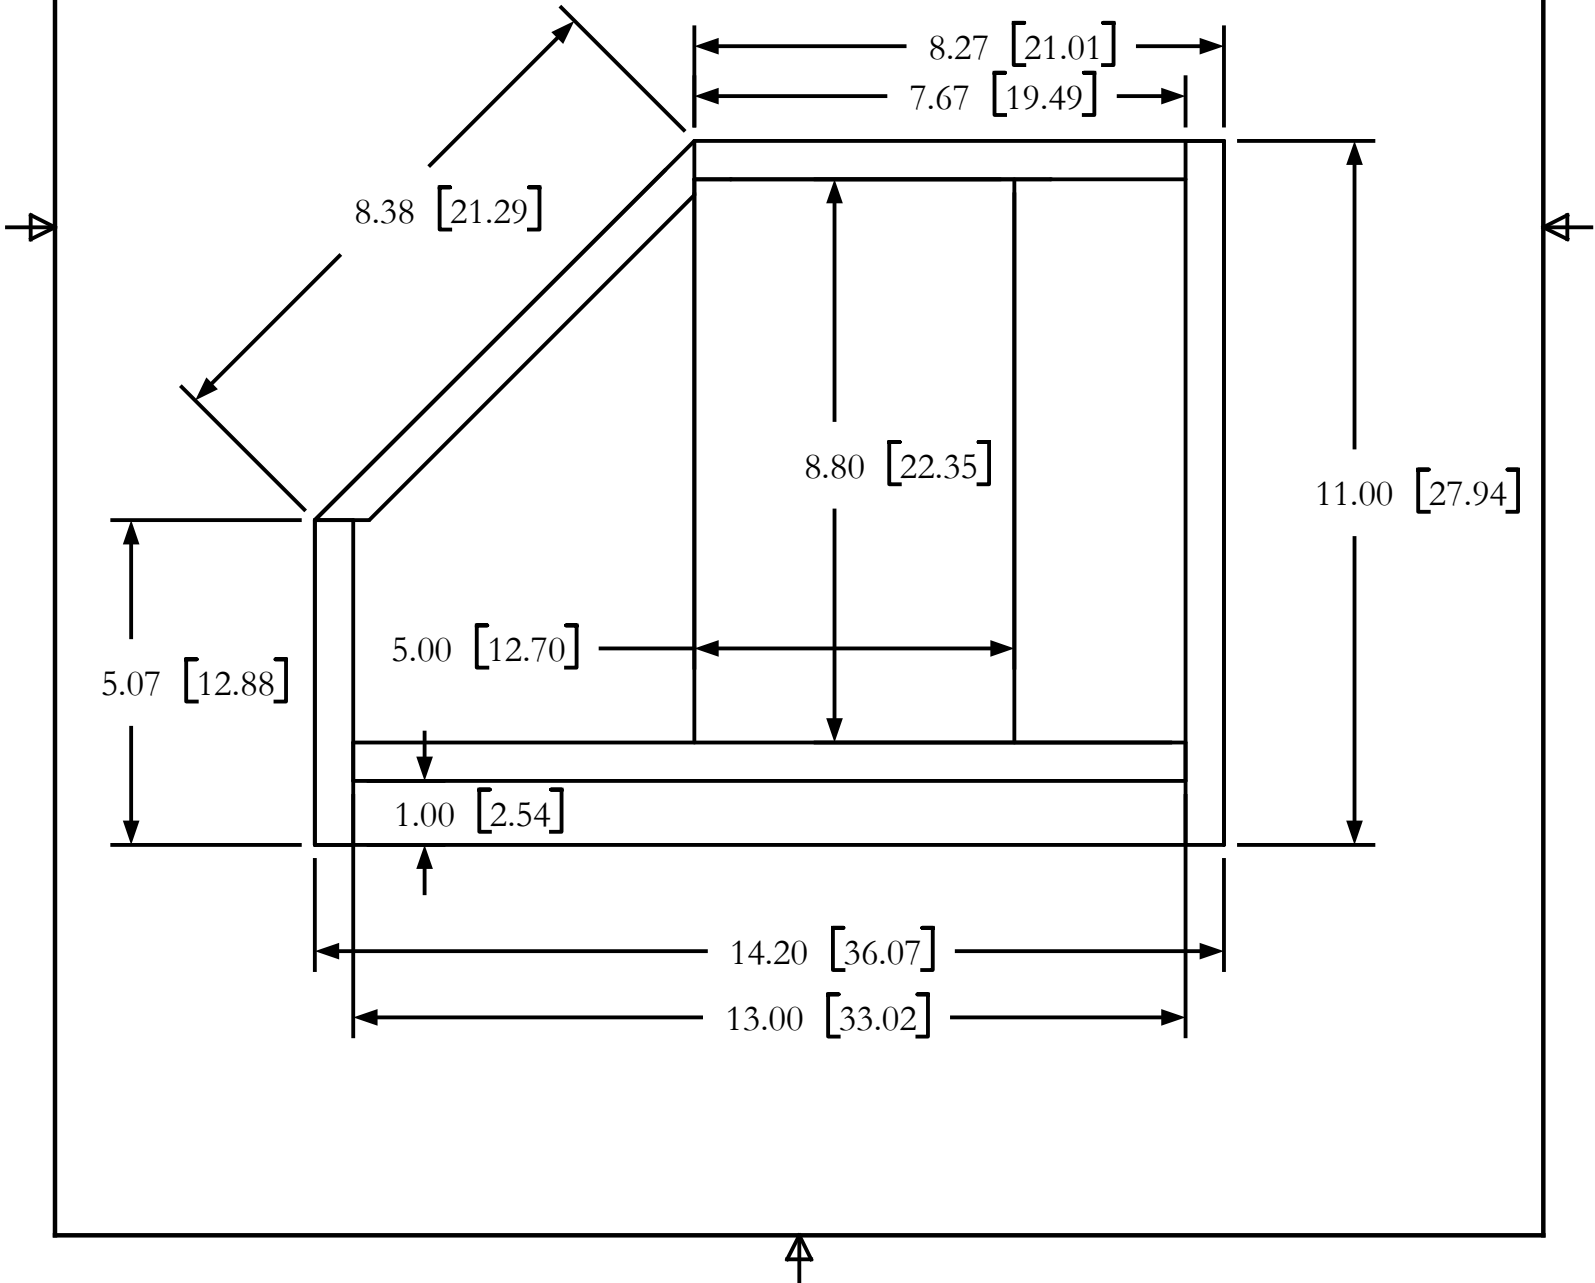

Gross Volume 2.2 cft (62 Liters)

club 12
12/9/08

Club 12

Club 12 Interior dimensions

Club 12 Back
Access Plate

Dec 8-2008

6mm or .25" thick