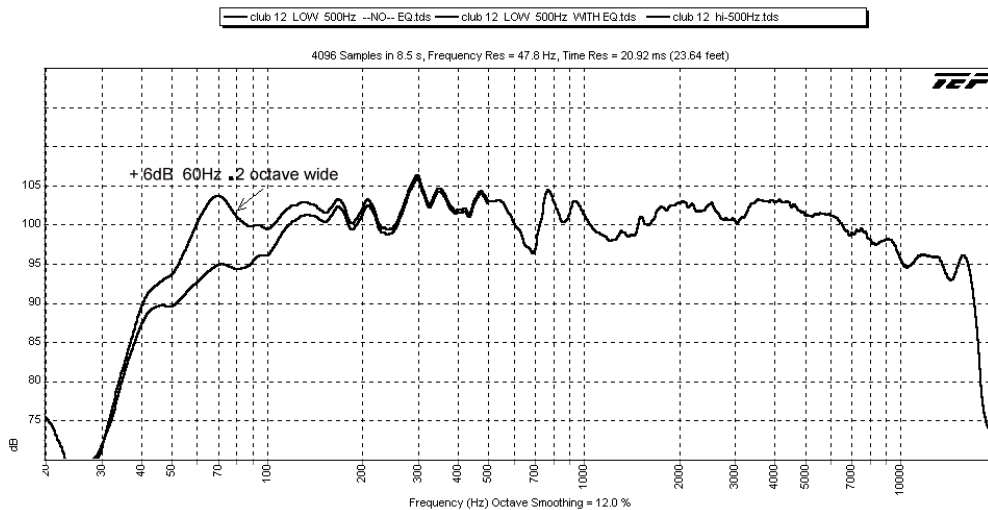

HF driver ND350 , Woofer MB-12g 301 , HF

Gross Volume 2.2 cft (62 Liters)

club 12
12/9/08