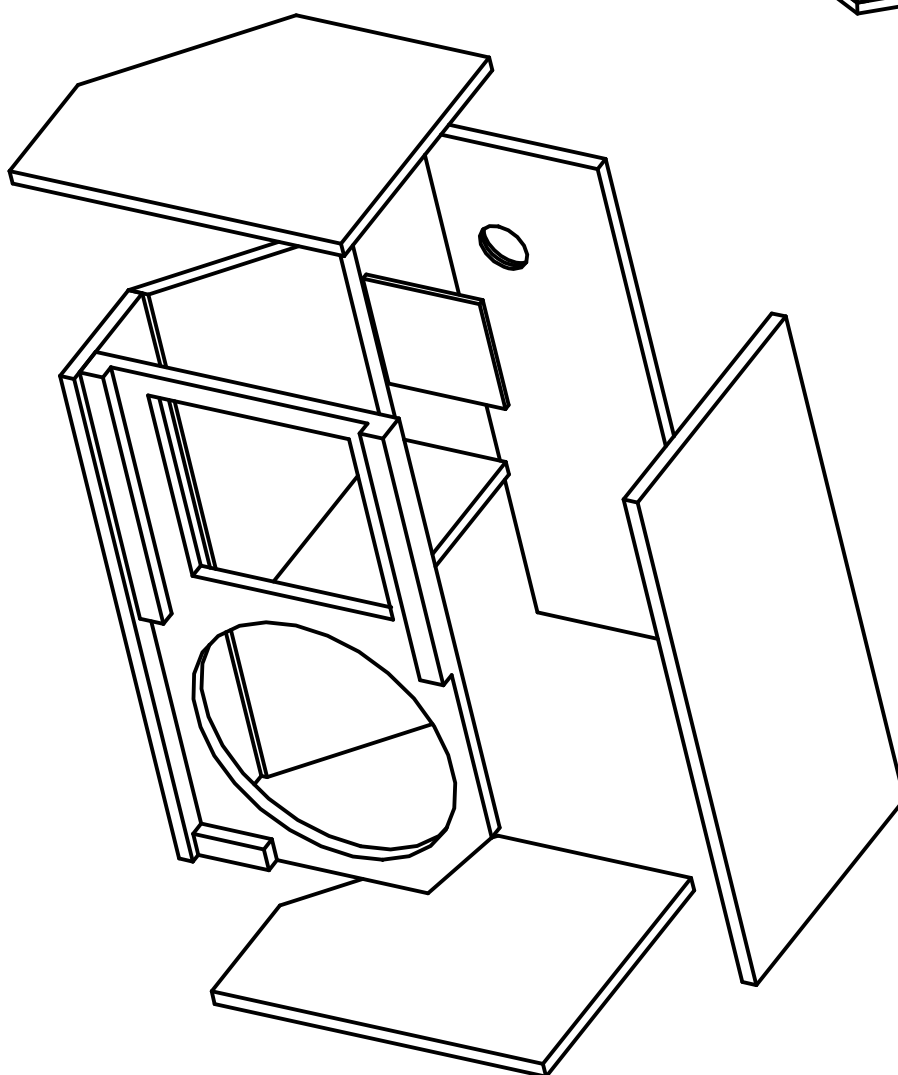

Gross Volume 2.2 cft (62 Liters)

club 12
12/9/08

Club 12

Club 12 Interior dimensions

Club 12 Back
Access Plate

Dec 8-2008

6mm or .25" thick