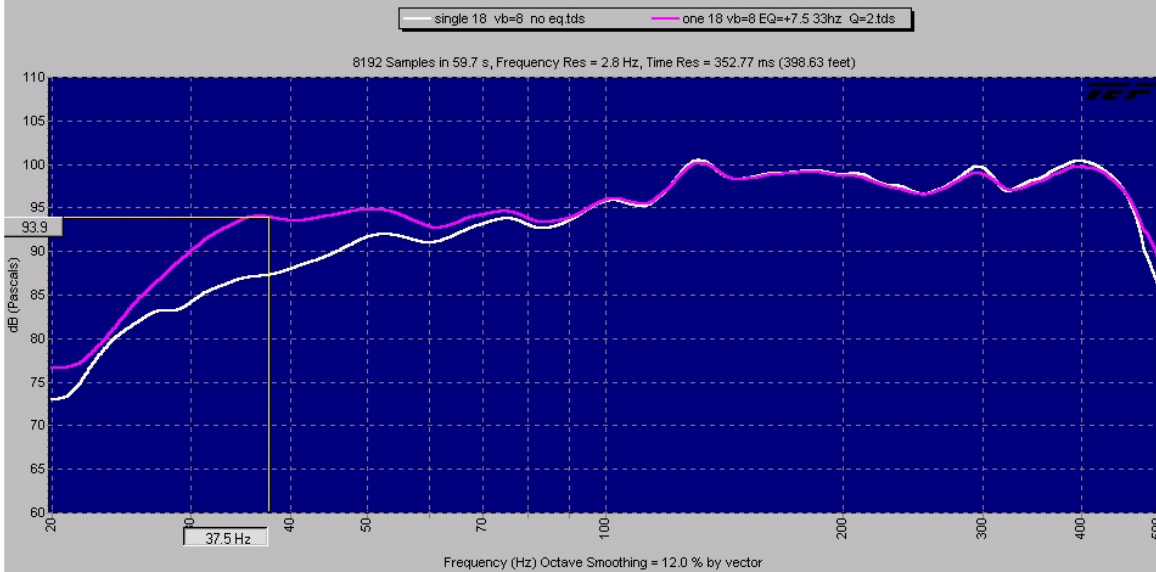

one 18 vb=8 EQ=+7.5 33hz Q=2
4/11/09 11:19:20 AM Living room
2.8v out
Cursor = 93.9 dB at 37.5 Hz