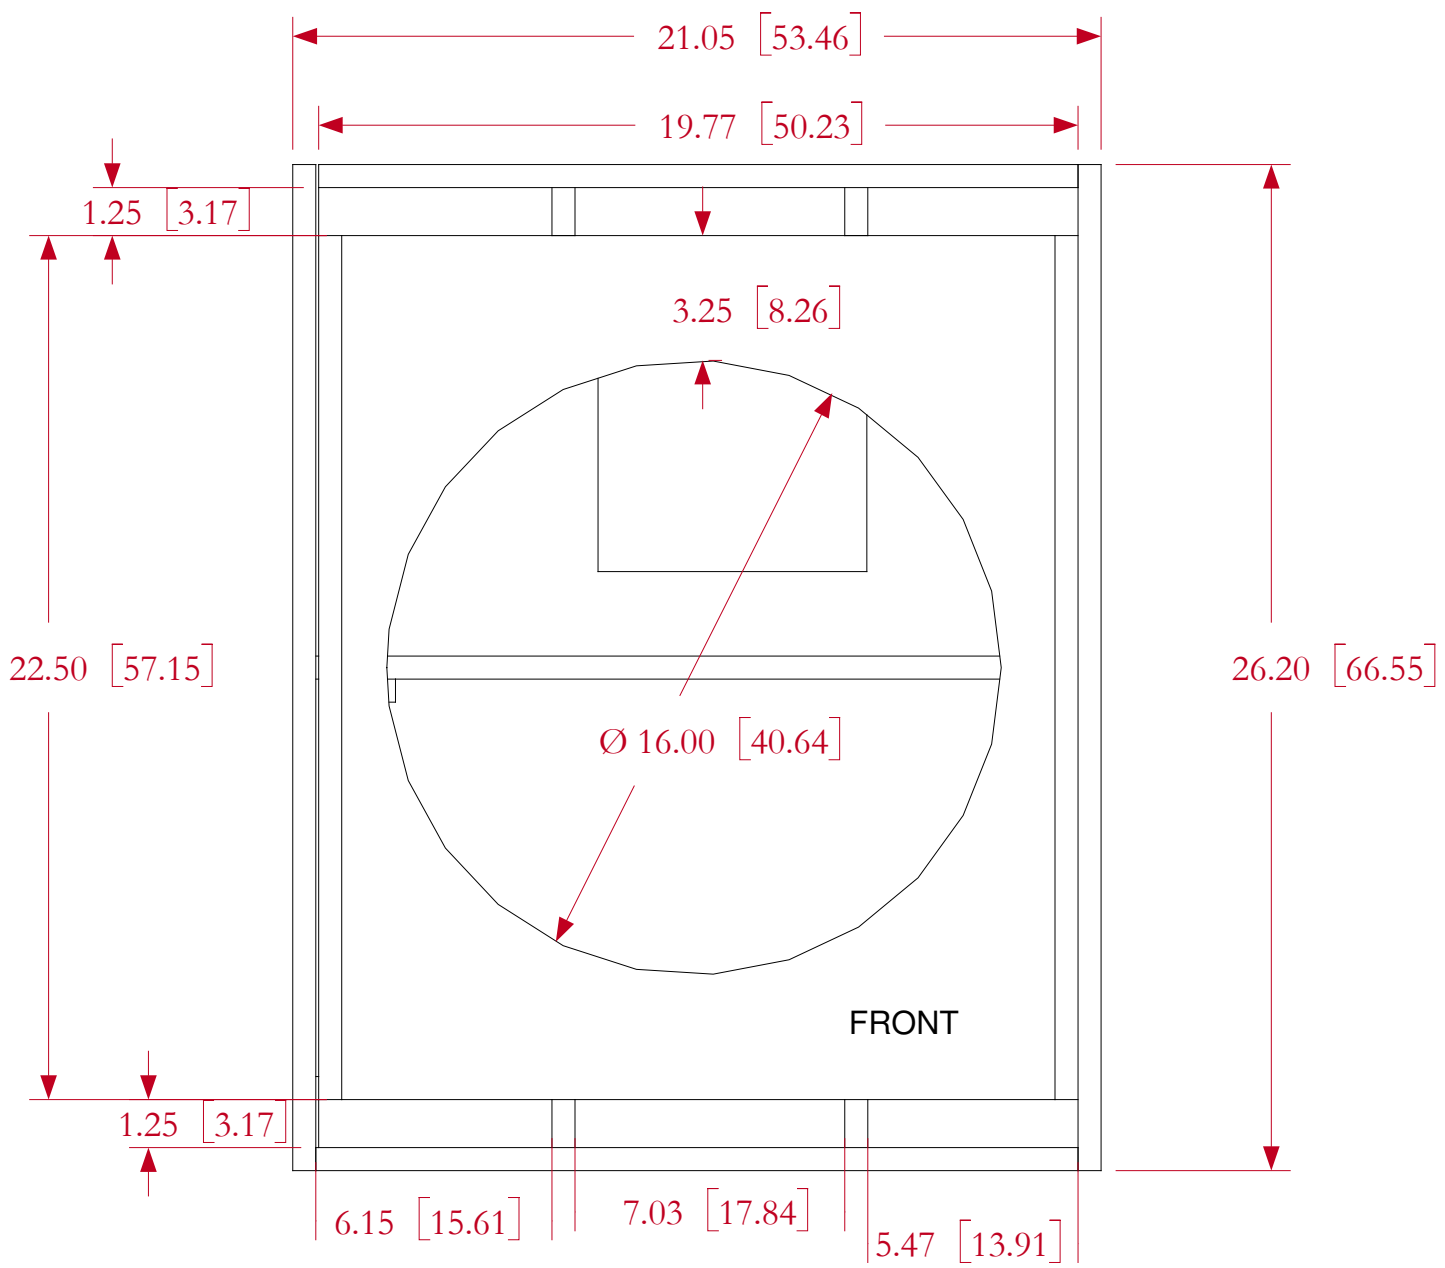

L18P400

Drivers: L18p 400, Box volume 8 Cubic feet 226 Liters

one 18 vb=8 EQ=+7.5 33hz Q=2  
4/11/09 11:19:20 AM Living room  
2.8v out  
Cursor = 93.9 dB at 37.5 Hz

Open TOP view

25.00 [63.50]

4.00 [10.16]