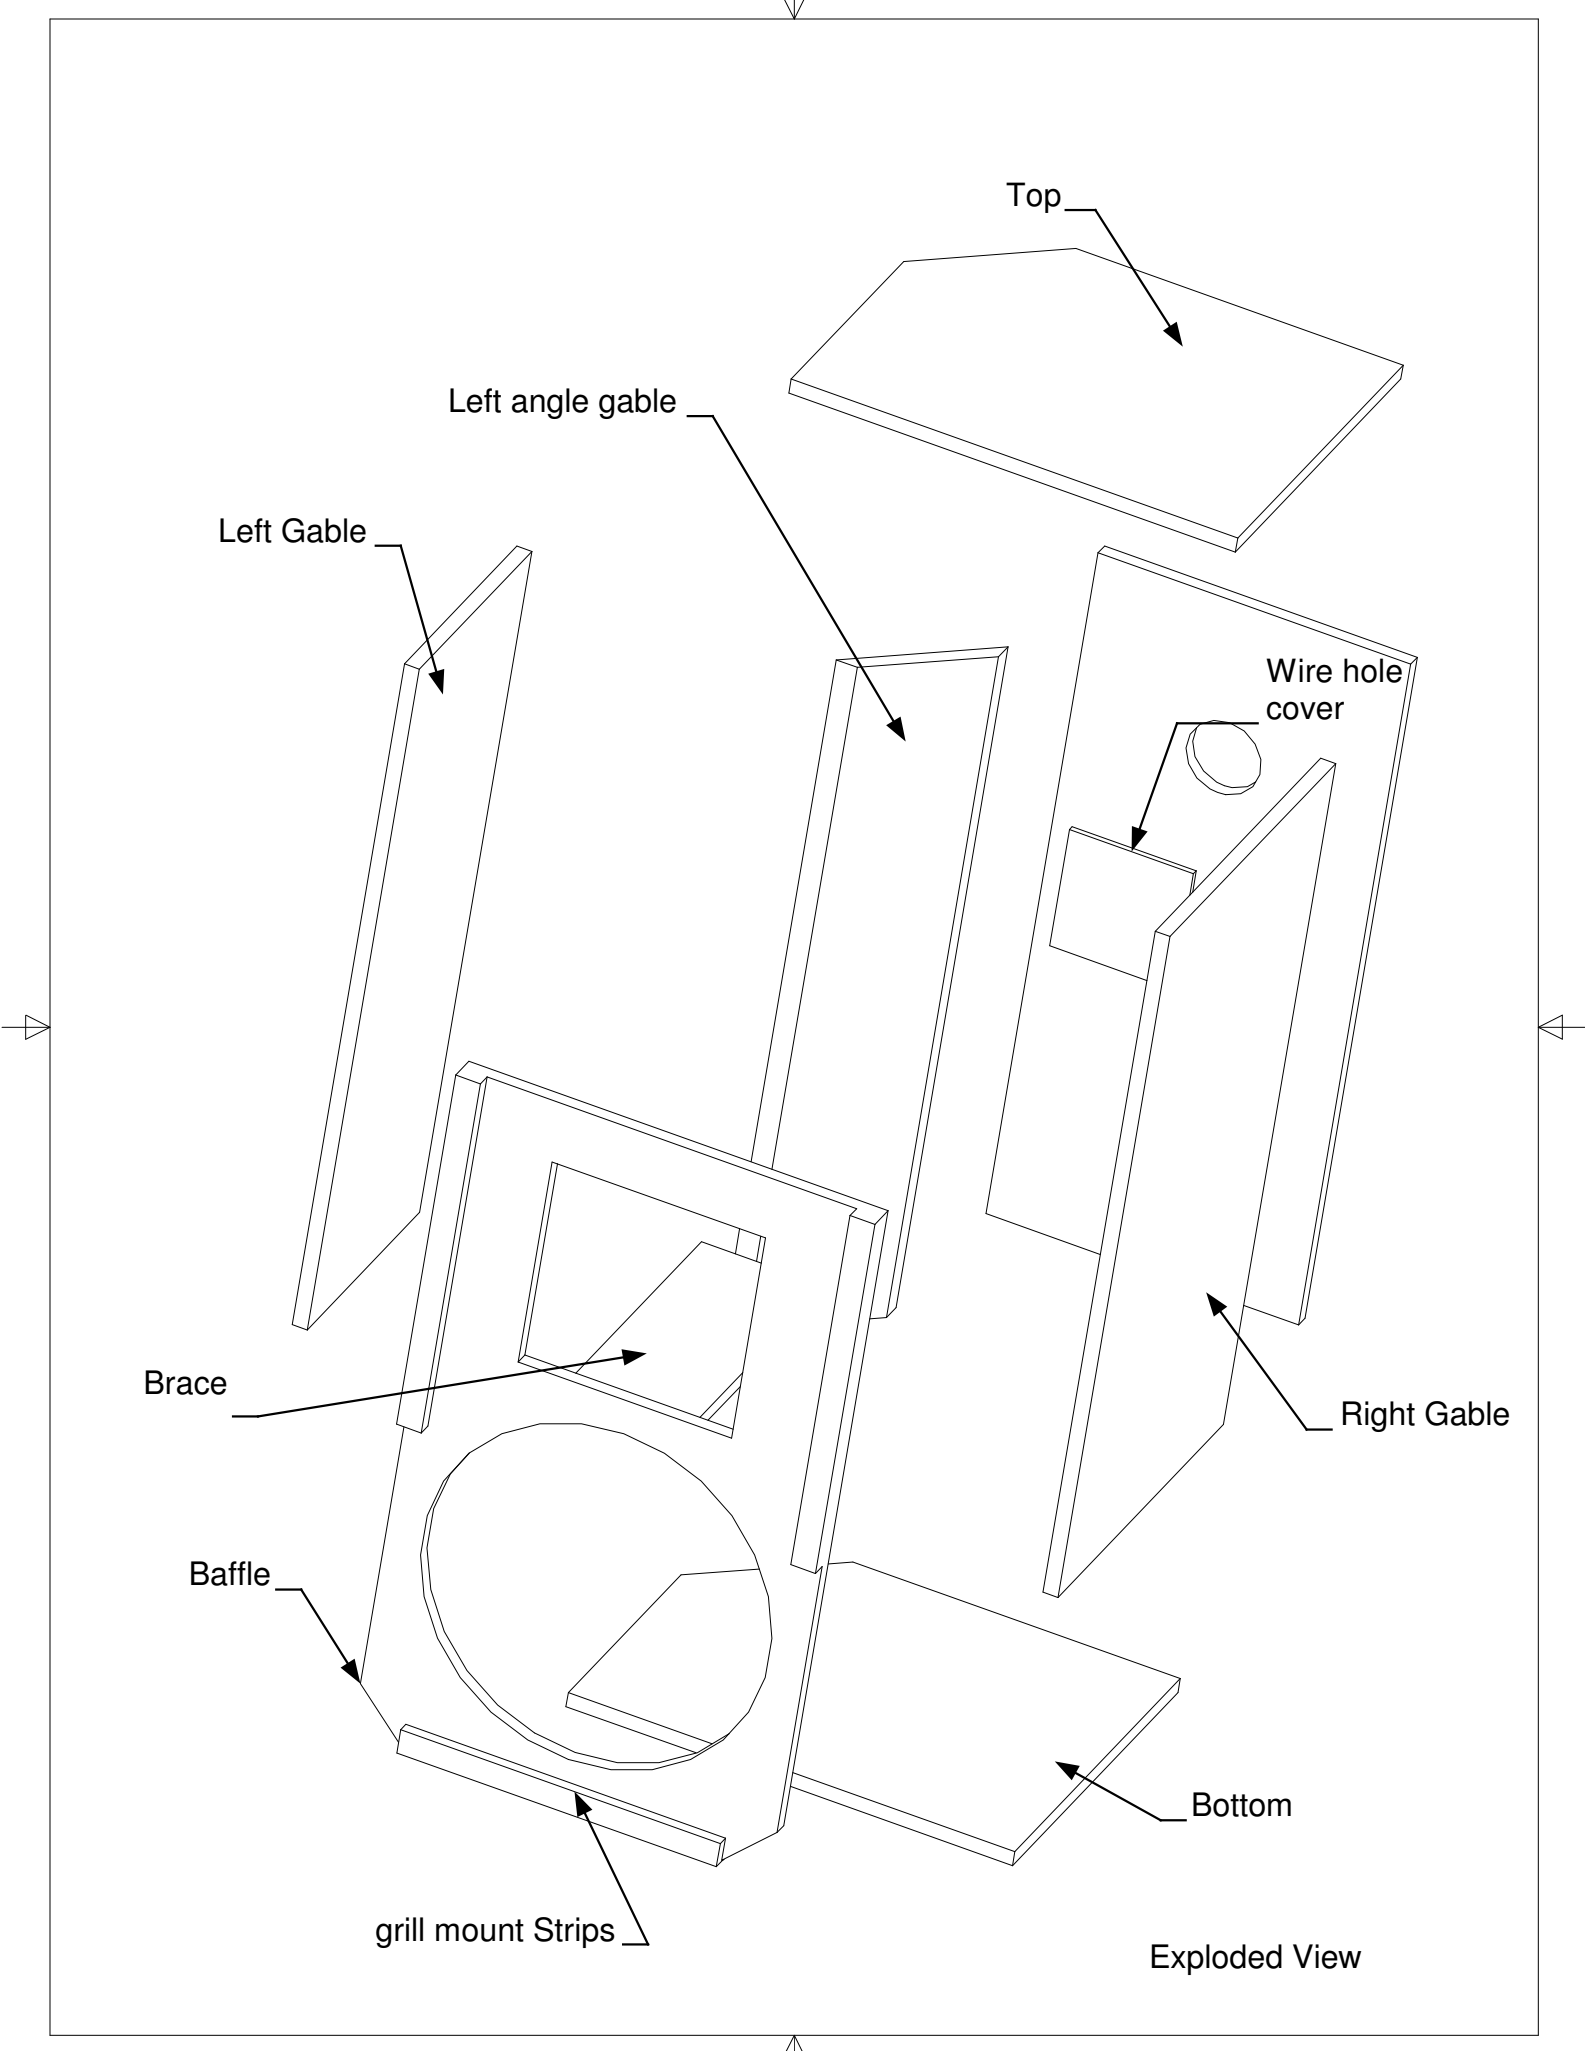

8192 Samples in 34.1 s, Frequency Res = 3.8 Hz, Time Res = 266.67 ms (301.33 feet)

CLUB 15 BAFFLE

CLUB 15