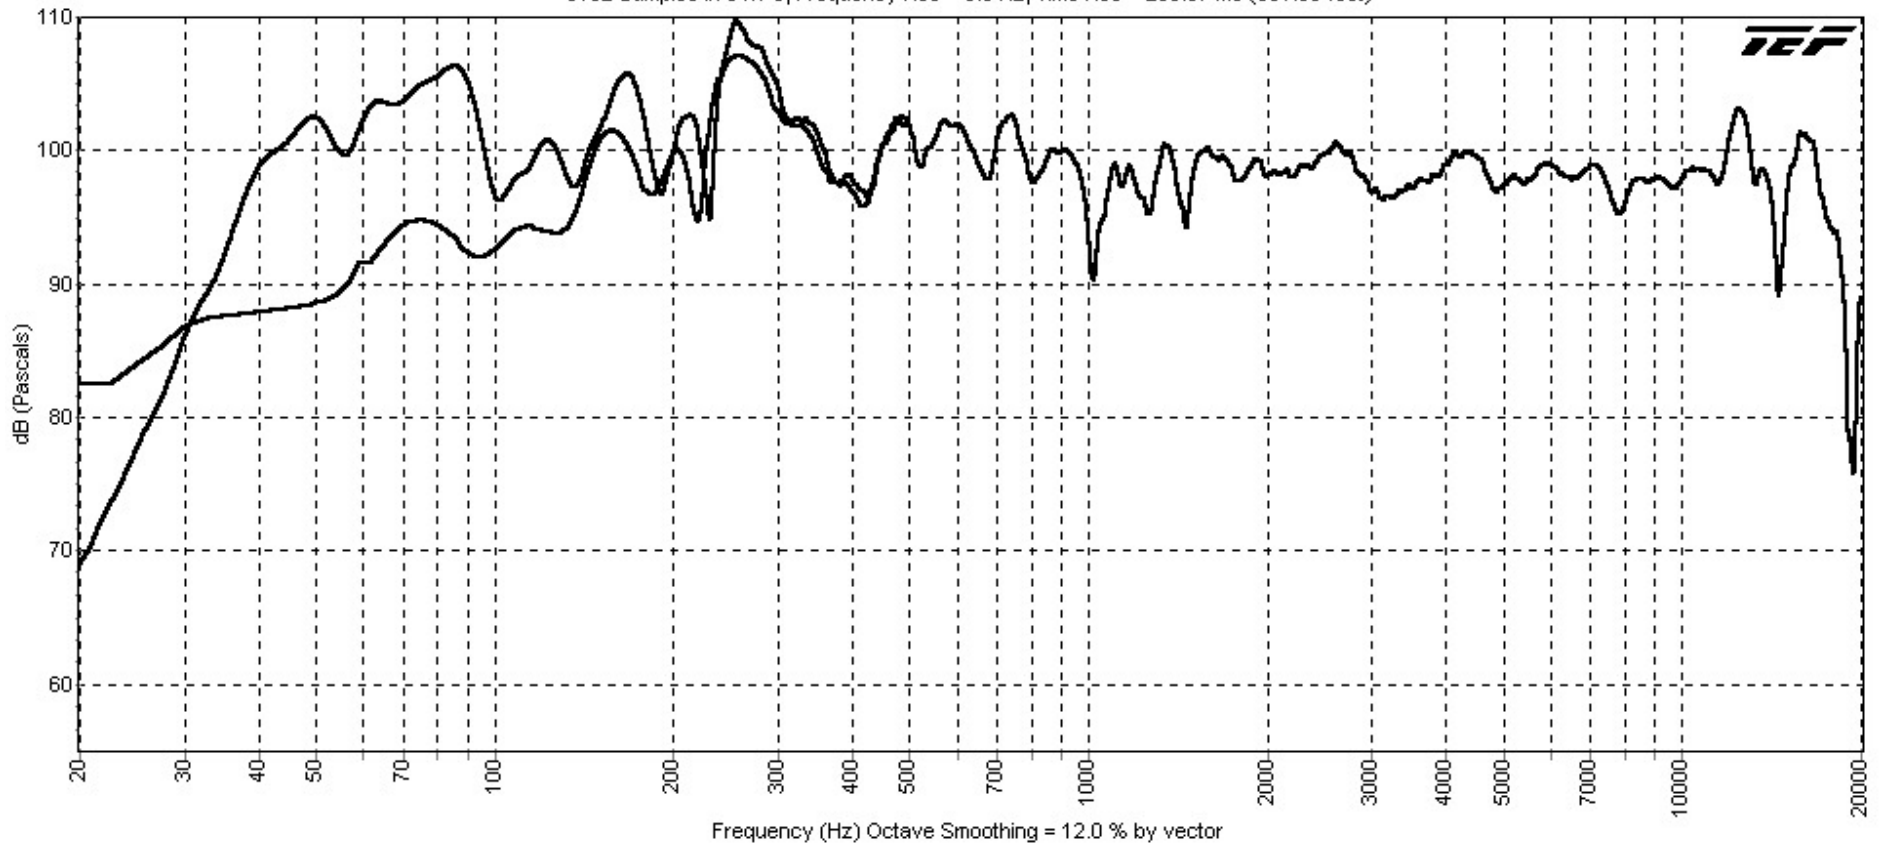

8192 Samples in 34.1 s, Frequency Res = 3.8 Hz, Time Res = 266.67 ms (301.33 feet)

CLUB 15 BAFFLE

CLUB 15