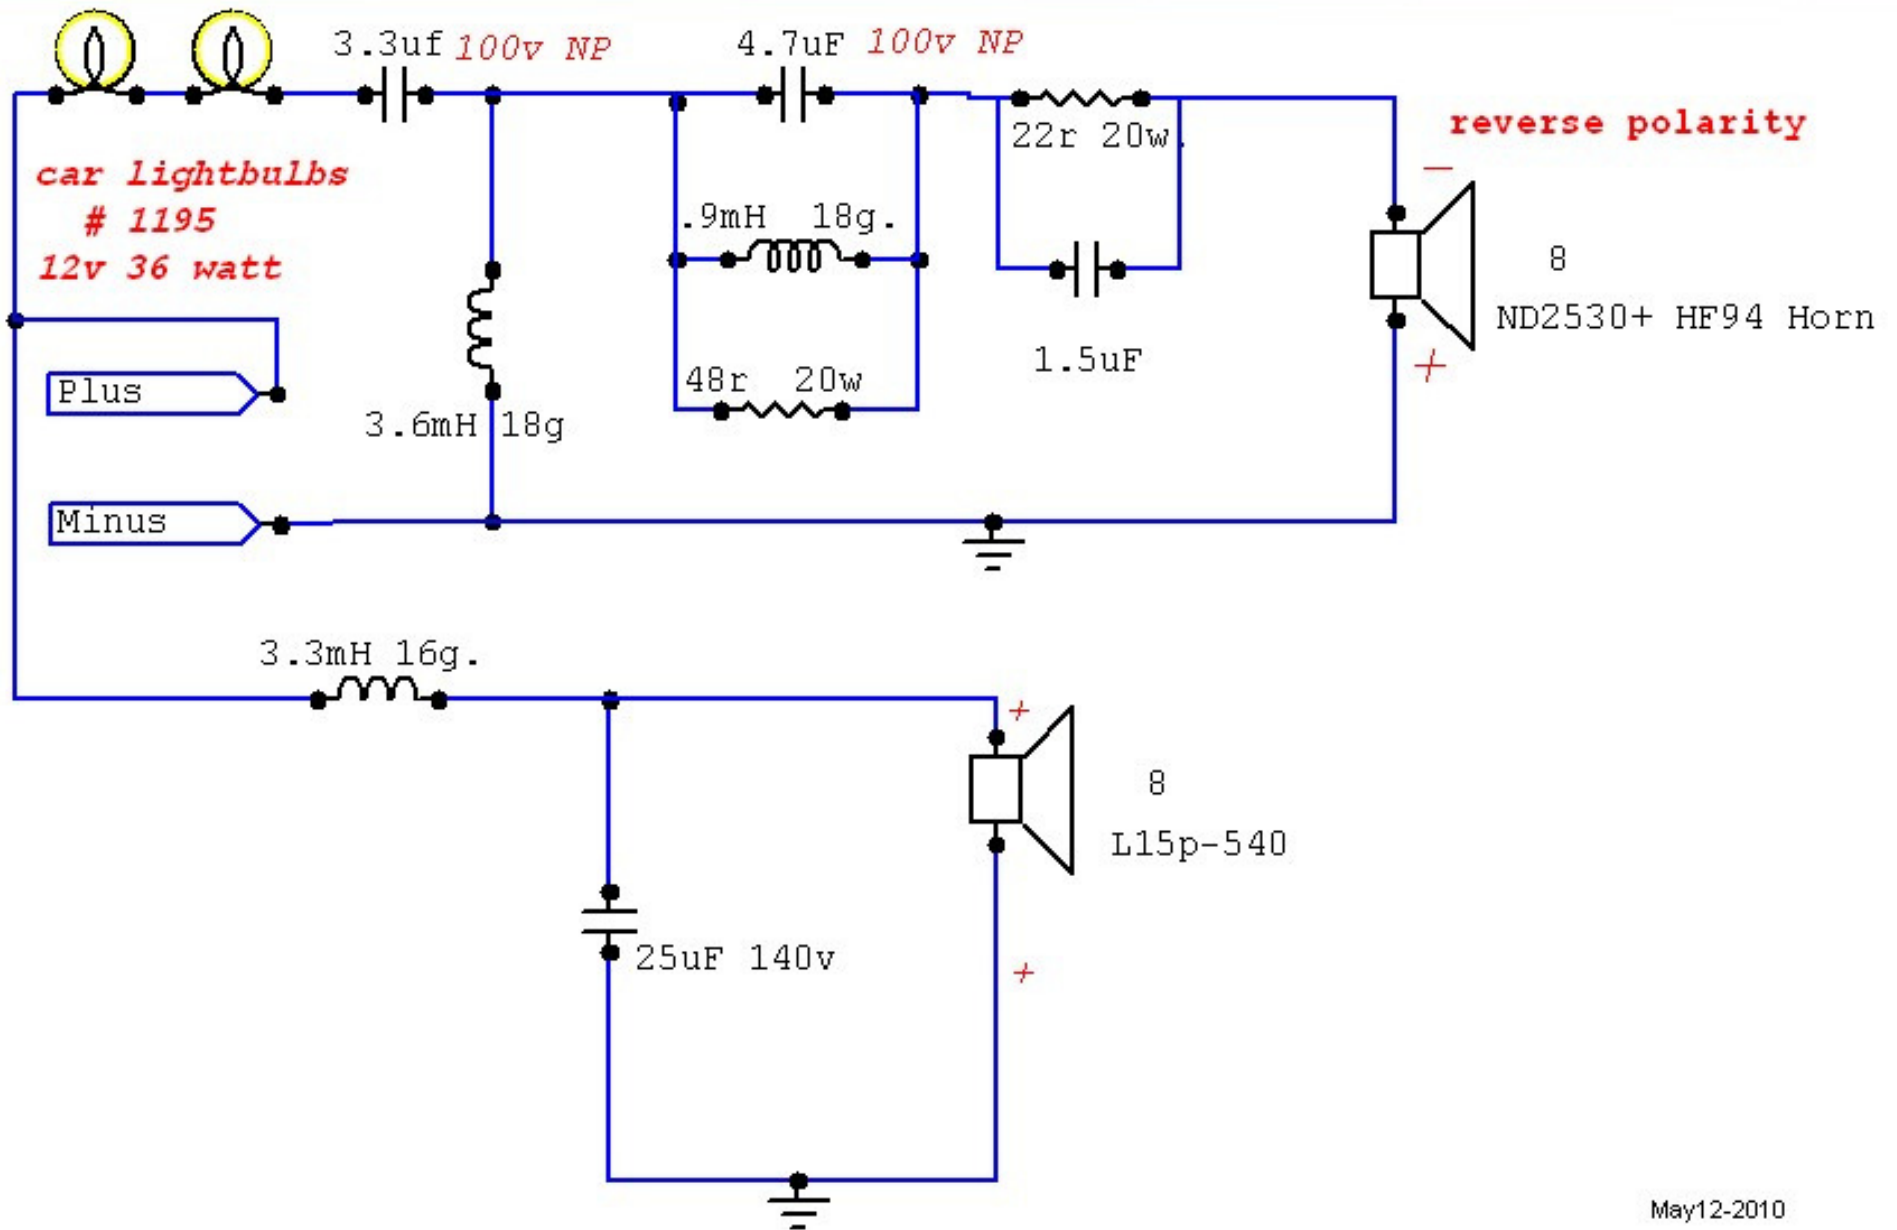

ND2530 hf driver

L15p-540 woofer