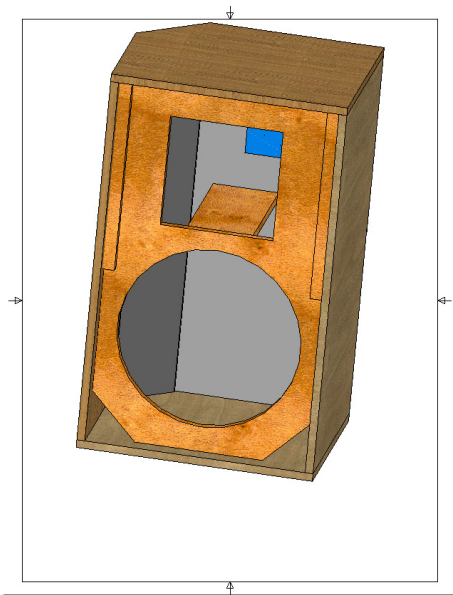

Pro Constructor series

Club 15 HP

The club 15 High Power is a powerful , portable wide range system with detailed low frequency performance.

Application: Club P.A. , Dance, Install
800 watts, 90 x 40 dispersion. X-over point 1500Hz