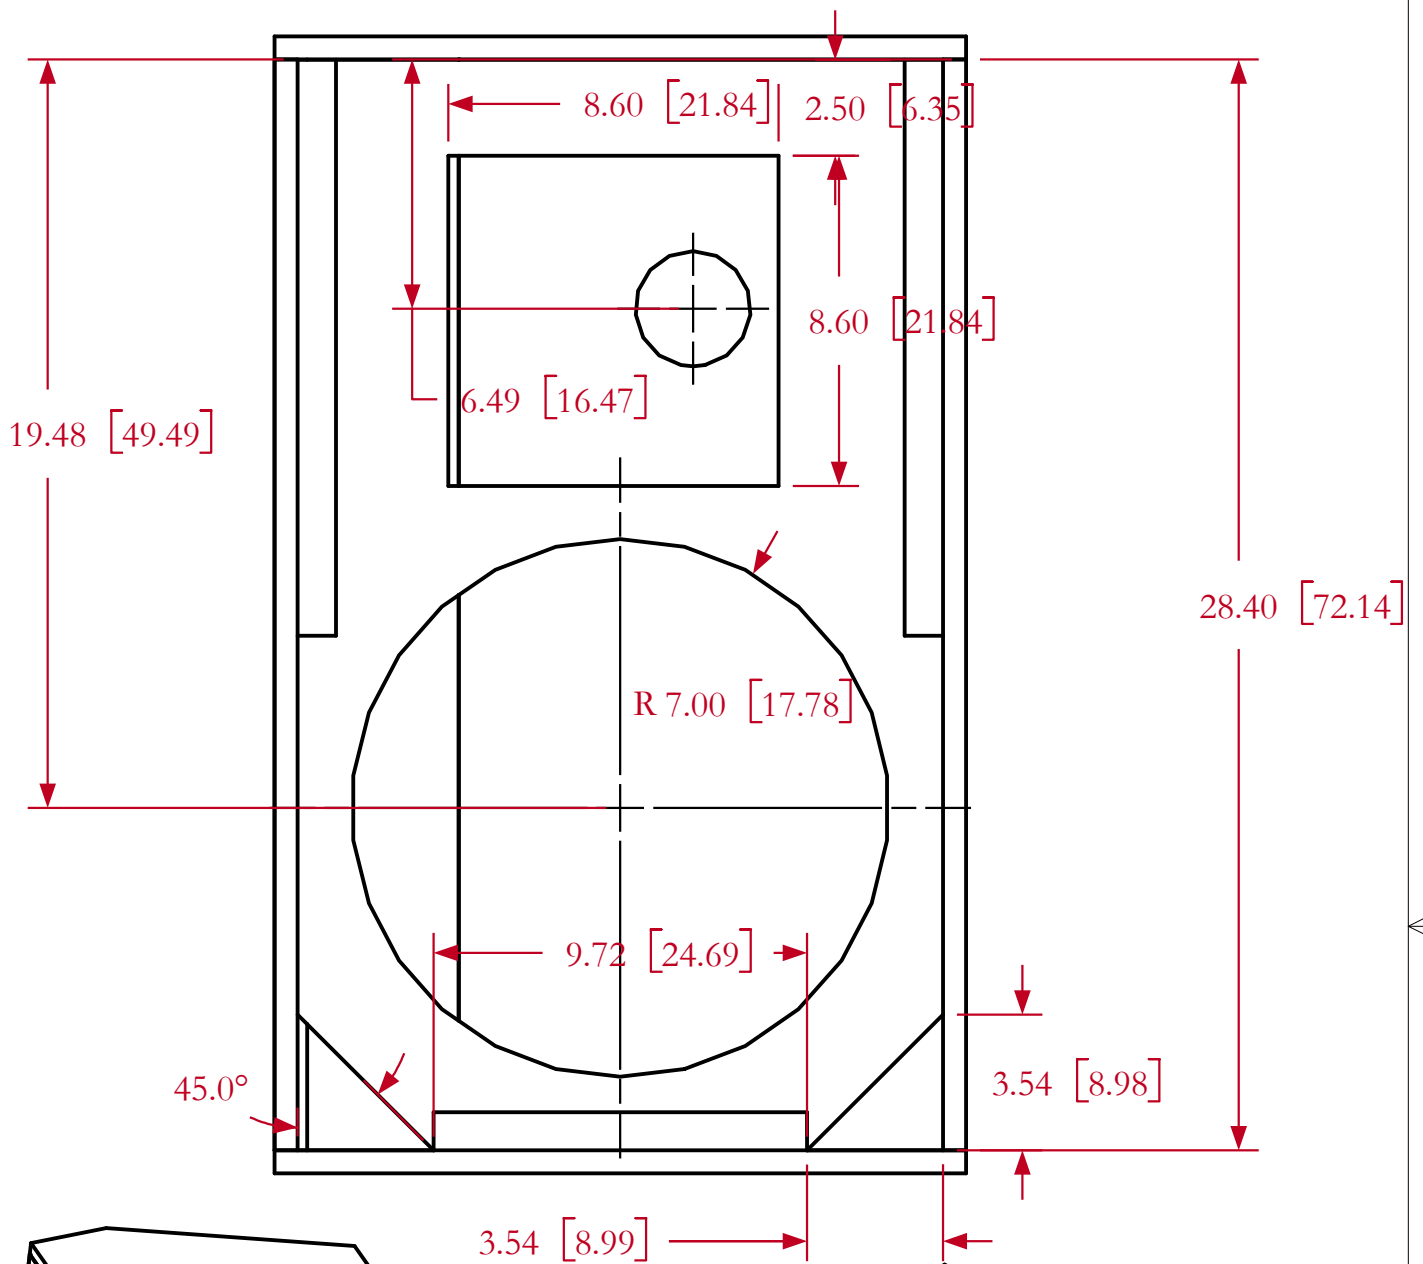

8192 Samples in 34.1 s, Frequency Res = 3.8 Hz, Time Res = 266.67 ms (301.33 feet)

CLUB 15 BAFFLE

CLUB 15