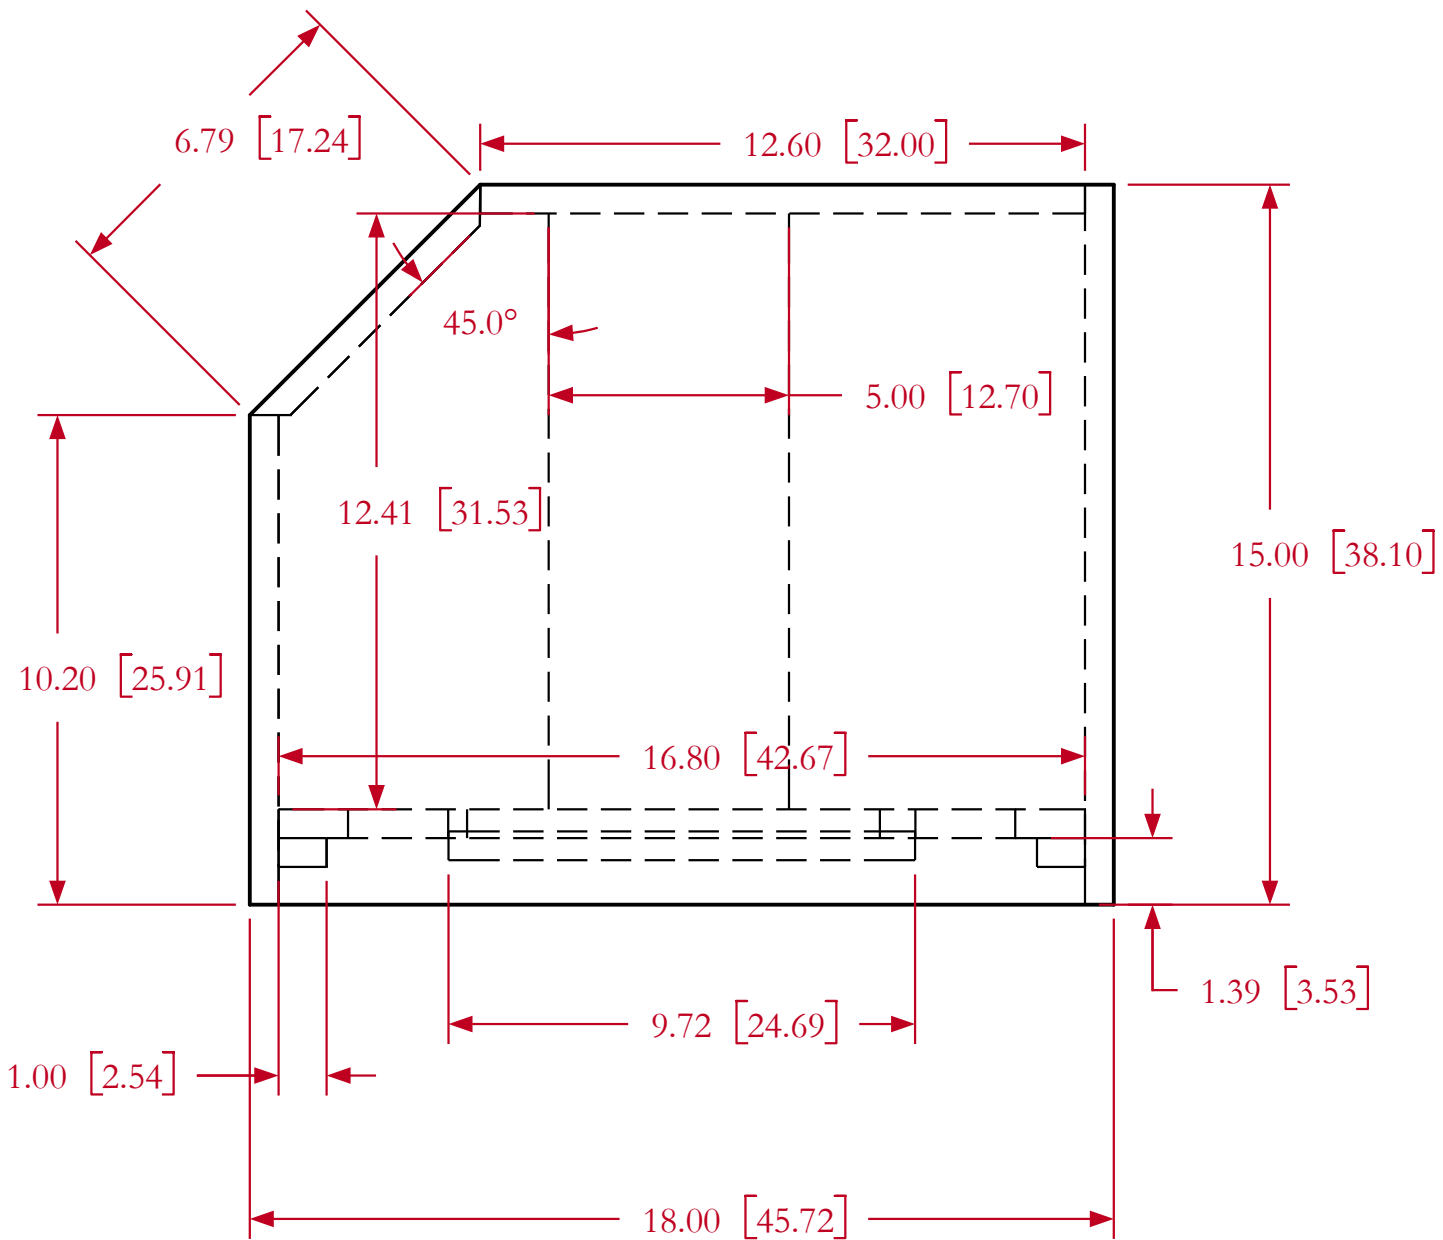

8192 Samples in 34.1 s, Frequency Res = 3.8 Hz, Time Res = 266.67 ms (301.33 feet)

CLUB 15 BAFFLE

CLUB 15