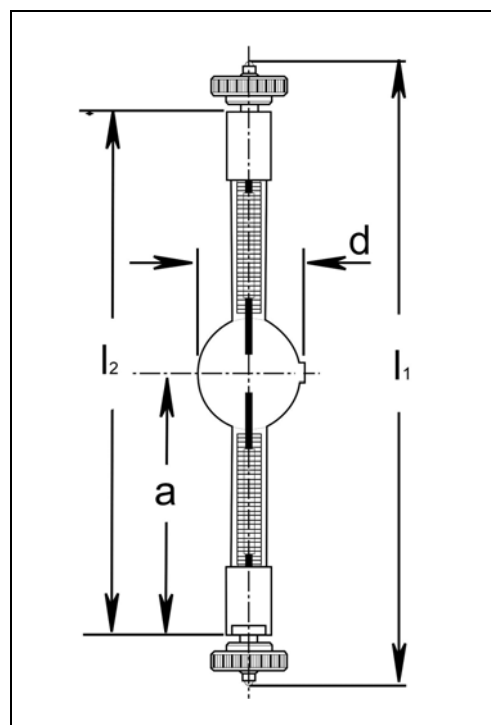

Technical Information

No. FO 5166 - subject to change without notice

Edition: 02/2005

Supersedes: 11/2004

Status: valid

Metal Halide Short Arc Lamp

SharXS® HTI® 1200 W/D7/60

■ Product description

The OSRAM SharXS® HTI® 1200 W/D7/60 is a compact double-ended ('D') metal halide lamp of the new SharXS® family. By the extra short arc of 7 mm ('7'), this lamp has a very high luminance and provides a high output for intelligent entertainment lighting. The "eXtreme Seal" technology enables higher pinch temperatures up to max. 450°C. Being doubled-ended (with pre-focus base) the lamp is suitable for hot restart.

■ Technical data *

Order reference	SharXS®	HTI® 1200 W/D7/60
Rated lamp wattage	W	1200
Rated lamp voltage	V	95 / 100
Rated lamp current (ECG/MCG)**	A	12.7 / 13.8
Ignition voltage (cold/hot)	kV _s	5 / 35 (max. 45)
Luminous flux	lm	110,000
Average luminance	cd/cm ²	41,000
Color temperature	K	6,000
Color rendering index CRI		> 90
Light arc length (cold)	mm	7
Lamp length (overall) l ₁	mm	max. 136
Lamp length l ₂	mm	115 ± 1
Diameter bulb d	mm	max. 21
LCL a	mm	57.5 ± 1
Average service life	h	750
Base (pre-focus)		SFc-10-4 with notch

* data are average values if no tolerance is noted

** ECG = electronic control gear / MCG = magnetic/conventional control gear

■ Lamp operation

Maximum permissible base temperature	°C	450 / with eXtreme Seal Technology (measured on Moly-foil/pinch)
Cooling		Forced cooling / fan
Burning position		Any