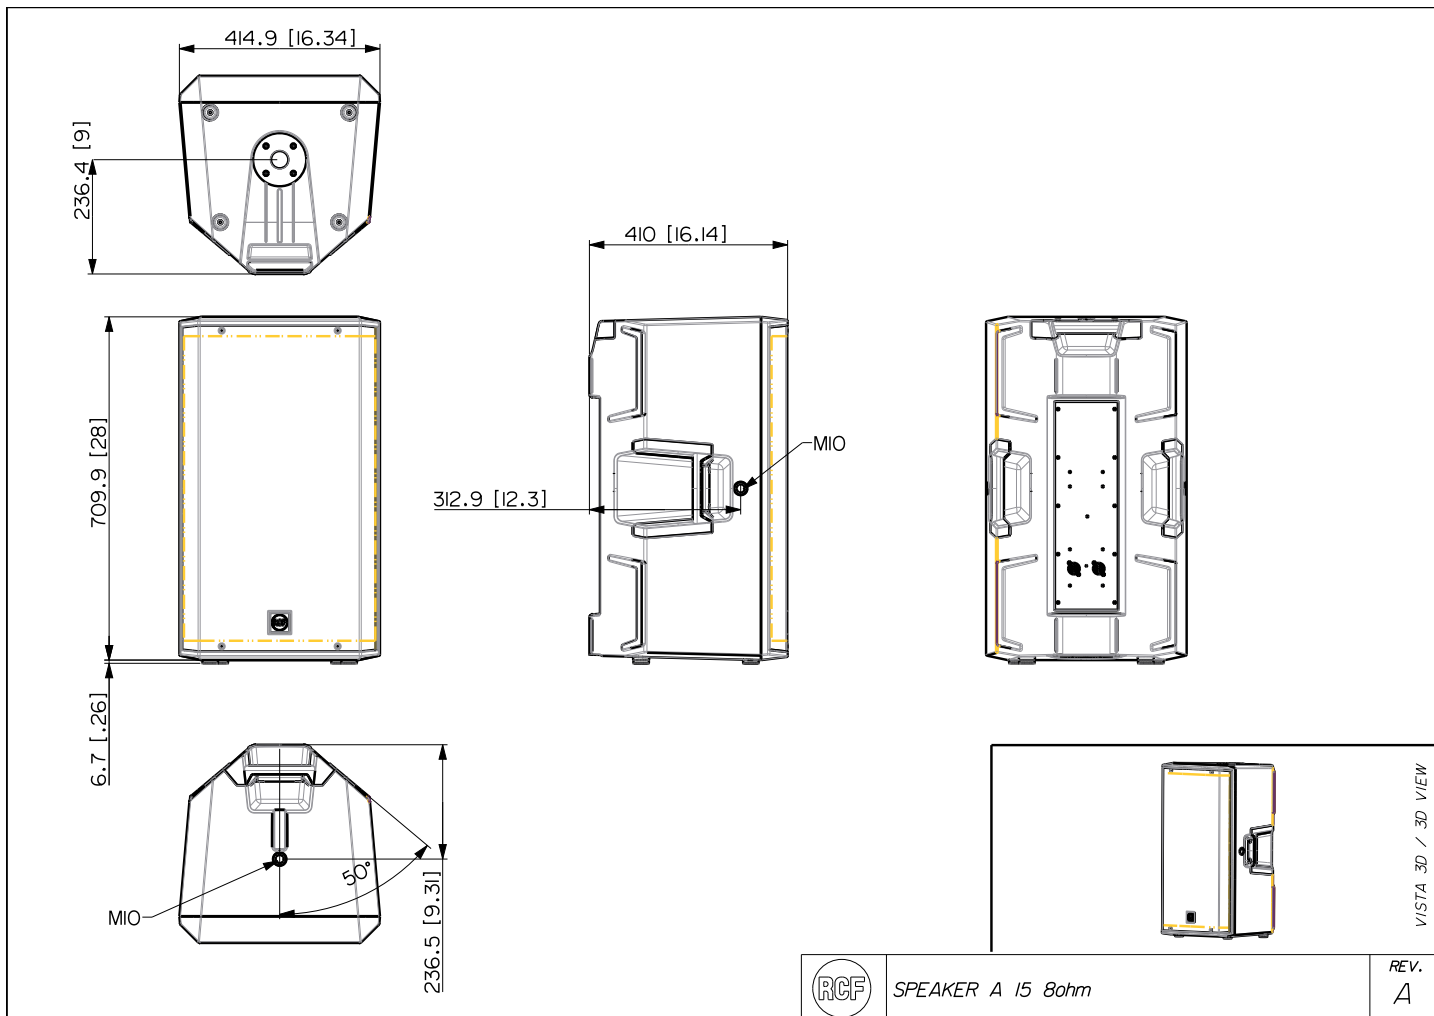

SPEAKER A 15 8ohm

REV.
A

VISTA 3D / 3D VIEW