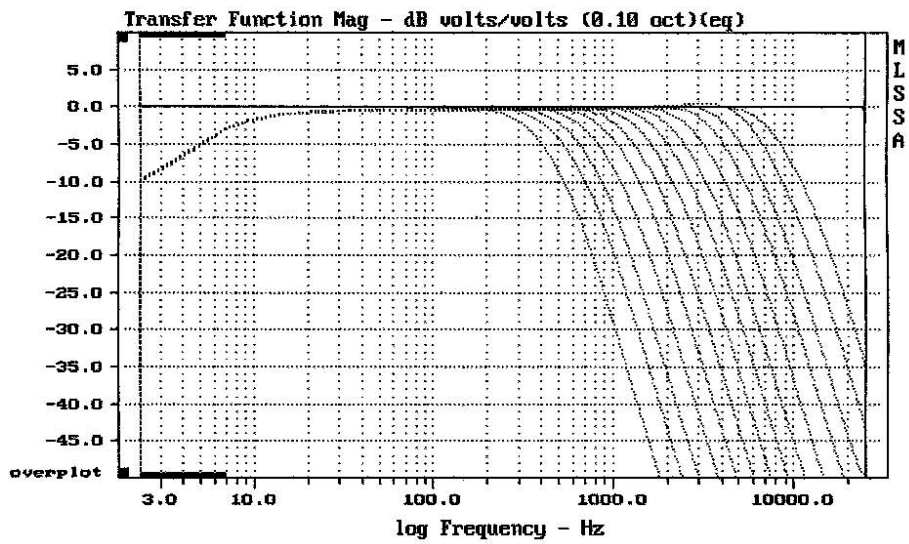

E-shop: <http://eshop.prodance.cz/xr1001/d-95427/>

CURSOR: $y = -0.707682$ $x = 25001.3809$ (10855)

ASHLY XR-1001

MLSSA: Frequency Domain

CURSOR: $y = -1.58901$ $x = 25001.3809$ (10855)

ASHLY XR-1001

E-shop: <http://eshop.prodance.cz/xr1001/d-95427/>

ASHLY XR-1001

MLSSA: Frequency Domain

ASHLY XR-1001

E-shop: <http://eshop.prodance.cz/xr1001/d-95427/>

CURSOR: y = -79.5737 x = 25001.3889 (10855)

ASHLY XR-1001

MLSSA: Frequency Domain

CURSOR: y = -59.2486 x = 25001.3889 (10855)