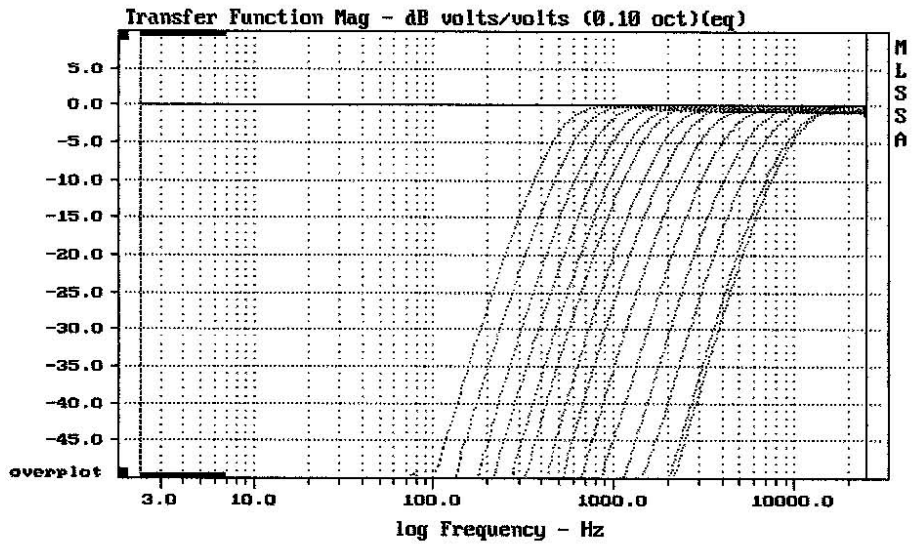

E-shop: <http://eshop.prodance.cz/xr1001/d-95427/>

CURSOR: $y = -0.707682$ $x = 25001.3809$ (10855)

ASHLY XR-1001

MLSSA: Frequency Domain

CURSOR: $y = -1.58901$ $x = 25001.3809$ (10855)

ASHLY XR-1001

E-shop: <http://eshop.prodance.cz/xr1001/d-95427/>

ASHLY XR-1001

MLSSA: Frequency Domain

ASHLY XR-1001

E-shop: <http://eshop.prodance.cz/xr1001/d-95427/>

CURSOR: y = -79.5737 x = 25001.3889 (10855)

ASHLY XR-1001

MLSSA: Frequency Domain

CURSOR: y = -59.2486 x = 25001.3889 (10855)