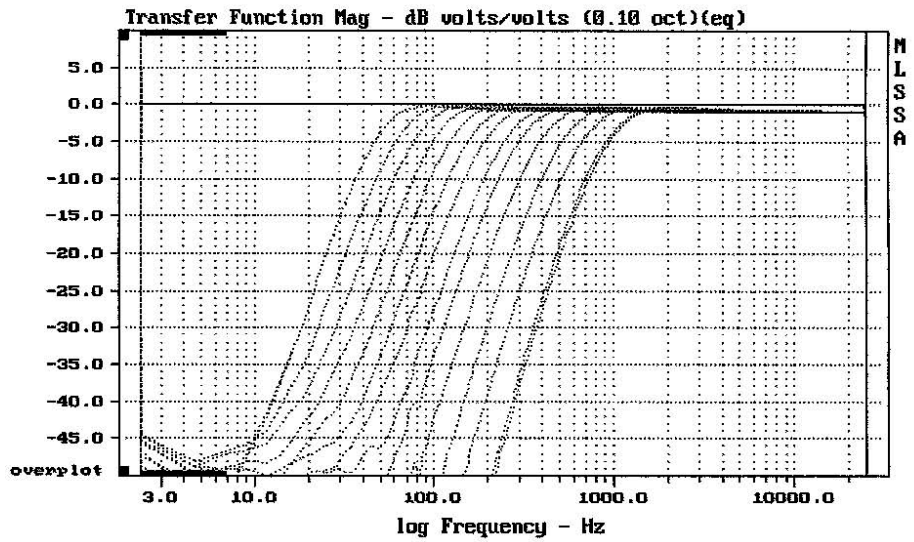

E-shop: <http://eshop.prodance.cz/xr1001/d-95427/>

CURSOR: $y = -0.707682$ $x = 25001.3809$ (10855)

ASHLY XR-1001

MLSSA: Frequency Domain

CURSOR: $y = -1.58901$ $x = 25001.3809$ (10855)

ASHLY XR-1001

E-shop: <http://eshop.prodance.cz/xr1001/d-95427/>

ASHLY XR-1001

MLSSA: Frequency Domain

ASHLY XR-1001

E-shop: <http://eshop.prodance.cz/xr1001/d-95427/>

CURSOR: y = -79.5737 x = 25001.3889 (10855)

ASHLY XR-1001

MLSSA: Frequency Domain

CURSOR: y = -59.2486 x = 25001.3889 (10855)