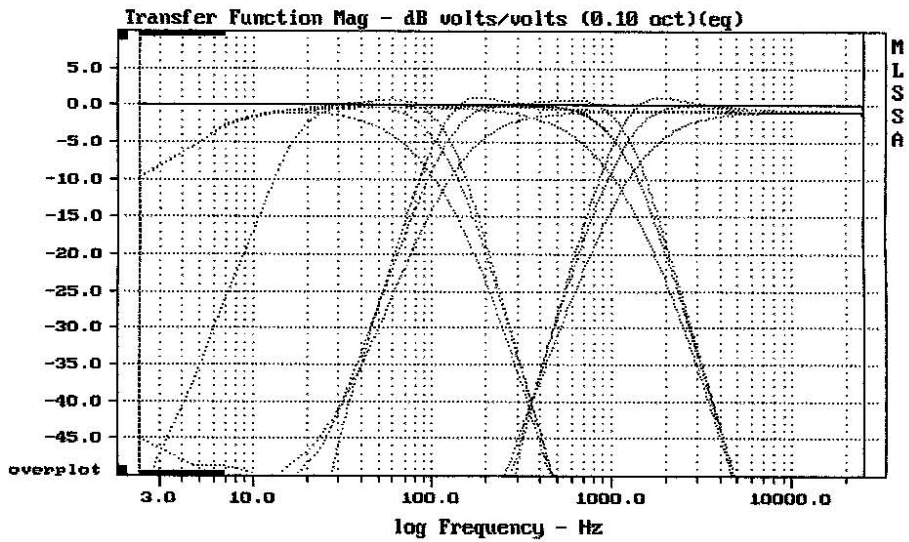

ASHLY XR-1001

MLSSA: Frequency Domain

ASHLY XR-1001

E-shop: <http://eshop.prodance.cz/xr1001/d-95427/>

CURSOR: y = -79.5737 x = 25001.3889 (10855)

ASHLY XR-1001

MLSSA: Frequency Domain

CURSOR: y = -59.2486 x = 25001.3889 (10855)