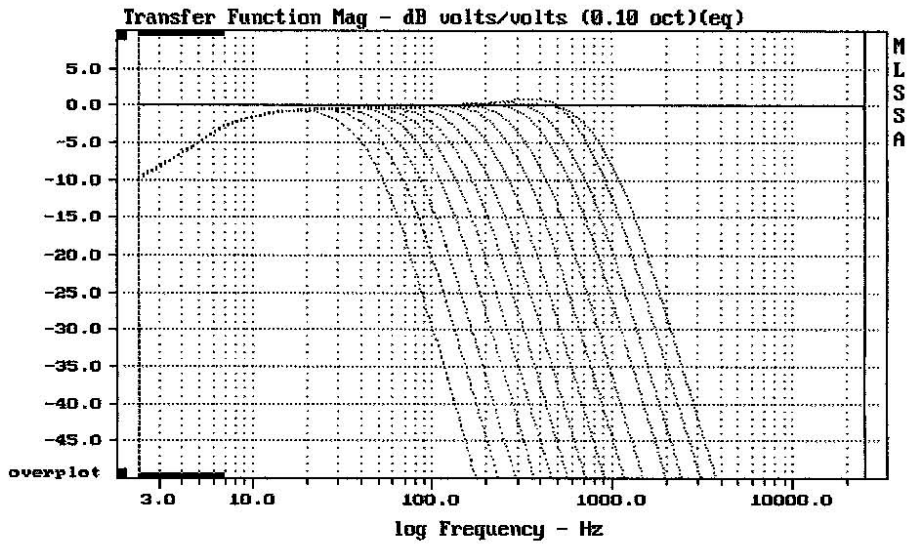

E-shop: <http://eshop.prodance.cz/xr1001/d-95427/>

CURSOR: $y = -0.707682$ $x = 25001.3809$ (10855)

ASHLY XR-1001

MLSSA: Frequency Domain

CURSOR: $y = -1.58901$ $x = 25001.3809$ (10855)

ASHLY XR-1001

E-shop: <http://eshop.prodance.cz/xr1001/d-95427/>

ASHLY XR-1001

MLSSA: Frequency Domain

ASHLY XR-1001

E-shop: <http://eshop.prodance.cz/xr1001/d-95427/>

CURSOR: y = -79.5737 x = 25001.3889 (10855)

ASHLY XR-1001

MLSSA: Frequency Domain

CURSOR: y = -59.2486 x = 25001.3889 (10855)