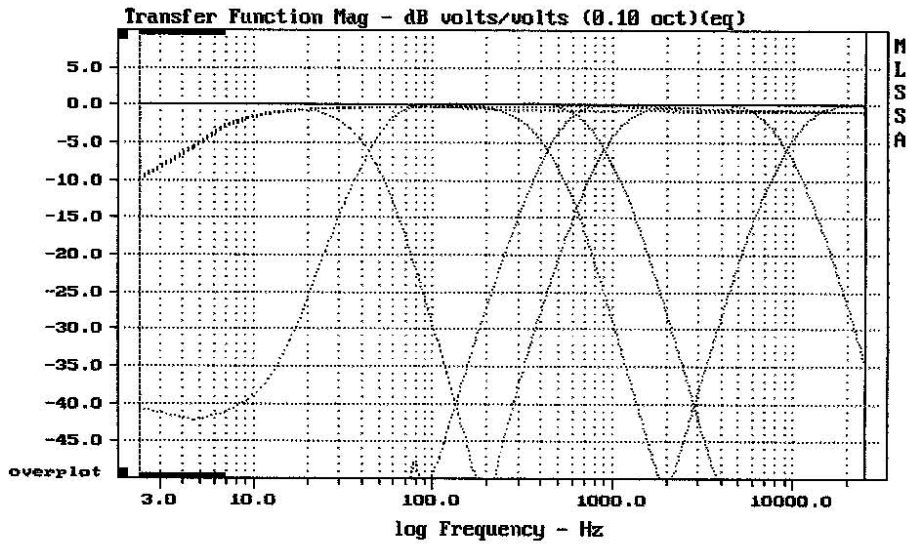

E-shop: <http://eshop.prodance.cz/xr1001/d-95427/>

CURSOR: $y = -0.707682$ $x = 25001.3809$ (10855)

ASHLY XR-1001

MLSSA: Frequency Domain

CURSOR: $y = -1.58901$ $x = 25001.3809$ (10855)

ASHLY XR-1001

E-shop: <http://eshop.prodance.cz/xr1001/d-95427/>

ASHLY XR-1001

MLSSA: Frequency Domain

ASHLY XR-1001

E-shop: <http://eshop.prodance.cz/xr1001/d-95427/>

CURSOR: y = -79.5737 x = 25001.3889 (10855)

ASHLY XR-1001

MLSSA: Frequency Domain

CURSOR: y = -59.2486 x = 25001.3889 (10855)