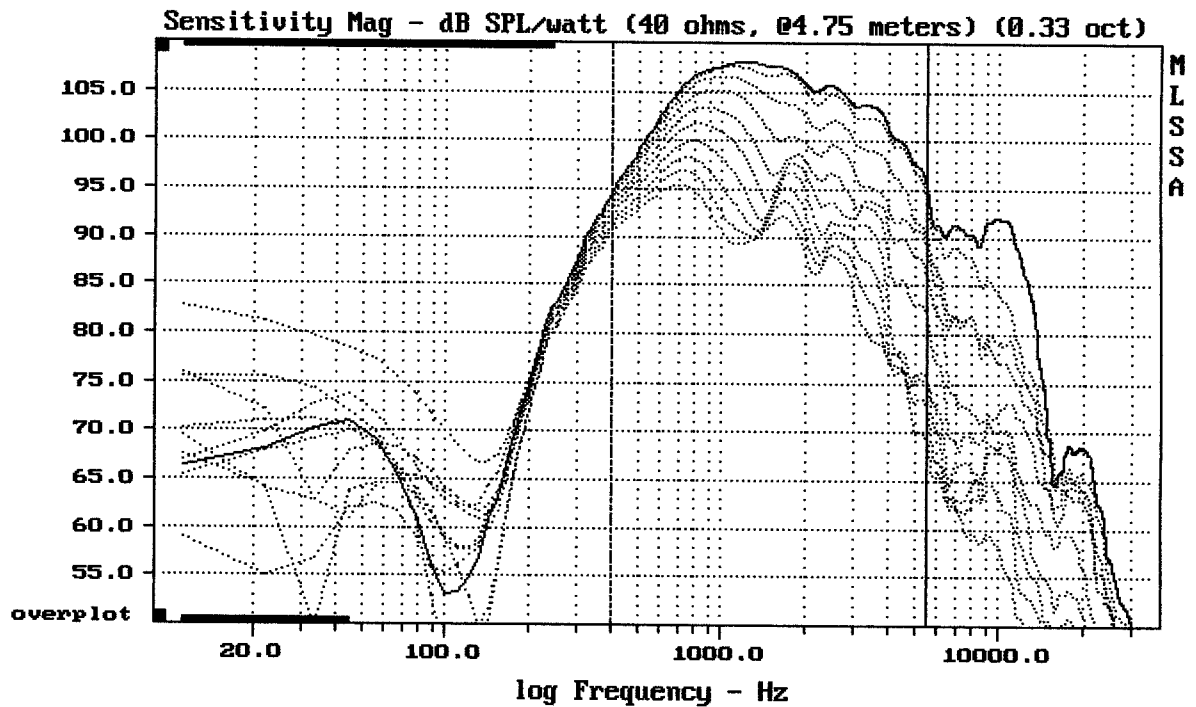

E-shop:

<http://eshop.prodance.cz/hd-3216-t/d-88266/>

mean: 461.5, rms: 470.3, std: 90.48, max: 642.2, min: 245.6

RCF HD3216/T

MLSSA: Frequency Domain

Level (400:5504 Hz) = 105.43 dB SPL/watt (40 ohms, @4.75 meters)

RCF HD3216/T

-84.22 dB, 888 Hz (20), 3.410 msec (32)

DTTO

Overlay Compare: dev= +16/-7.7, std= 5.2, avg= -20

RCF HD3216/T