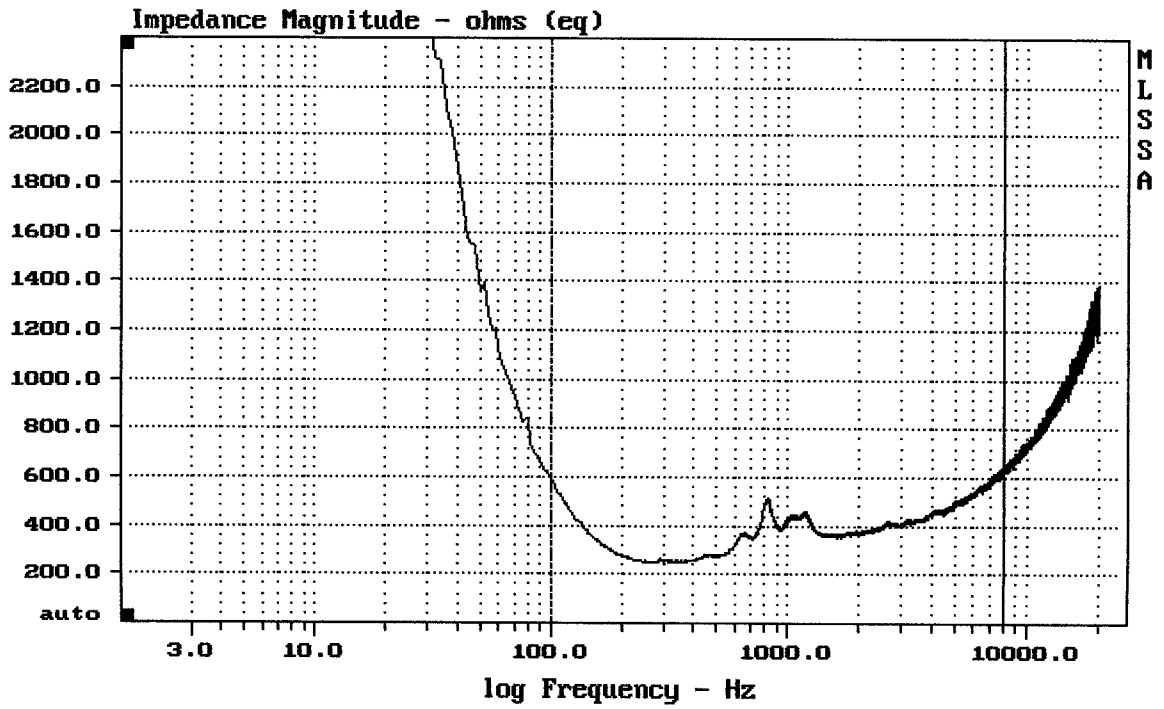

E-shop:

<http://eshop.prodance.cz/hd-3216-t/d-88266/>

mean: 461.5, rms: 470.3, std: 90.48, max: 642.2, min: 245.6

RCF HD3216/T

MLSSA: Frequency Domain

Level (400:5504 Hz) = 105.43 dB SPL/watt (40 ohms, @4.75 meters)

RCF HD3216/T

-84.22 dB, 888 Hz (20), 3.410 msec (32)

DTTO

Overlay Compare: dev= +16/-7.7, std= 5.2, avg= -20

RCF HD3216/T