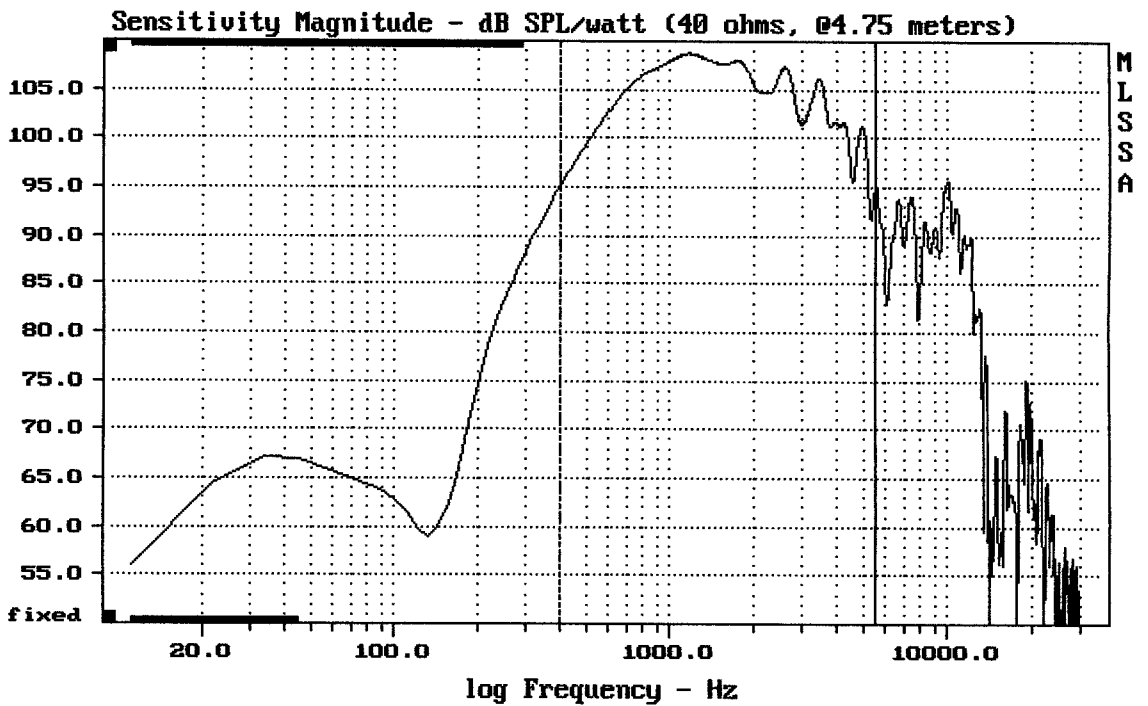

E-shop:

<http://eshop.prodance.cz/hd-3216-t/d-88266/>

mean: 461.5, rms: 470.3, std: 90.48, max: 642.2, min: 245.6

RCF HD3216/T

MLSSA: Frequency Domain

Level (400:5504 Hz) = 105.43 dB SPL/watt (40 ohms, @4.75 meters)

RCF HD3216/T

-84.22 dB, 888 Hz (20), 3.410 msec (32)

DTTO

Overlay Compare: dev= +16/-7.7, std= 5.2, avg= -20

RCF HD3216/T