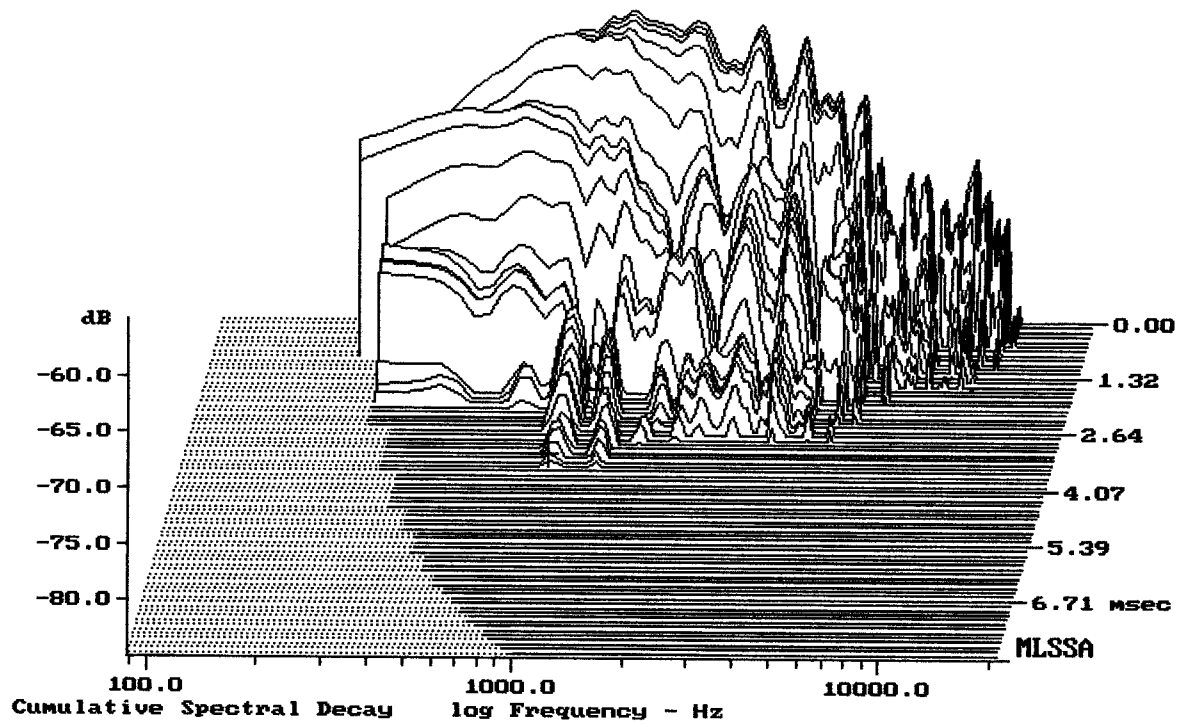

E-shop:

<http://eshop.prodance.cz/hd-3216-t/d-88266/>

mean: 461.5, rms: 470.3, std: 90.48, max: 642.2, min: 245.6

RCF HD3216/T

MLSSA: Frequency Domain

Level (400:5504 Hz) = 105.43 dB SPL/watt (40 ohms, @4.75 meters)

RCF HD3216/T

-84.22 dB, 888 Hz (20), 3.410 msec (32)

DTTO

Overlay Compare: dev= +16/-7.7, std= 5.2, avg= -20

RCF HD3216/T