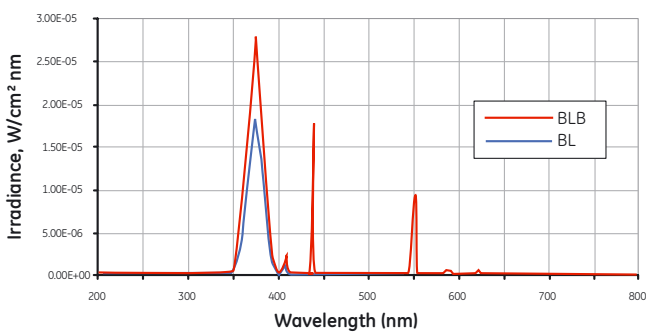

GE UV Lamps

Blacklight & Blacklight Blue

Blacklight lamps consist of a regular fluorescent tube with a special phosphor coating to emit in the UVA range. The phosphors give effective irradiance over life.

Blacklight Blue lamps are made of cobalt blue glass which absorbs most visible light. For specific UV maintenance please reference specific product data sheets.

Spectral Power Blacklight, Blacklight Blue