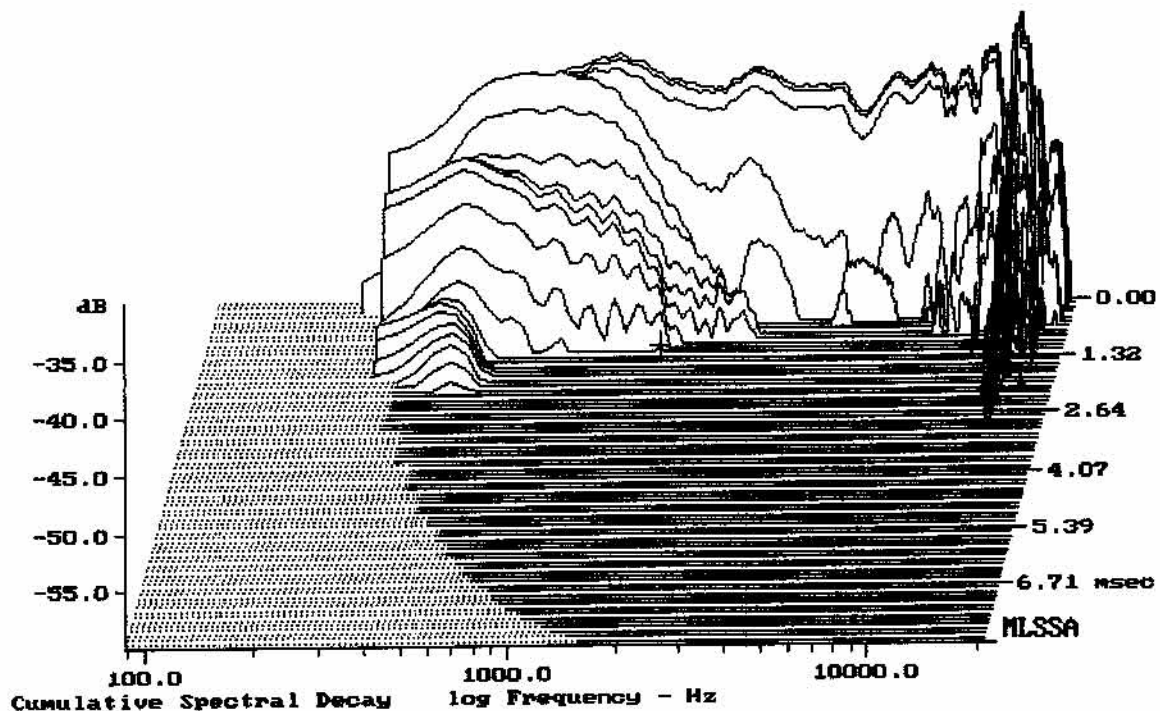

Level (799:17001 Hz) = 110.61 dB SPL/watt (8 ohms, @1.70 meters)

CB045 + DE750

MLSSA: Frequency Domain

-59.37 dB, 1598 Hz (36), 1.210 msec (12)

Overlay Compare: dev= +11/-12, std= 7.2, avg= -27

CB045 + DE750

MLSSA: Frequency Domain

Overlay Compare: dev= +17/-7, std= 5.4, avg= -27

CB045 + DE750