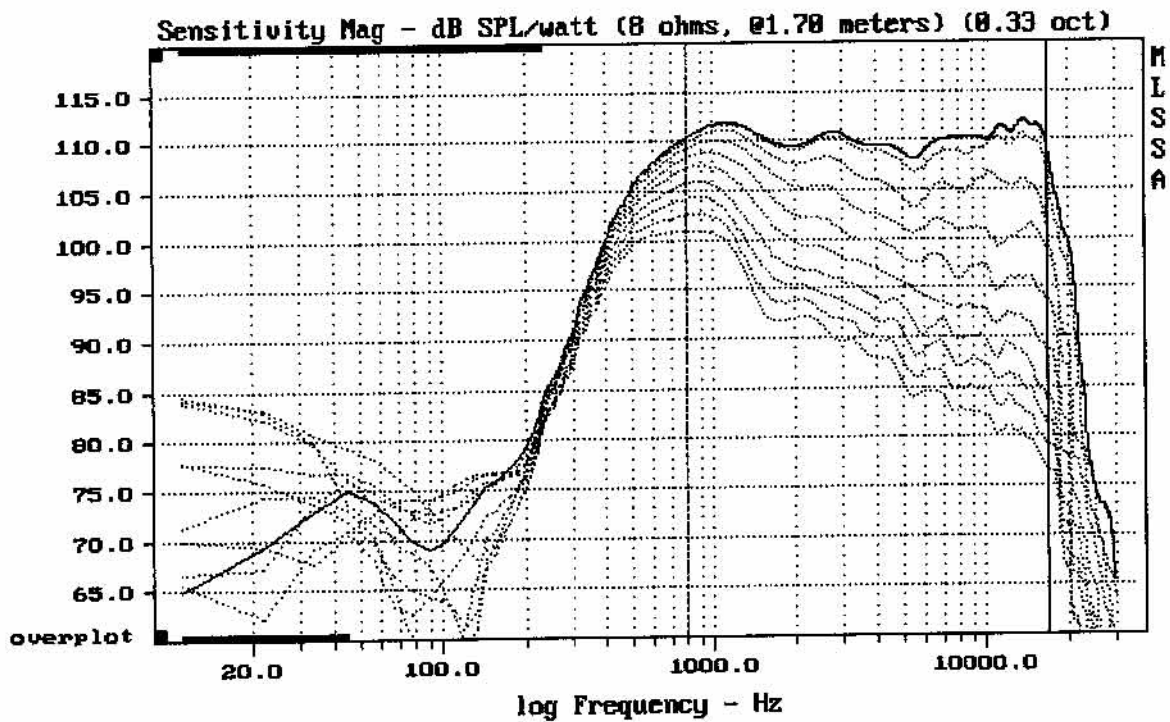

Level (799:17001 Hz) = 110.61 dB SPL/watt (8 ohms, @1.70 meters)

CB045 + DE750

MLSSA: Frequency Domain

-59.37 dB, 1598 Hz (36), 1.210 msec (12)

Overlay Compare: dev= +11/-12, std= 7.2, avg= -27

CB045 + DE750

MLSSA: Frequency Domain

Overlay Compare: dev= +17/-7, std= 5.4, avg= -27

CB045 + DE750