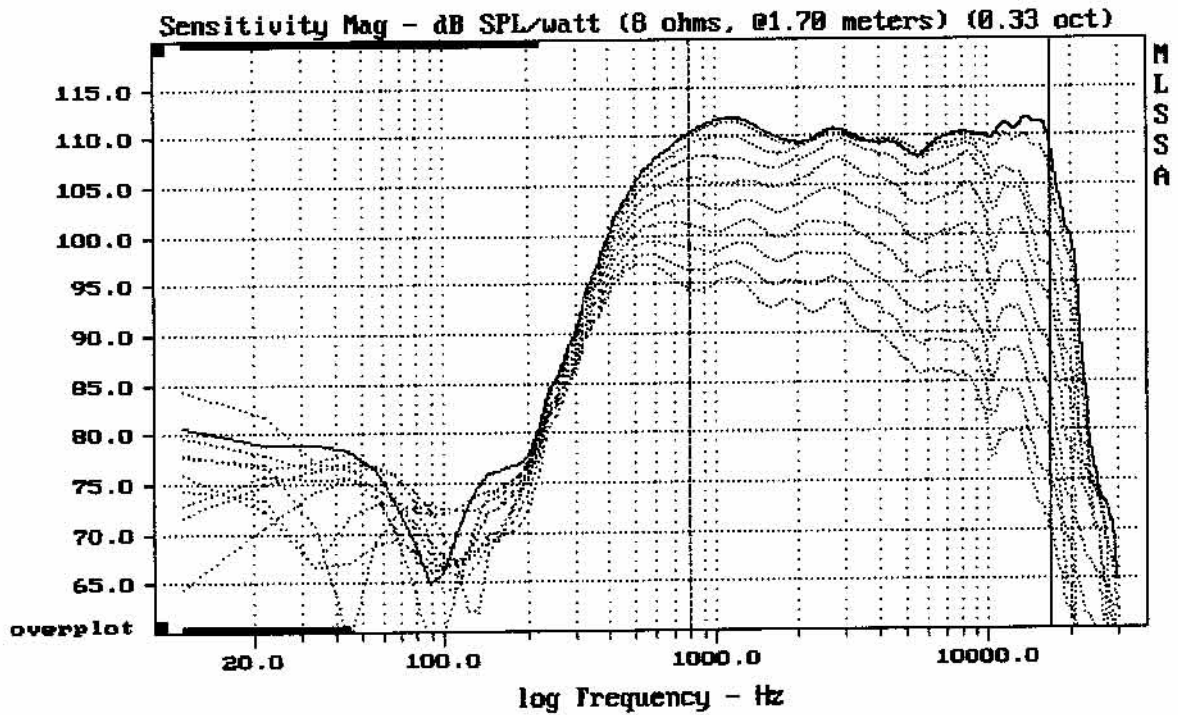

Level (799:17001 Hz) = 110.61 dB SPL/watt (8 ohms, @1.70 meters)

CB045 + DE750

MLSSA: Frequency Domain

-59.37 dB, 1598 Hz (36), 1.210 msec (12)

Overlay Compare: dev= +11/-12, std= 7.2, avg= -27

CB045 + DE750

MLSSA: Frequency Domain

Overlay Compare: dev= +17/-7, std= 5.4, avg= -27

CB045 + DE750