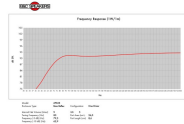

6PS38

LF Drivers - 6.5 Inches