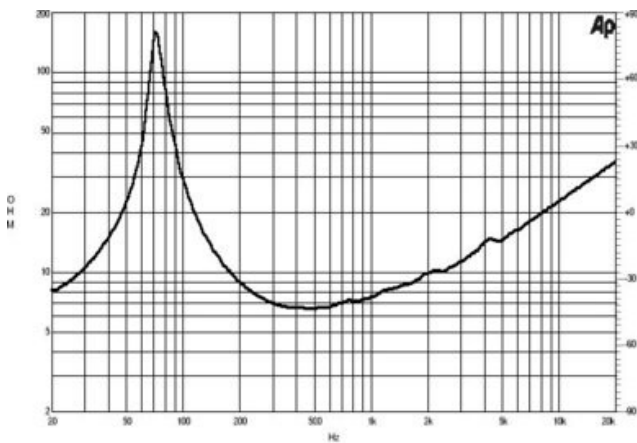

- 300W continuous power capacity
- 38 mm (1.5 in) aluminium voice coil
- 70 - 5000 Hz frequency response
- 94 dB sensitivity