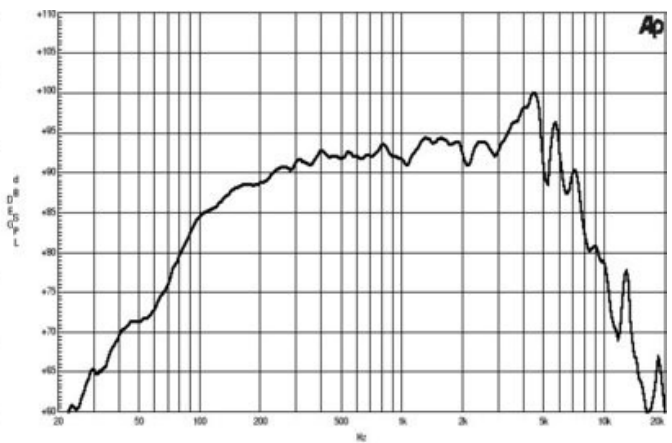

# 6PS38

LF Drivers - 6.5 Inches

- 300W continuous power capacity
- 38 mm (1.5 in) aluminium voice coil
- 70 - 5000 Hz frequency response
- 94 dB sensitivity

## SPECIFICATIONS

Nominal diameter	170 mm (6.69 in)
Nominal impedance	8 $\Omega$
Minimum impedance	6.6 $\Omega$
Nominal power handling <sup>1</sup>	150 W
Continuous power handling <sup>2</sup>	300 W
Sensitivity (1W/1m) <sup>3</sup>	94.0 dB
Frequency range	70 - 5000 Hz
Voice coil diameter	38 mm (1.5 in)
Winding material	Aluminium
Former material	Glass Fibre
Winding depth	12 mm (0.49 in)
Magnetic gap depth	6 mm (0.24 in)
Flux density	1.4 T

## PARAMETERS

Fs	75 Hz
Re	5.4 $\Omega$
Qes	0.31
Qms	11.7
Qts	0.3
Vas	8.0 dm <sup>3</sup> (0.28 ft <sup>3</sup> )
Sd	132.0 cm <sup>2</sup> (20.46 in <sup>2</sup> )
$\eta_0$	1.0 %
Xmax	6.0 mm
Xvar	7.5 mm
Mms	14 g
Bl	10.8 Txm
Le	0.6 mH
EBP	241 Hz