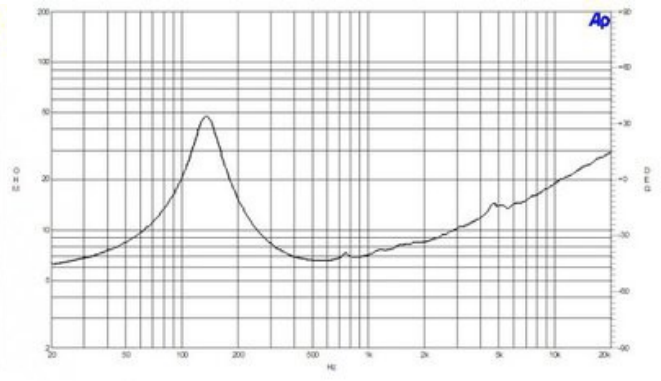

- 240 W continuous program power capacity
- 38 mm (1.5 in) aluminium voice coil
- 150 - 6000 Hz response
- 96 dB sensitivity