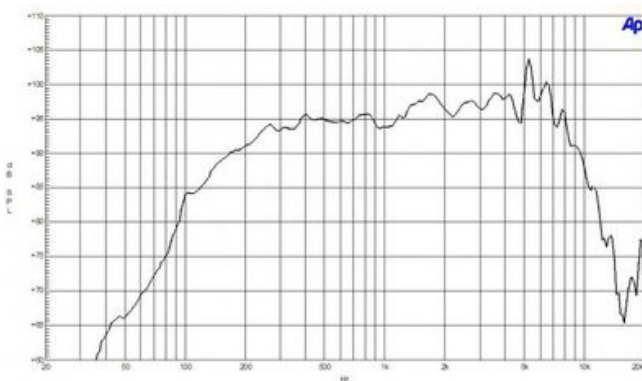

- 240 W continuous program power capacity
- 38 mm (1.5 in) aluminium voice coil
- 150 - 6000 Hz response
- 96 dB sensitivity