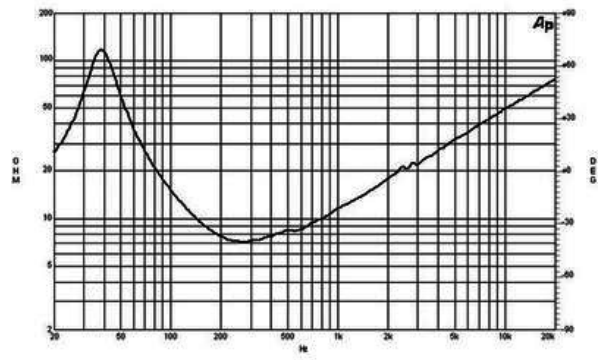

12NW76

LF Drivers - 12.0 Inches

- 1000 W continuous program power capacity
- 76 mm (3 in) copper voice coil
- 40 - 2000 Hz response
- 98.5 dB sensitivity
- Neodymium ring magnet assembly
- Aluminium demodulating ring allows a very low distortion figure
- Ventilated voice coil gap for reduced power compression

12NW76

LF Drivers- 12.0 Inches

SPECIFICATIONS

Nominal diameter	320 mm (12.0 in)
Nominal impedance	8 Ω
Minimum impedance	6.9 Ω
Nominal power handling ¹	500 W
Continuous power handling ²	1000 W
Sensitivity (1W/1m) ³	99.0 dB
Frequency range	40 - 2000 Hz
Voice coil diameter	76 mm (3.0 in)
Winding material	Copper
Former material	Glass Fibre
Winding depth	19 mm (0.75 in)
Magnetic gap depth	11 mm (0.43 in)
Flux density	1.3 T

DESIGN

Surround shape	Triple Roll
Cone shape	Exponential
Magnet material	Neodymium Ring
Spider	Single
Pole design	T-Pole
Woofer cone treatment	WP Waterproof Front Side
Recommended enclosure	50.0 dm ³ (1.77 ft ³)
Recommended tuning	60 Hz

PARAMETERS

F _s	40 Hz
R _e	5.3 Ω
Q _{es}	0.17
Q _{ms}	3.7
Q _{ts}	0.16
V _{as}	76.0 dm ³ (2.7 ft ³)
S _d	522.0 cm ² (80.9 in ²)
η _o	2.8 %
X _{max}	8.0 mm
X _{var}	10.0 mm
M _{ms}	77 g
Bl	25.5 Txm
Le	1.25 mH
EBP	235 Hz