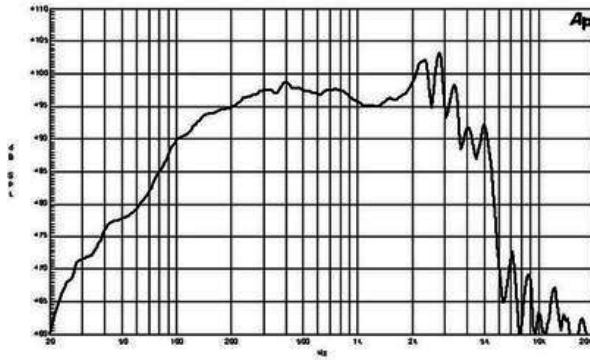

12NW76

LF Drivers- 12.0 Inches

SPECIFICATIONS

Nominal diameter	320 mm (12.0 in)
Nominal impedance	8 Ω
Minimum impedance	6.9 Ω
Nominal power handling¹	500 W
Continuous power handling²	1000 W
Sensitivity (1W/1m)³	99.0 dB
Frequency range	40 - 2000 Hz
Voice coil diameter	76 mm (3.0 in)
Winding material	Copper
Former material	Glass Fibre
Winding depth	19 mm (0.75 in)
Magnetic gap depth	11 mm (0.43 in)
Flux density	1.3 T

DESIGN

Surround shape	Triple Roll
Cone shape	Exponential
Magnet material	Neodymium Ring
Spider	Single
Pole design	T-Pole
Woofer cone treatment	WP Waterproof Front Side
Recommended enclosure	50.0 dm³ (1.77 ft³)
Recommended tuning	60 Hz

PARAMETERS

F_s	40 Hz
R_e	5.3 Ω
Q_{es}	0.17
Q_{ms}	3.7
Q_{ts}	0.16
V_{as}	76.0 dm³ (2.7 ft³)
S_d	522.0 cm² (80.9 in²)
η_o	2.8 %
X_{max}	8.0 mm
X_{var}	10.0 mm
M_{ms}	77 g
Bl	25.5 Txm
Le	1.25 mH
EBP	235 Hz

MOUNTING AND SHIPPING INFO

Overall diameter	315 mm (12.4 in)
Bolt circle diameter	298 mm (11.7 in)
Baffle cutout diameter	283.0 mm (11.1 in)
Depth	147 mm (5.8 in)
Flange and gasket thickness	14 mm (0.55 in)
Air volume occupied by driver	2.5 dm³ (0.08 ft³)
Net weight	4.9 kg (10.8 lb)
Shipping weight	5.6 kg (12.3 lb)
Shipping box	340x340x170 mm (13.4x13.4x6.7 in)

SERVICE KIT

RCK12NW768

1. 2 hours test made with continuous pink noise signal (6 dB crest factor) within the range F_s-10F_s. Power calculated on rated minimum impedance. Loudspeaker in free air.
2. Power on Continuous Program is defined as 3 dB greater than the Nominal rating.
3. Applied RMS Voltage is set to 2.83 V for 8 ohms Nominal Impedance.

B&C Speakers s.p.a.

Via Poggiomoro, 1 - Loc. Vallina, 50012 Bagno a Ripoli (FI) - ITALY - Tel. +39 055 65721 - Fax +39 055 6572312 - mail@bcspeakers.com