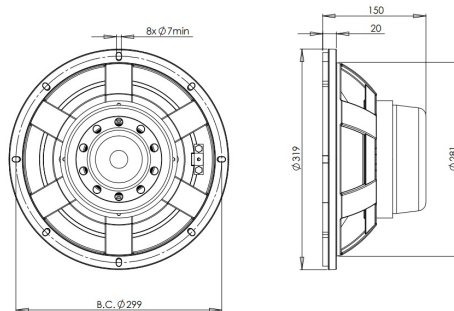

12BG100

LF Drivers - 12.0 Inches