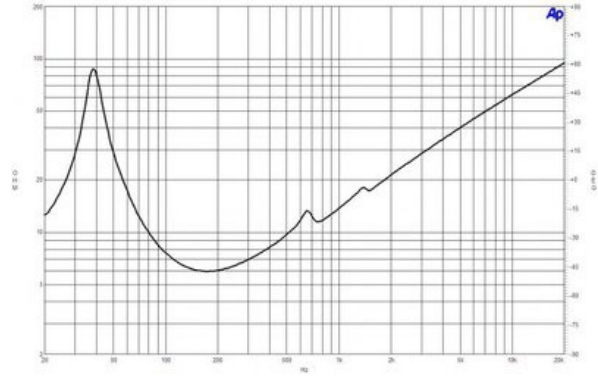

12BG100

LF Drivers - 12.0 Inches

- 2000 W continuous program power capacity
- 100 mm (4 in) copper voice coil
- 40 - 1000 Hz response
- 93 dB sensitivity
- FEA optimized Neodymium magnet assembly
- Double silicone spider with optimized compliance
- Ventilated voice coil gap for reduced power compression

12BG100

LF Drivers- 12.0 Inches

SPECIFICATIONS

Nominal diameter	320 mm (12.0 in)
Nominal impedance	8 Ω
Minimum impedance	5.8 Ω
Nominal power handling ¹	1000 W
Continuous power handling ²	2000 W
Sensitivity (1W/1m) ³	93.0 dB
Frequency range	40 - 1000 Hz
Voice coil diameter	100 mm (4.0 in)
Winding material	Copper
Former material	Glass Fibre
Winding depth	27 mm (1.05 in)
Magnetic gap depth	11 mm (0.43 in)
Flux density	1.15 T

PARAMETERS

Fs	39 Hz
Re	5.1 Ω
Qes	0.35
Qms	6.8
Qts	0.33
Vas	41.0 dm ³ (1.45 ft ³)
Sd	522.0 cm ² (80.9 in ²)
η _o	0.7 %
Xmax	10.5 mm
Xvar	14.0 mm
Mms	152 g
Bl	23.0 Txm
Le	1.6 mH
EBP	111 Hz

MOUNTING AND SHIPPING INFO