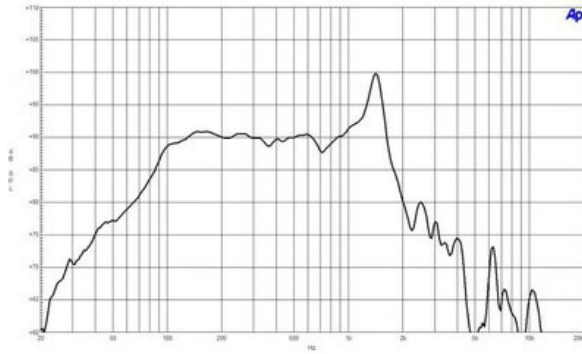

12BG100

LF Drivers - 12.0 Inches

- 2000 W continuous program power capacity
- 100 mm (4 in) copper voice coil
- 40 - 1000 Hz response
- 93 dB sensitivity
- FEA optimized Neodymium magnet assembly
- Double silicone spider with optimized compliance
- Ventilated voice coil gap for reduced power compression

12BG100

LF Drivers- 12.0 Inches

SPECIFICATIONS

Nominal diameter	320 mm (12.0 in)
Nominal impedance	8 Ω
Minimum impedance	5.8 Ω
Nominal power handling ¹	1000 W
Continuous power handling ²	2000 W
Sensitivity (1W/1m) ³	93.0 dB
Frequency range	40 - 1000 Hz
Voice coil diameter	100 mm (4.0 in)
Winding material	Copper
Former material	Glass Fibre
Winding depth	27 mm (1.05 in)
Magnetic gap depth	11 mm (0.43 in)
Flux density	1.15 T

PARAMETERS

Fs	39 Hz
Re	5.1 Ω
Qes	0.35
Qms	6.8
Qts	0.33
Vas	41.0 dm ³ (1.45 ft ³)
Sd	522.0 cm ² (80.9 in ²)
η _o	0.7 %
Xmax	10.5 mm
Xvar	14.0 mm
Mms	152 g
Bl	23.0 Txm
Le	1.6 mH
EBP	111 Hz

MOUNTING AND SHIPPING INFO

SERVICE KIT

RCK12BG1008

1. 2 hours test made with continuous pink noise signal (6 dB crest factor) within the range Fs-10Fs. Power calculated on rated minimum impedance. Loudspeaker in free air.
2. Power on Continuous Program is defined as 3 dB greater than the Nominal rating.
3. Applied RMS Voltage is set to 2.83 V for 8 ohms Nominal Impedance.