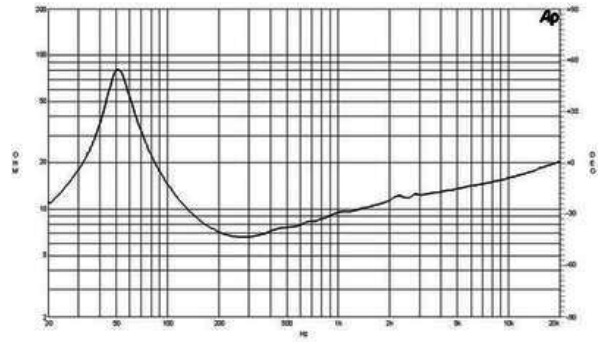

10NW64

LF Drivers - 10.0 Inches

- 600 W continuous program power capacity
- 64 mm (2.5 in) copper voice coil
- 50 - 2500 Hz response
- 96 dB sensitivity
- Neodymium magnet allows a very light yet powerful motor assembly
- Shorting copper cap for extended HF response
- Ventilated voice coil gap for reduced power

10NW64

LF Drivers- 10.0 Inches

SPECIFICATIONS

Nominal diameter	250 mm (10.0 in)
Nominal impedance	8 Ω
Minimum impedance	6.5 Ω
Nominal power handling ¹	300 W
Continuous power handling ²	600 W
Sensitivity (1W/1m) ³	96.0 dB
Frequency range	50 - 2500 Hz
Voice coil diameter	64 mm (2.5 in)
Winding material	Copper
Former material	Glass Fibre
Winding depth	16 mm (0.62 in)
Magnetic gap depth	8 mm (0.31 in)
Flux density	1.25 T

PARAMETERS

F _s	50 Hz
R _e	5.2 Ω
Q _{es}	0.27
Q _{ms}	4.5
Q _{ts}	0.26
V _{as}	27.5 dm ³ (0.95 ft ³)
S _d	320.0 cm ² (50.0 in ²)
η_0	1.3 %
X _{max}	8.0 mm
X _{var}	10.0 mm
M _{ms}	47 g
Bl	17.5 Txm
Le	0.47 mH
EBP	185 Hz