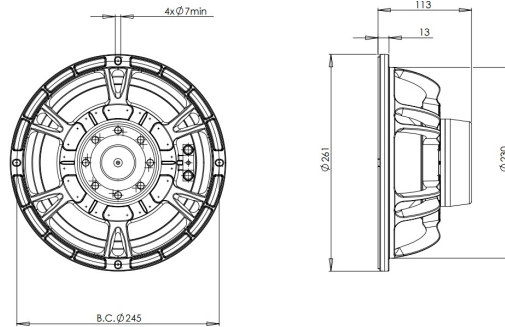

10NW64

LF Drivers - 10.0 Inches