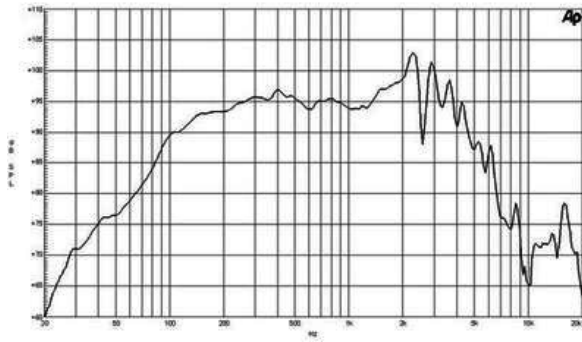

10NW64

LF Drivers - 10.0 Inches

- 600 W continuous program power capacity
- 64 mm (2.5 in) copper voice coil
- 50 - 2500 Hz response
- 96 dB sensitivity
- Neodymium magnet allows a very light yet powerful motor assembly
- Shorting copper cap for extended HF response
- Ventilated voice coil gap for reduced power

10NW64

LF Drivers- 10.0 Inches

SPECIFICATIONS

Nominal diameter	250 mm (10.0 in)
Nominal impedance	8 Ω
Minimum impedance	6.5 Ω
Nominal power handling ¹	300 W
Continuous power handling ²	600 W
Sensitivity (1W/1m) ³	96.0 dB
Frequency range	50 - 2500 Hz
Voice coil diameter	64 mm (2.5 in)
Winding material	Copper
Former material	Glass Fibre
Winding depth	16 mm (0.62 in)
Magnetic gap depth	8 mm (0.31 in)
Flux density	1.25 T