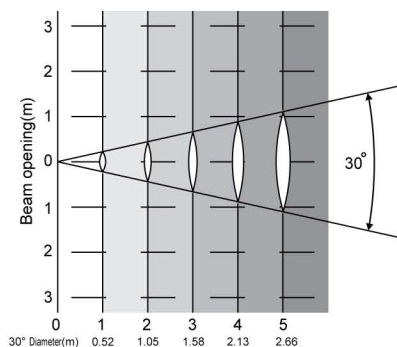

Specifications:

- Ultra bright, flat wash fixture with 5 x Red, Green, Blue, Amber, White & UV LED
- Smooth RGBAW + UV color mixing
- Great as an architectural wall wash or for performance stages where traditional stage lighting emit a lot of heat onto performers
- Intelligently designed, patent pending power & DMX Ins/Outs sit sideways so the unit can be set flat on the ground or set inside truss
- 4 DMX Modes: 6, 7, 8, & 12 channel
- 5 Operational modes: Static Color Mode, RGBAW & UV Dimmer Mode, Program Mode, Sound Active Mode and DMX Controlled
- 7 Built-In Programs
- 63 built-in Color Macros
- Flicker Free operation (No flickering on camera)
- 5 selectable Dim Curves (Standard, Stage, TV, Architectural & Theatre)
- LED pulse and strobe effect
- Electronic Dimming: 0 - 100%
- Beam angle: 30-degree
- 4-button, DMX digital display on rear panel
- Compatible with Dotz Par RF wireless remote control (sold separately)
- Dual yoke allows fixture to be hung or set on the ground
- Data linkable via 3-pin XLR cables
- Power linkable via IEC power cables. (8x 5P Hex's Max @ 100V, 21x 5P Hex's Max @ 240V.)
- Light Source: 5 x 10-Watt RGBAW + UV LEDs, (Rated at approximately 50,000 hrs.)
- Power Draw: 49W total (All LED's @ Full On)
- Multi-voltage operation: AC 100-240V, 50/60Hz (IEC power In/Out)
- Dimensions (LxWxH): 8.25" x 4" x 8.75" / 210 x 100 x 220mm
- Weight: 5 lbs. / 2 kgs

Beam angle 30°

Intensity(LUX)

Red LEDs	562	152	70	40	27
Green LEDs	1121	300	136	76	49
Blue LEDs	1030	283	130	75	48
White LEDs	1544	410	187	101	66
Amber LEDs	387	100	45	28	20
UV LEDs	313	81	37	21	14
Full LEDs	4420	1220	561	318	210