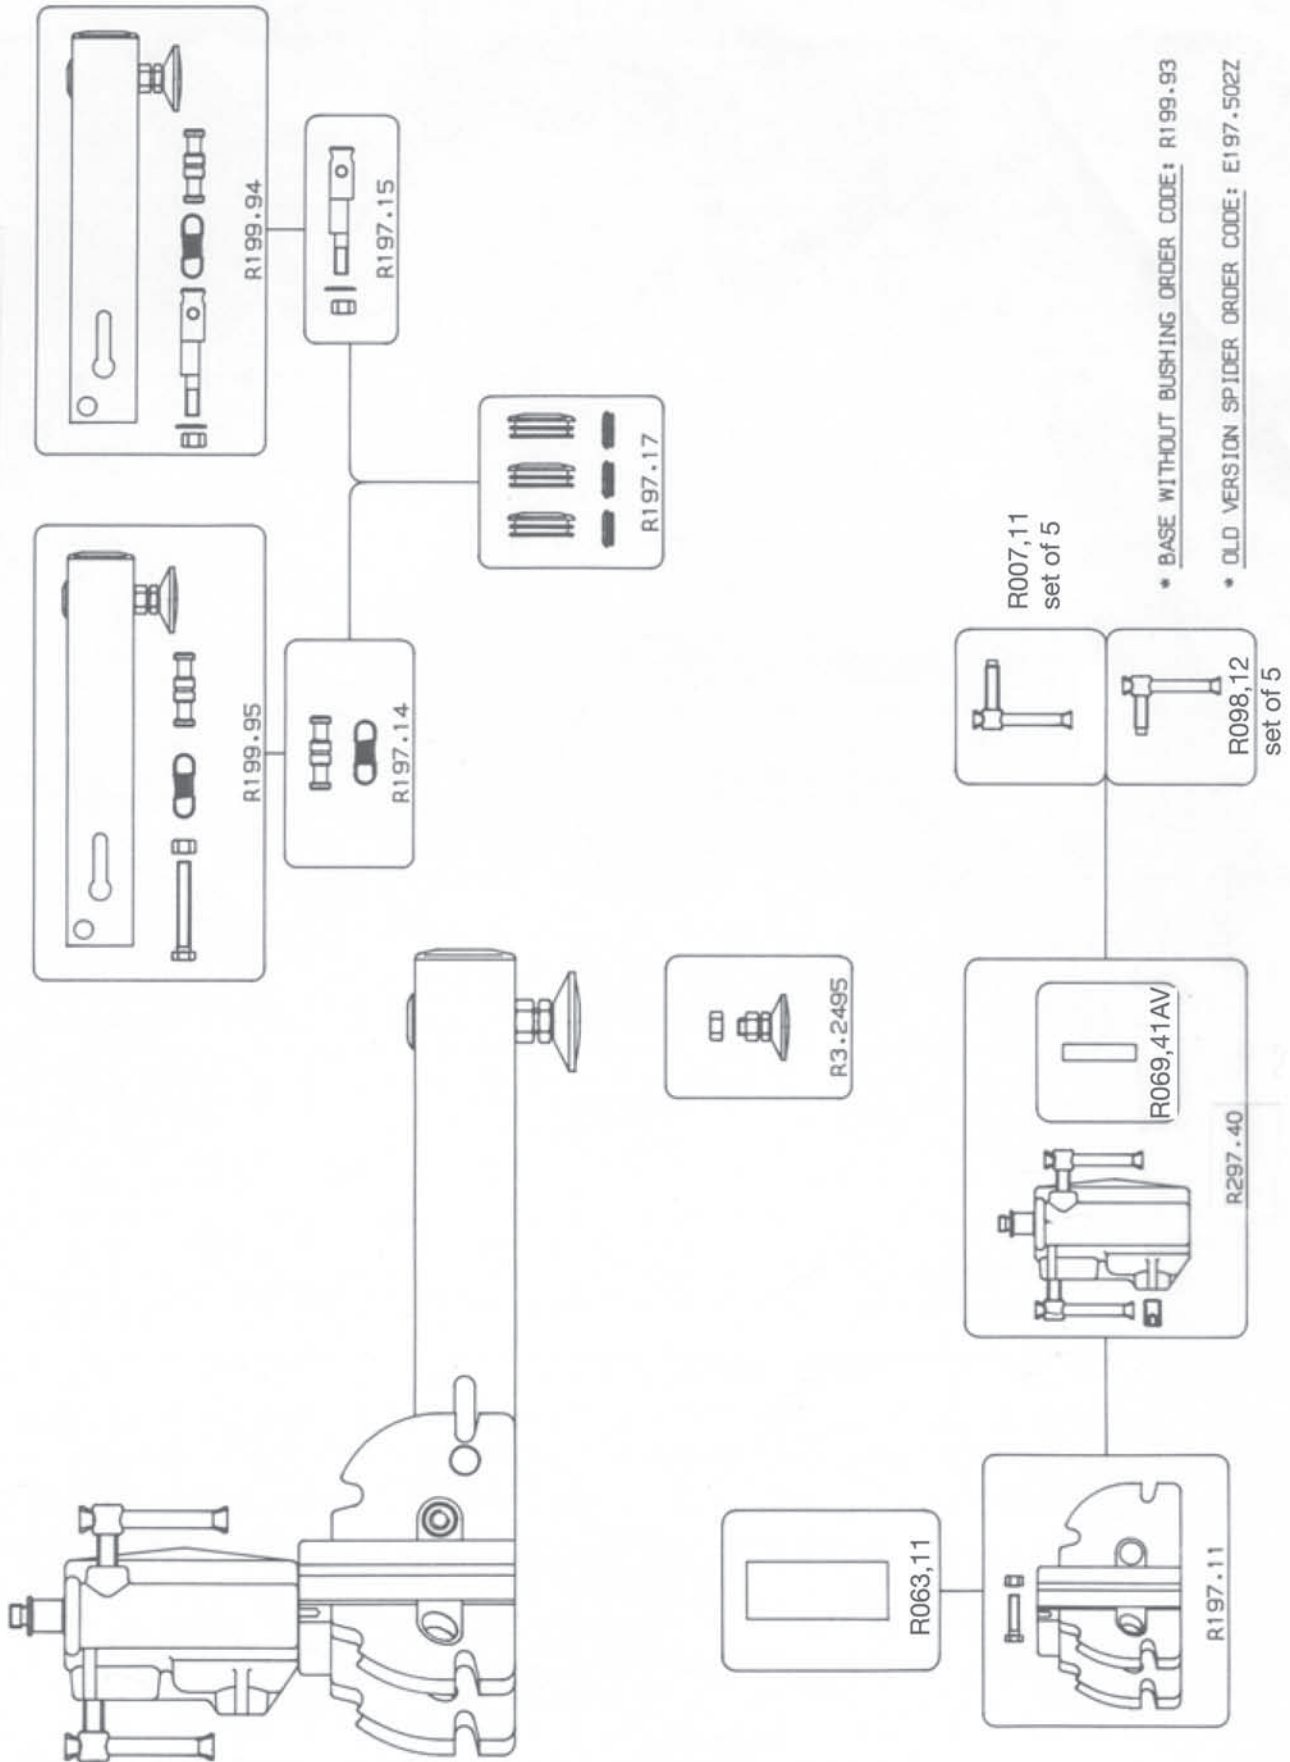

2005-09-30

* BASE WITHOUT BUSHING ORDER CODE: R199.93
 * OLD VERSION SPIDER ORDER CODE: E197.502Z