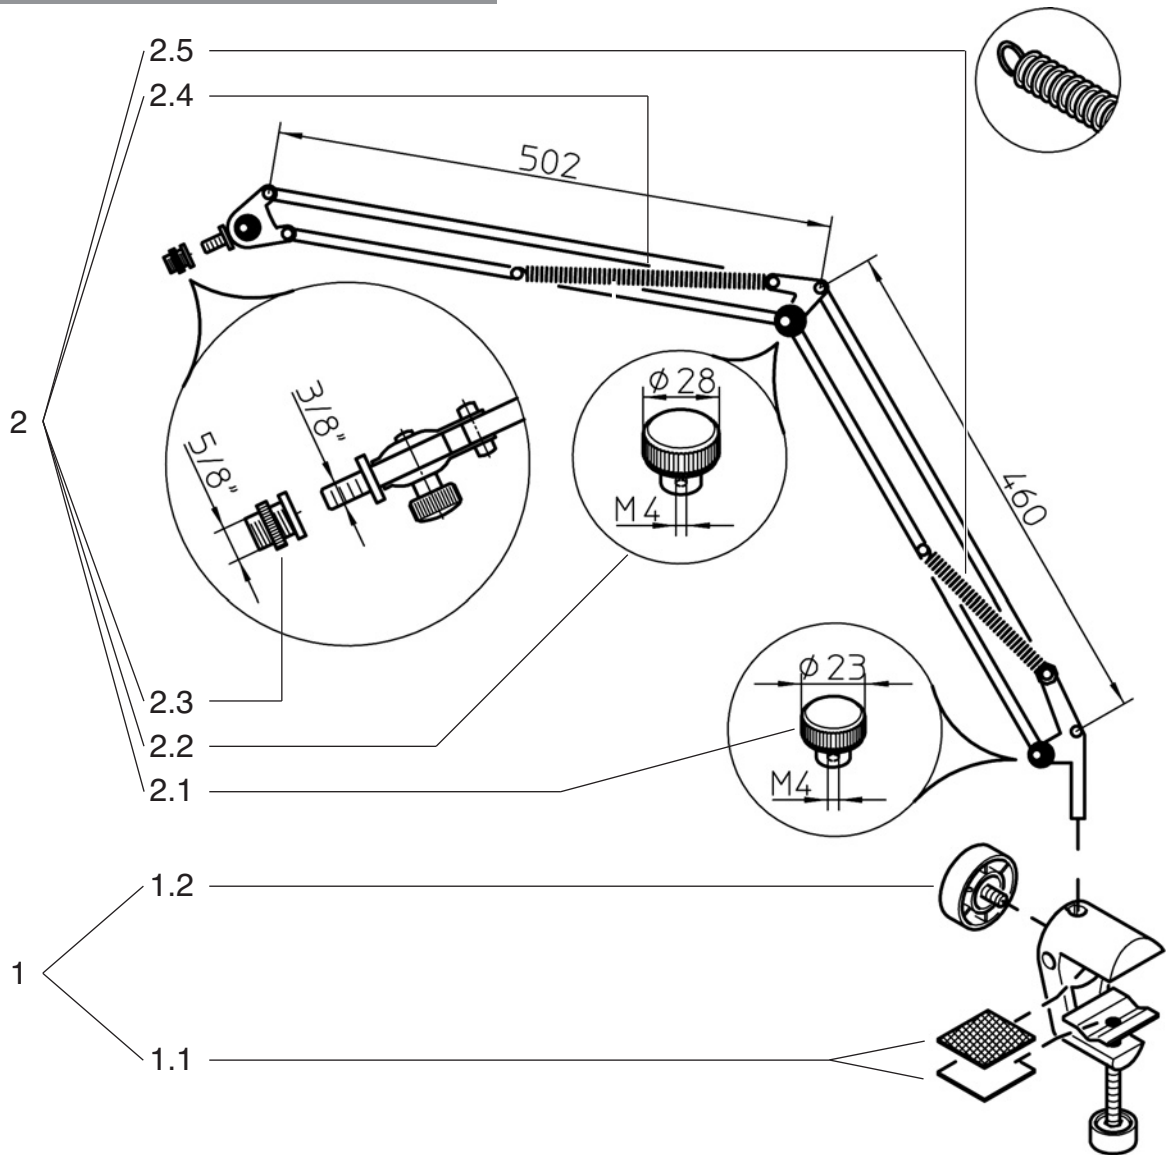

23850 Microphone Desk Arm

23850.300.55 black

pos.	description	art.-no.	qty
1	screw-on clamp complete	7.238.500155	1
1.1	foam strap	03.21.580.55	2
1.2	clamping screw M8 x 13 mm	01.82.514.55	1
2	boom arm complete	03.19.730.55	1
2.1	adjusting nut diameter 23 mm, M4	7.238.500355	2
2.2	adjusting nut diameter 28 mm, M4	7.238.500555	1
2.3	thread adapter 3/8" - 5/8"	7.238.500655	1
2.4	spring 165 mm	7.238.500400	2
2.5	spring 140 mm	7.238.500200	2