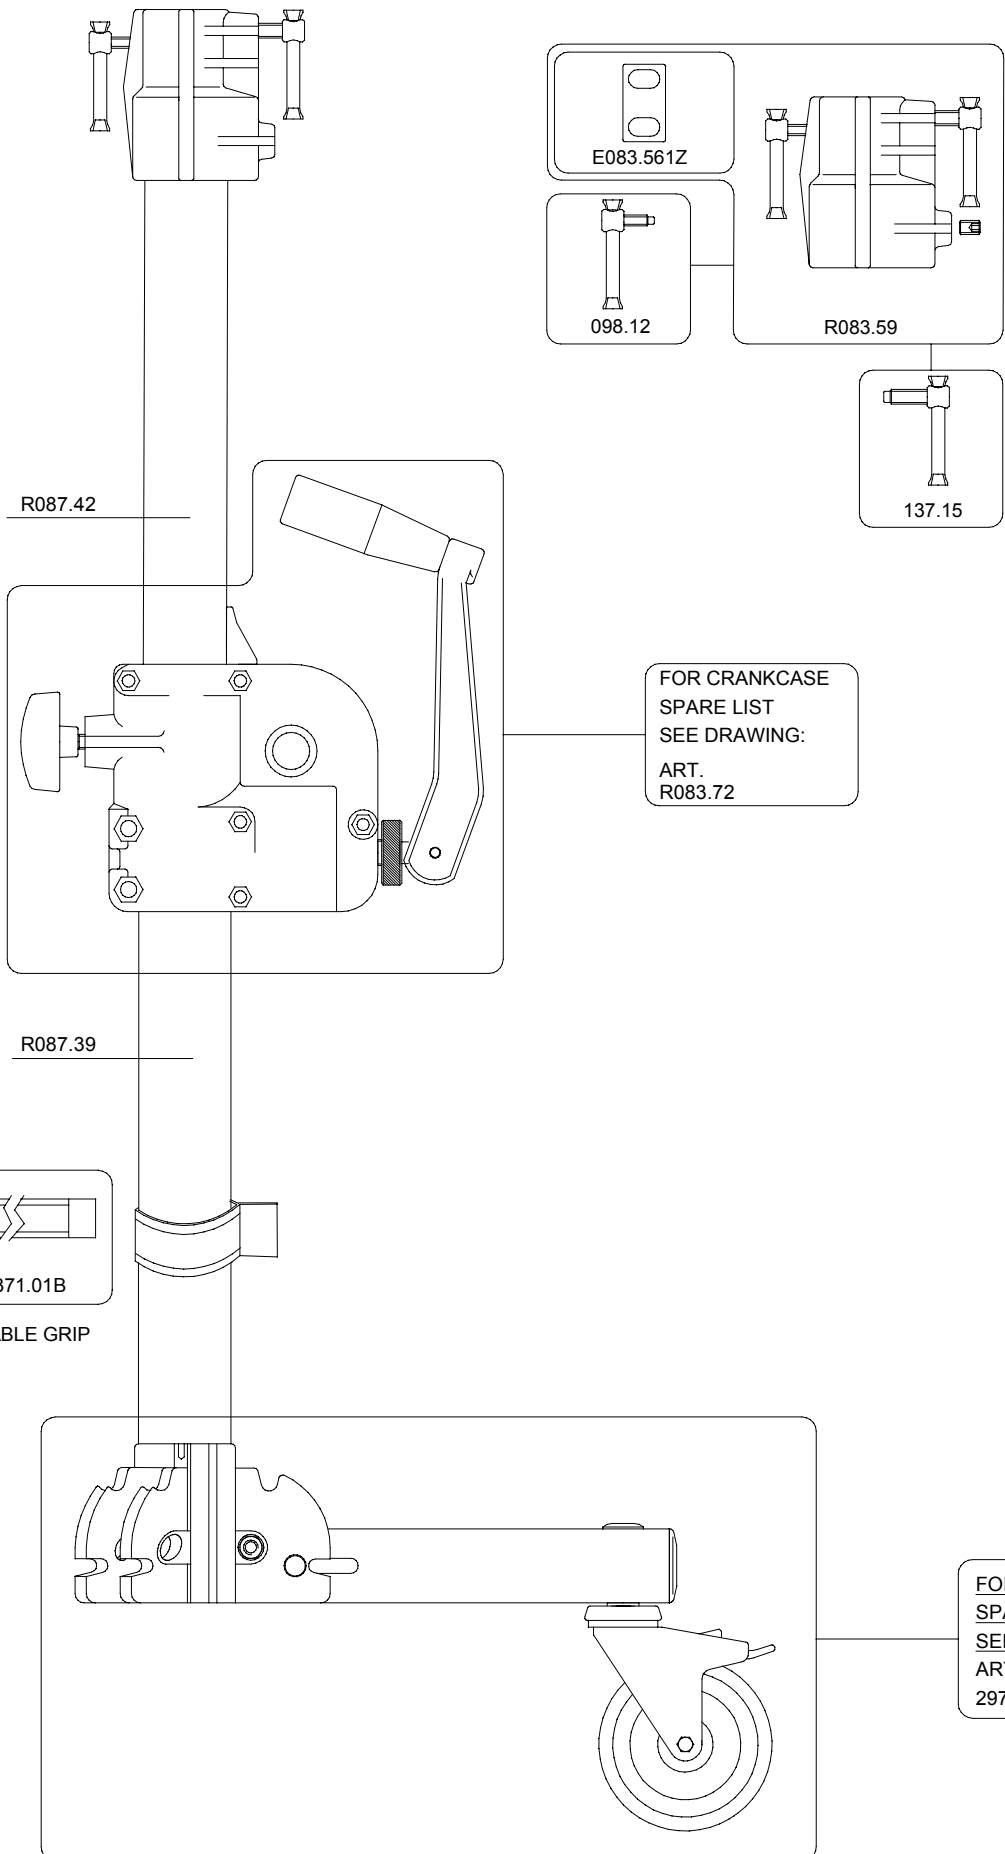

VERSI

ONE: 004

L: 2000-07-14

R087.42

E083.561Z

098.12

R083.59

137.15

R087.39

371.01B

CABLE GRIP

FOR CRANKCASE
SPARE LIST
SEE DRAWING:
ART.
R083.72

FOR BASE
SPARE LIST
SEE DRAWING:
ART.
297BBASE